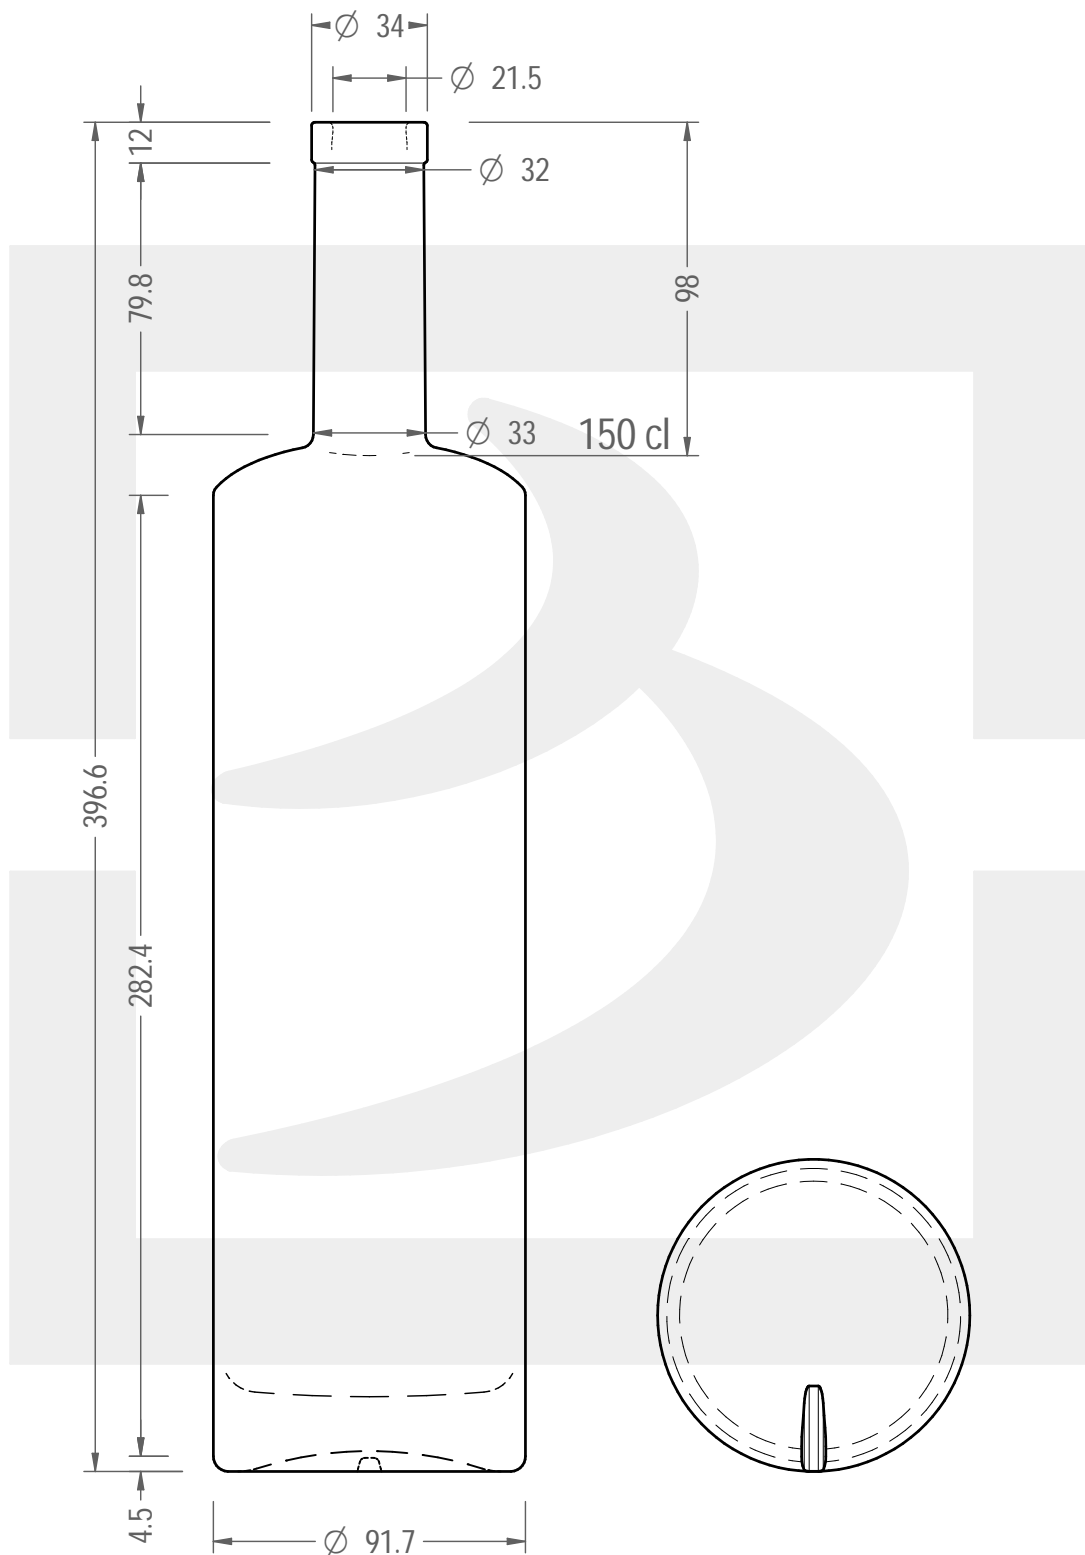

ARTICOLO / ITEM

BOT. KIRA 1500 FVL 12 *

Colore : BIANCO EXTRA
Color : BIANCO EXTRA

bruni glass

berlinpackaging.eu

Il disegno è puramente indicativo e non vincolante - Berlin Packaging Italy S.p.A. non assume garanzia od obbligazione alcuna per l'utilizzo del presente disegno nè per le informazioni in esso riportate
This drawing is approximate and not binding - Berlin Packaging Italy S.p.A. does not assume any guarantee or obligation for use of this drawing or for information contained therein

Capacità R.B. (c.c.):	1545	Peso vetro (gr):	1200
Brimful capacity (c.c.):		Glass weight (gr):	
Altezza tot. (mm):	396.6	Bocca:	FASCETTA
Total height (mm):		Finish:	
Diametro corpo (mm):	91.7	Min. foro passante (mm):	19
Body diameter (mm):		Minimum through bore (mm):	
Resistenza a pressione (bar):	-	Scala:	
Pressure resistance (bar):		Scale:	

Per ulteriori informazioni tecniche contattare il referente commerciale
For full technical details please contact sales representative

COD. ARTICOLO / ITEM CODE
35286D2

Data ultimo aggiornamento / Last update: 27/10/2022
Origine / Source: 35286