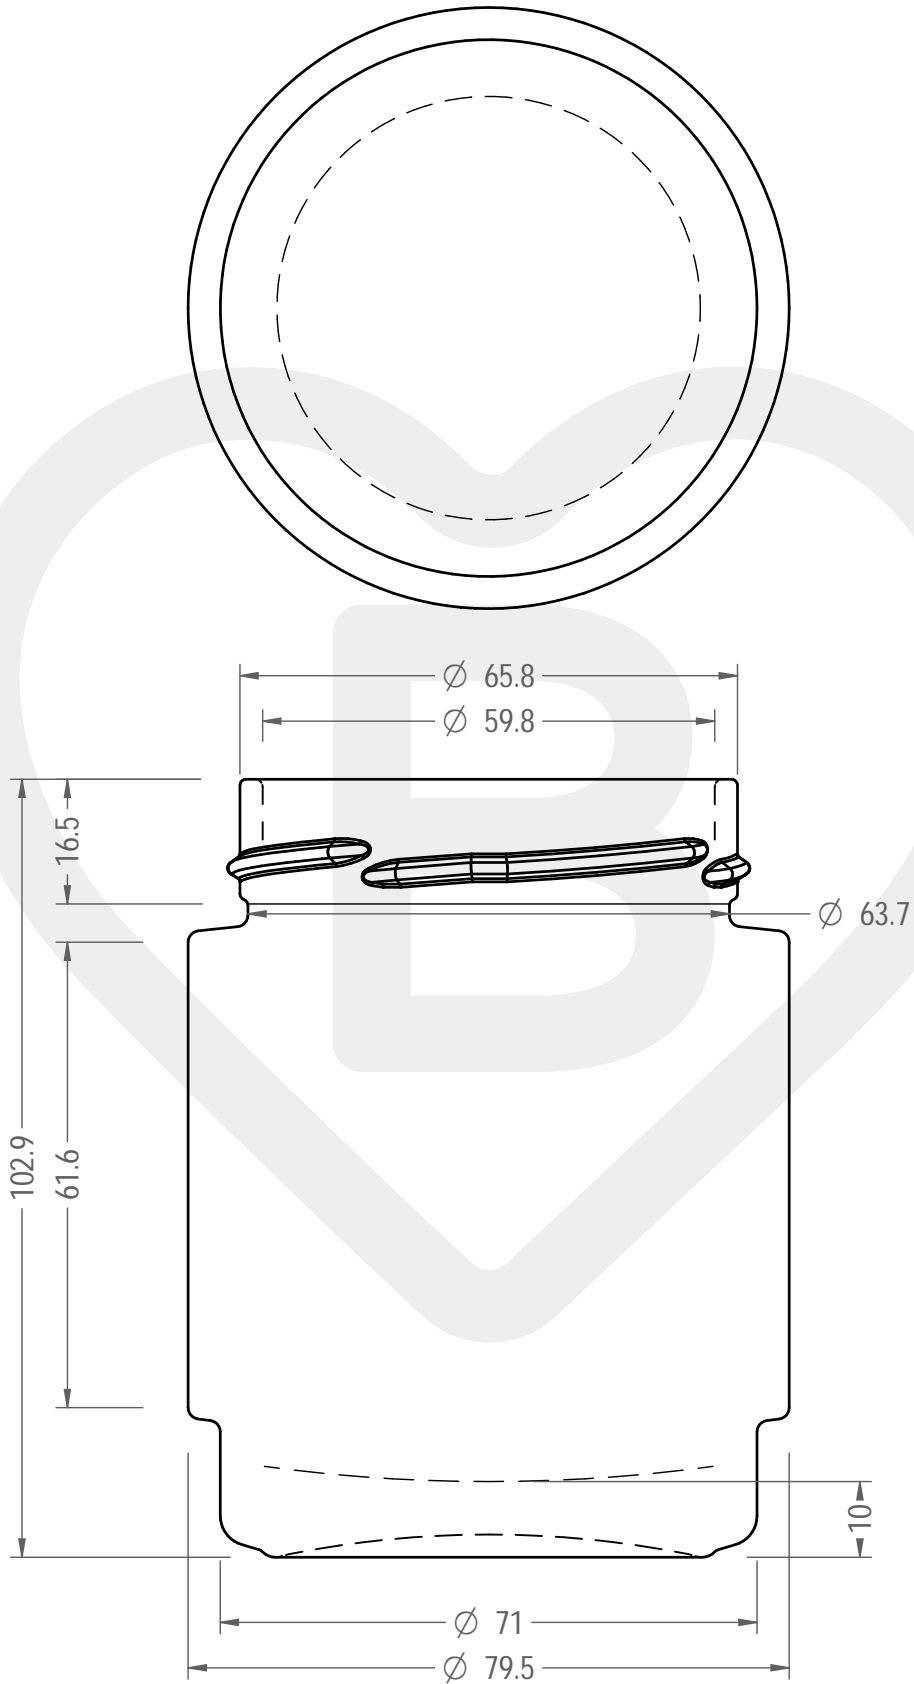

ITEM

VASO LOGAN 314 T 70 DEEP *

Color : BIANCO EXTRA

This drawing is approximate and not binding - Berlin Packaging Italy S.p.A. does not assume any guarantee or obligation for use of this drawing or for information contained therein

Brimful capacity (c.c.):	314	Weight (g):	350
Finish:	TWIST-OFF	Minimum through bore (mm):	-
Pressure resistance (bar):	-		

For full technical details please contact sales representative

ITEM CODE: **29454P1**