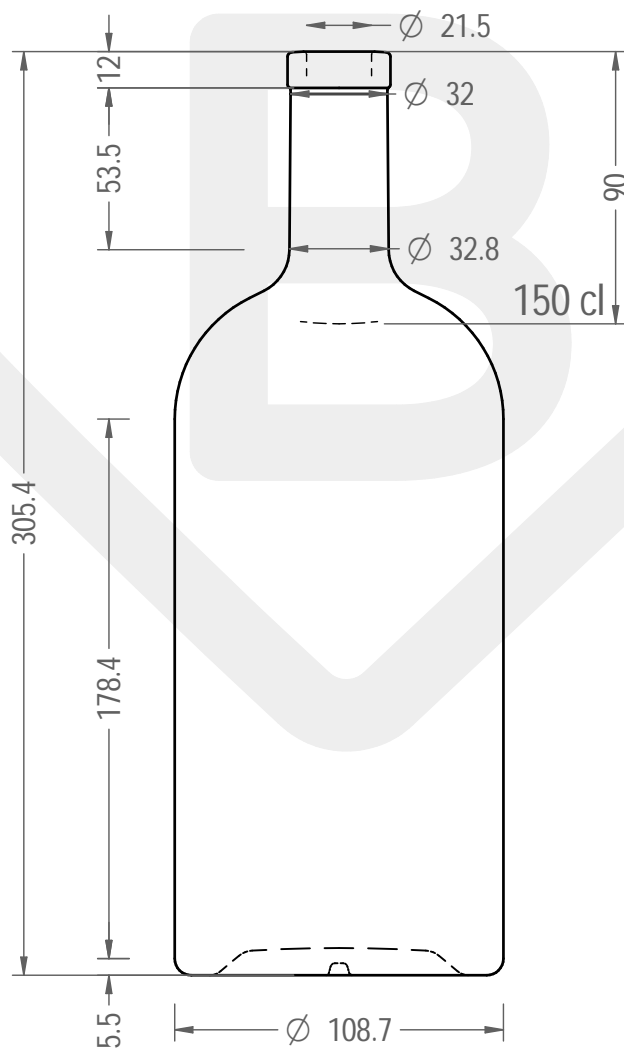

ITEM

B NOCTURNE 1500 LT F 12 SENZA GRIP*

Color : BIANCO EXTRA

berlinpackaging.eu

This drawing is approximate and not binding - Berlin Packaging Italy S.p.A. does not assume any guarantee or obligation for use of this drawing or for information contained therein

Brimful capacity (c.c.):	1552	Weight (g):	1200
Finish:	FASCETTA	Minimum through bore (mm):	-
Pressure resistance (bar):	-		

For full technical details please contact sales representative

ITEM CODE: **34039D2**