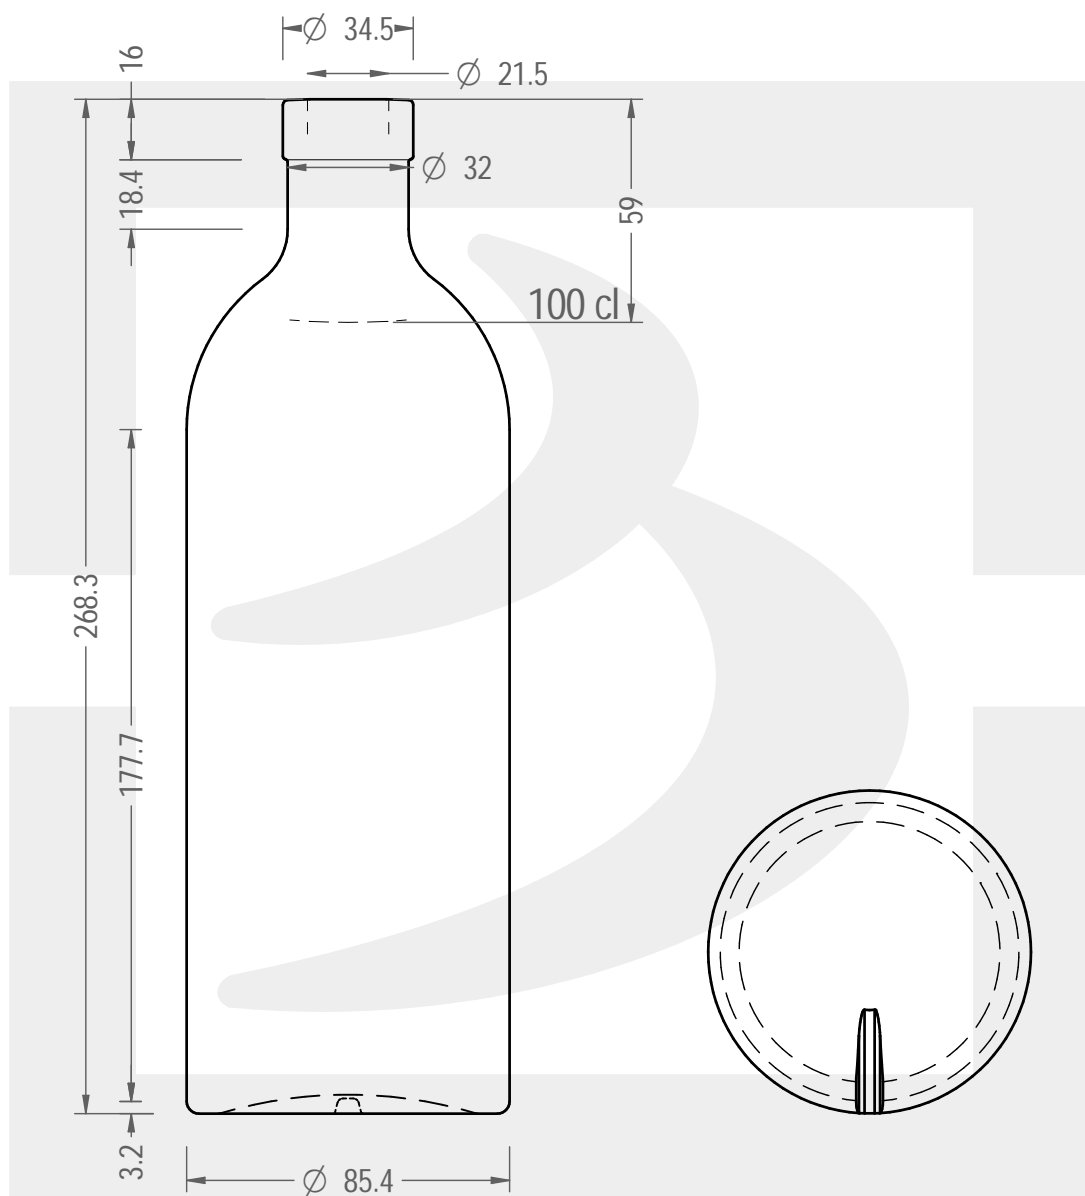

ARTICOLO / ITEM

BOT. HELIUM 1000 F16 *

Colore : BIANCO
Color : BIANCO

bruni glass

berlinpackaging.eu

MODELLO DEPOSITATO - PATENTED

Il disegno è puramente indicativo e non vincolante - Berlin Packaging Italy S.p.A. non assume garanzia od obbligazione alcuna per l'utilizzo del presente disegno nè per le informazioni in esso riportate
This drawing is approximate and not binding - Berlin Packaging Italy S.p.A. does not assume any guarantee or obligation for use of this drawing or for information contained therein

Capacità R.B. (c.c.):	1040	Peso vetro (gr):	500
Brimful capacity (c.c.):		Glass weight (gr):	
Altezza tot. (mm):	268.3	Bocca:	FASCETTA
Total height (mm):		Finish:	
Diametro corpo (mm):	85.4	Min. foro passante (mm):	19
Body diameter (mm):		Minimum through bore (mm):	
Resistenza a pressione (bar):	-	Scala:	1:2
Pressure resistance (bar):		Scale:	

Per ulteriori informazioni tecniche contattare il referente commerciale
For full technical details please contact sales representative

COD. ARTICOLO / ITEM CODE
33998P2

Data ultimo aggiornamento / Last update: 10/10/2022
Origine / Source: 33998