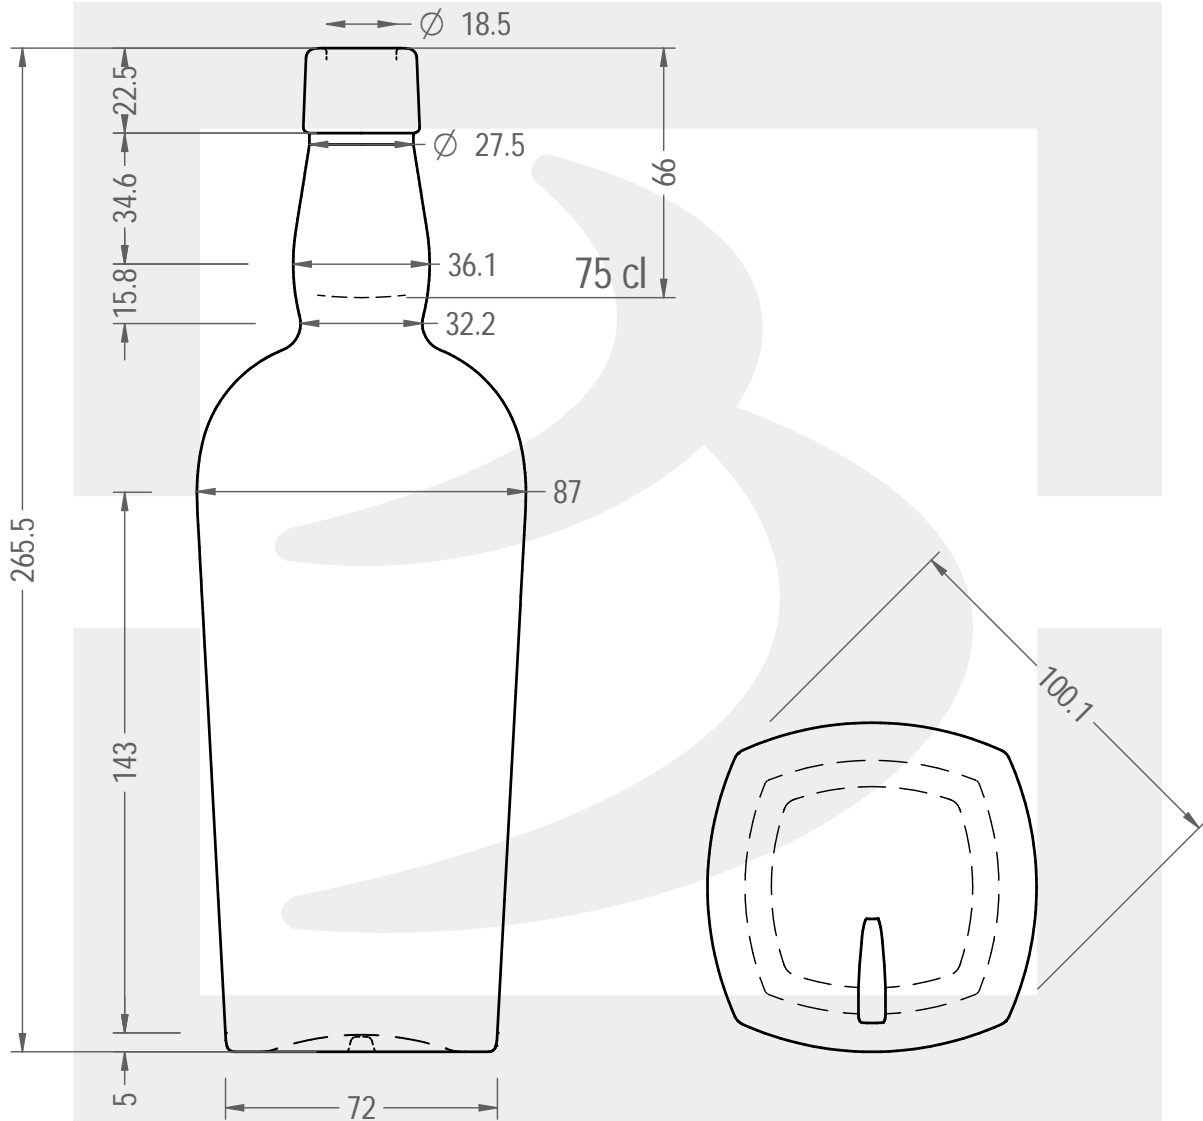

ARTICOLO / ITEM

B ALLISON 750 F 22,5 *

Colore : BIANCO EXTRA
Color : BIANCO EXTRA

bruni glass

berlinpackaging.eu

Il disegno è puramente indicativo e non vincolante - Berlin Packaging Italy S.p.A. non assume garanzia od obbligazione alcuna per l'utilizzo del presente disegno nè per le informazioni in esso riportate
This drawing is approximate and not binding - Berlin Packaging Italy S.p.A. does not assume any guarantee or obligation for use of this drawing or for information contained therein

Capacità R.B. (c.c.): Brimful capacity (c.c.):	783	Peso vetro (gr): Glass weight (gr):	750
Altezza tot. (mm): Total height (mm):	265.5	Bocca: Finish:	FASCETTA
Diametro corpo (mm): Body diameter (mm):	87.1	Min. foro passante (mm): Minimum through bore (mm):	-
Resistenza a pressione (bar): Pressure resistance (bar):	-	Scala: Scale:	1:2

Per ulteriori informazioni tecniche contattare il referente commerciale
For full technical details please contact sales representative

COD. ARTICOLO / ITEM CODE
34272P2

Data ultimo aggiornamento / Last update: 30/09/2022
Origine / Source: 34272