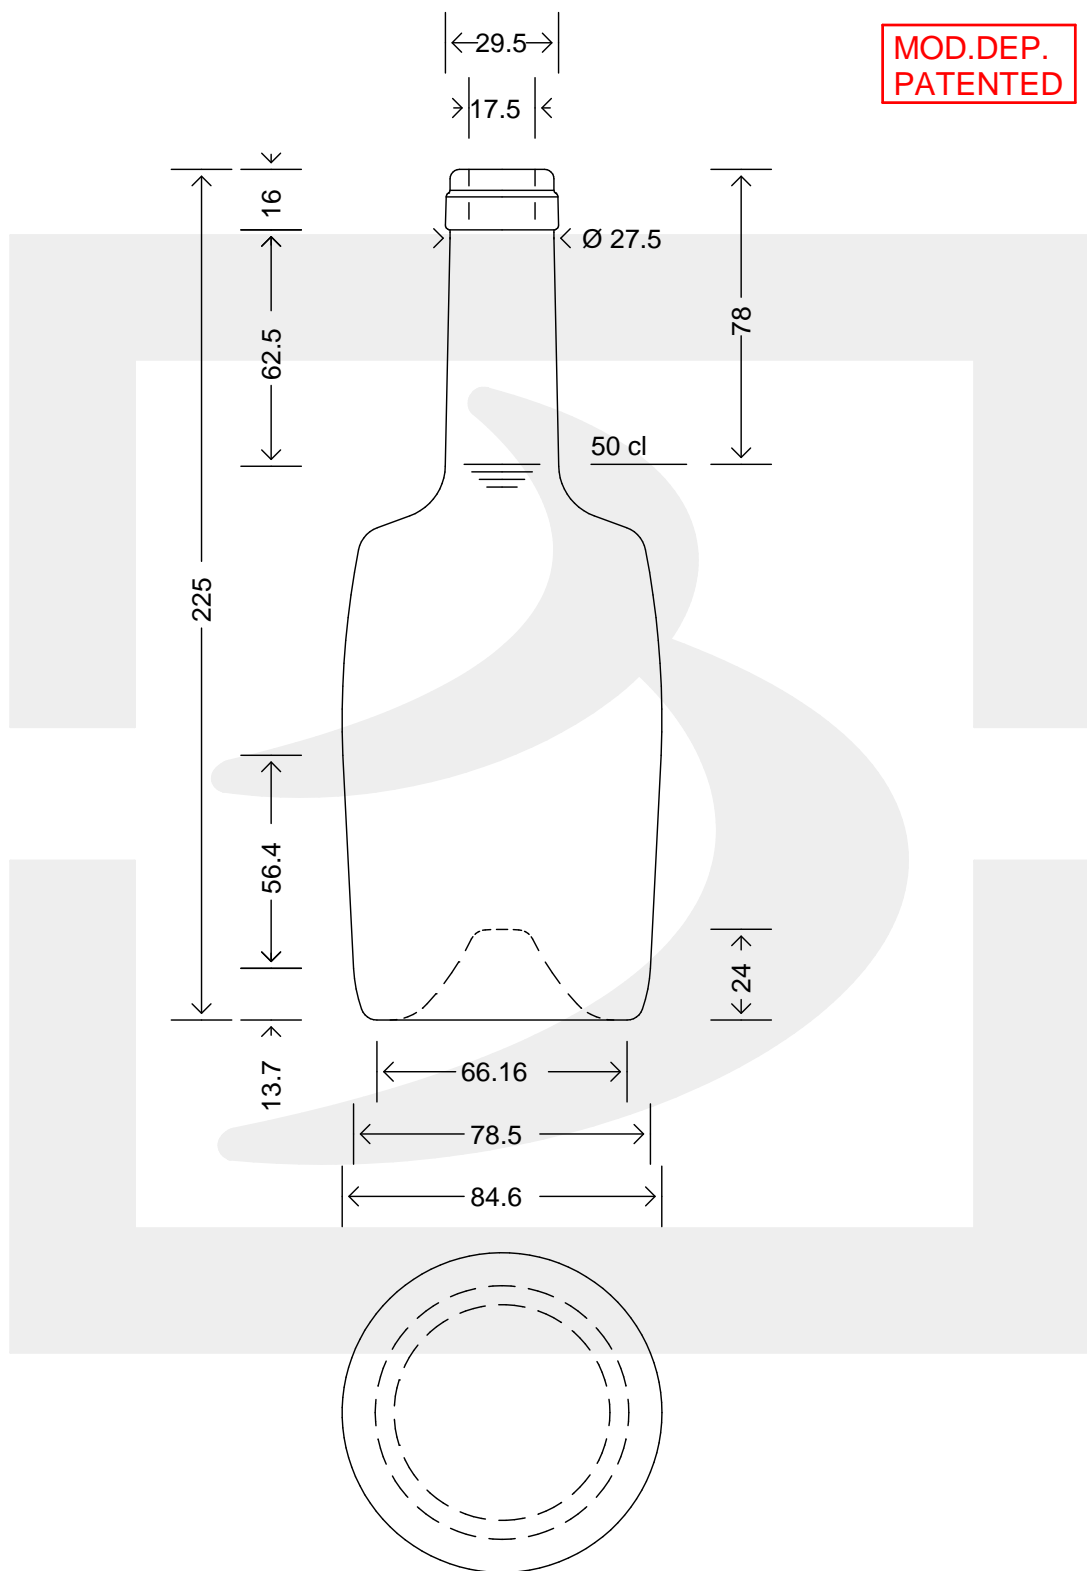

ARTICOLO / ITEM

BOT. TONNEAU 500 S VA *

Colore : VERDE ANTICO
Color :

berlinpackaging.eu

MOD.DEP.
PATENTED

Il disegno è puramente indicativo e non vincolante - Berlin Packaging Italy S.p.A. non assume garanzia od obbligazione alcuna per l'utilizzo del presente disegno nè per le informazioni in esso riportate
This drawing is approximate and not binding - Berlin Packaging Italy S.p.A. does not assume any guarantee or obligation for use of this drawing or for information contained therein

Capacità R.B. (c.c.):	523	Peso vetro (gr):	500
Brimful capacity (c.c.):		Glass weight (gr):	
Altezza tot. (mm):	225	Bocca:	SUGHERO
Total height (mm):		Finish:	
Diametro corpo (mm):	84.6	Min. foro passante (mm):	
Body diameter (mm):		Minimum through bore (mm):	
Resistenza a pressione (bar):	-	Scala:	1:1
Pressure resistance (bar):		Scale:	

Per ulteriori informazioni tecniche contattare il referente commerciale
For full technical details please contact sales representative

COD. ARTICOLO / ITEM CODE
15245P2

Data ultimo aggiornamento / Last update: 24/11/2021
Origine / Source: 15245