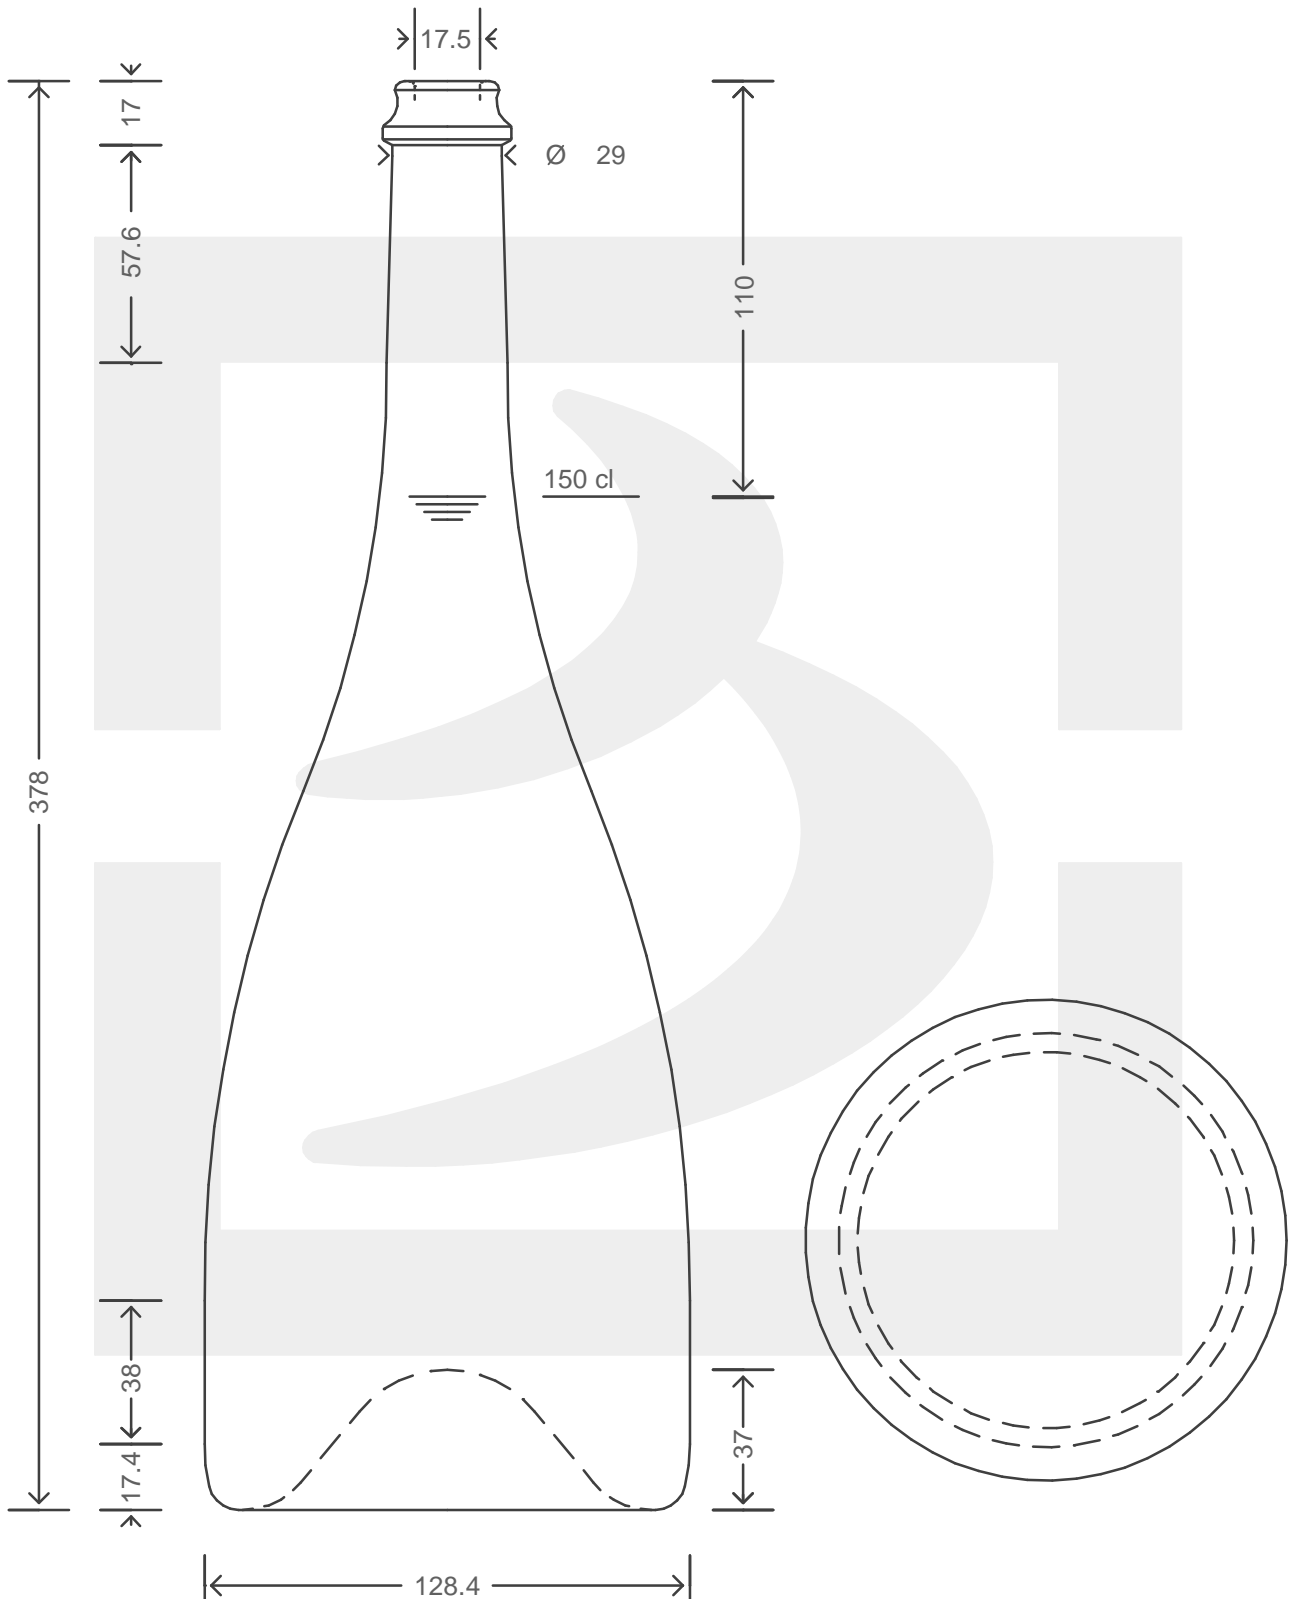

ARTICOLO / ITEM

BOT. SPUM I 1500 TC VA 774

bruni glass

berlinpackaging.eu

Colore : VERDE ANTICO
Color :

Il disegno è puramente indicativo e non vincolante - Berlin Packaging Italy S.p.A. non assume garanzia od obbligazione alcuna per l'utilizzo del presente disegno nè per le informazioni in esso riportate
This drawing is approximate and not binding - Berlin Packaging Italy S.p.A. does not assume any guarantee or obligation for use of this drawing or for information contained therein

Capacità R.B. (c.c.):	1540	Peso vetro (gr):	1750
Brimful capacity (c.c.):		Glass weight (gr):	
Altezza tot. (mm):	378	Bocca:	TAPPO CORONA
Total height (mm):		Finish:	
Diametro corpo (mm):	128.4	Min. foro passante (mm):	
Body diameter (mm):		Minimum through bore (mm):	
Resistenza a pressione (bar):	-	Scala:	1:1
Pressure resistance (bar):		Scale:	

Per ulteriori informazioni tecniche contattare il referente commerciale
For full technical details please contact sales representative

COD. ARTICOLO / ITEM CODE
05499X3

Data ultimo aggiornamento / Last update: 27/10/2021
Origine / Source: 05499