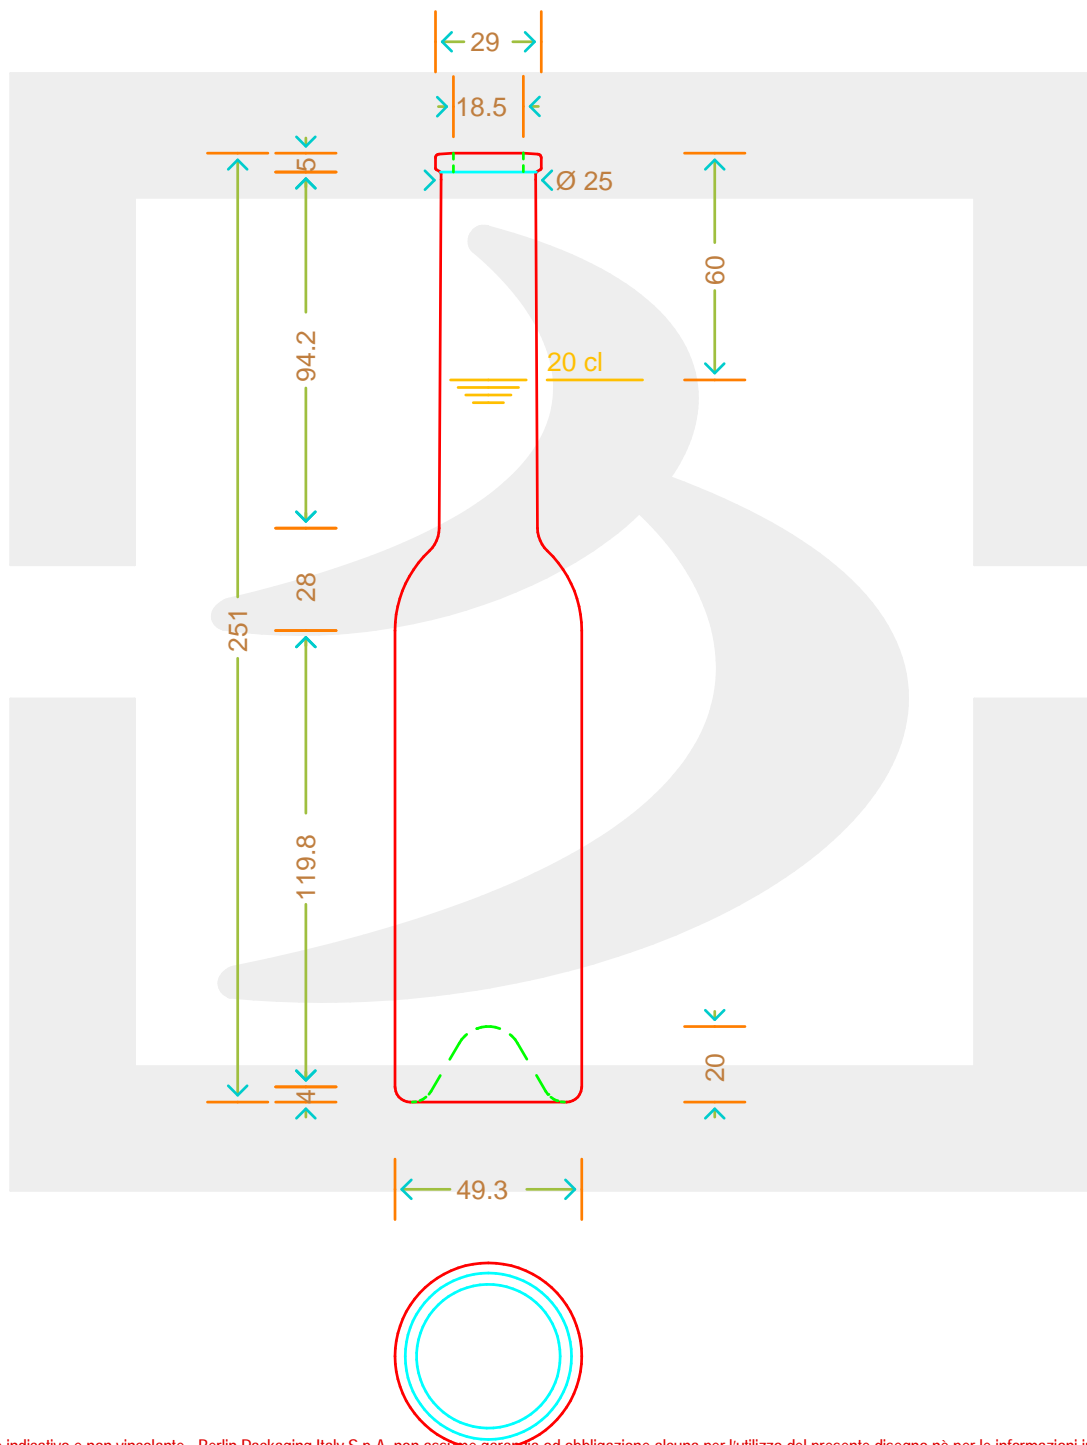

ARTICOLO / ITEM

BOT. SINFONIA 200 F5 DG $ *

Colore : BIANCO
Color : BIANCO

berlinpackaging.eu

Il disegno è puramente indicativo e non vincolante - Berlin Packaging Italy S.p.A. non assume garanzia od obbligazione alcuna per l'utilizzo del presente disegno nè per le informazioni in esso riportate
This drawing is approximate and not binding - Berlin Packaging Italy S.p.A. does not assume any guarantee or obligation for use of this drawing or for information contained therein

Capacità R.B. (c.c.): Brimful capacity (c.c.):	215	Peso vetro (gr): Glass weight (gr):	250
Altezza tot. (mm): Total height (mm):	251	Bocca: Finish:	FASCETTA
Diametro corpo (mm): Body diameter (mm):	49.3	Min. foro passante (mm): Minimum through bore (mm):	14
Resistenza a pressione (bar): Pressure resistance (bar):	-	Scala: Scale:	1:1

Per ulteriori informazioni tecniche contattare il referente commerciale
For full technical details please contact sales representative

COD. ARTICOLO / ITEM CODE
12790T1

Data ultimo aggiornamento / Last update: 13/12/2021
Origine / Source: 12790