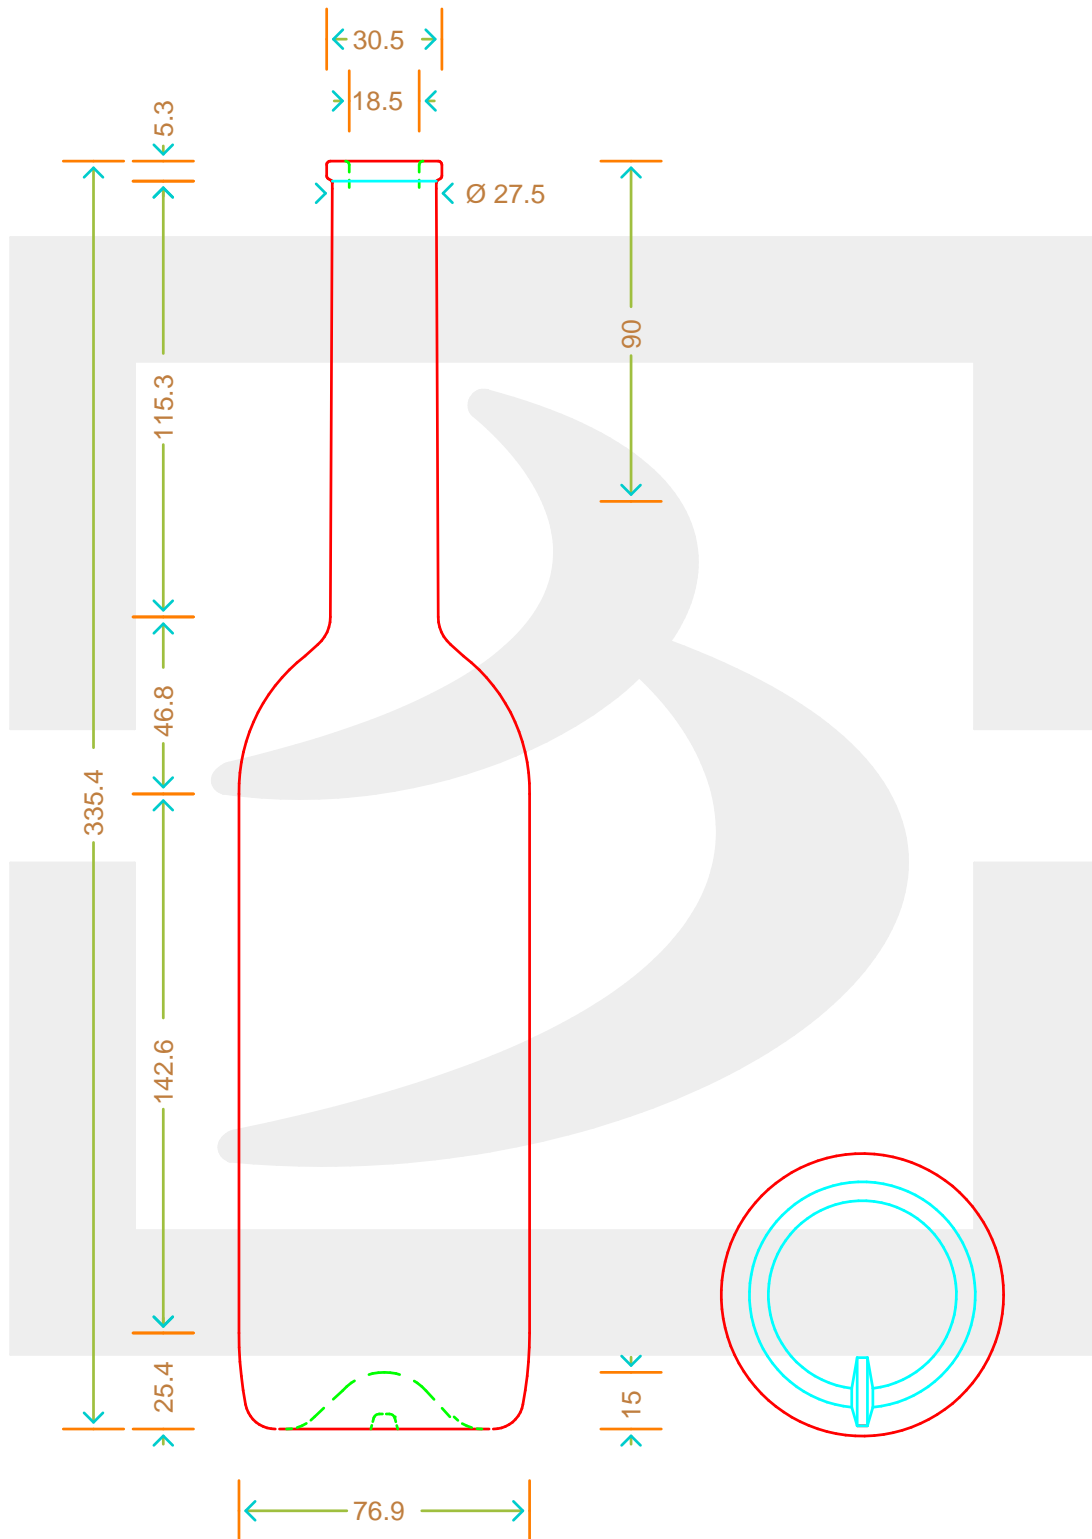

ARTICOLO / ITEM

BOT. SINFONIA 750 ALTA NEW F 5,3 *

Colore : BIANCO
Color : BIANCO

bruni glass

berlinpackaging.eu

Il disegno è puramente indicativo e non vincolante - Berlin Packaging Italy S.p.A. non assume garanzia od obbligazione alcuna per l'utilizzo del presente disegno nè per le informazioni in esso riportate
This drawing is approximate and not binding - Berlin Packaging Italy S.p.A. does not assume any guarantee or obligation for use of this drawing or for information contained therein

Capacità R.B. (c.c.): Brimful capacity (c.c.):	773	Peso vetro (gr): Glass weight (gr):	500
Altezza tot. (mm): Total height (mm):	335.4	Bocca: Finish:	FASCETTA
Diametro corpo (mm): Body diameter (mm):	76.9	Min. foro passante (mm): Minimum through bore (mm):	16
Resistenza a pressione (bar): Pressure resistance (bar):	-	Scala: Scale:	1:1

Per ulteriori informazioni tecniche contattare il referente commerciale
For full technical details please contact sales representative

COD. ARTICOLO / ITEM CODE
14905P2

Data ultimo aggiornamento / Last update: 29/11/2021
Origine / Source: 14905