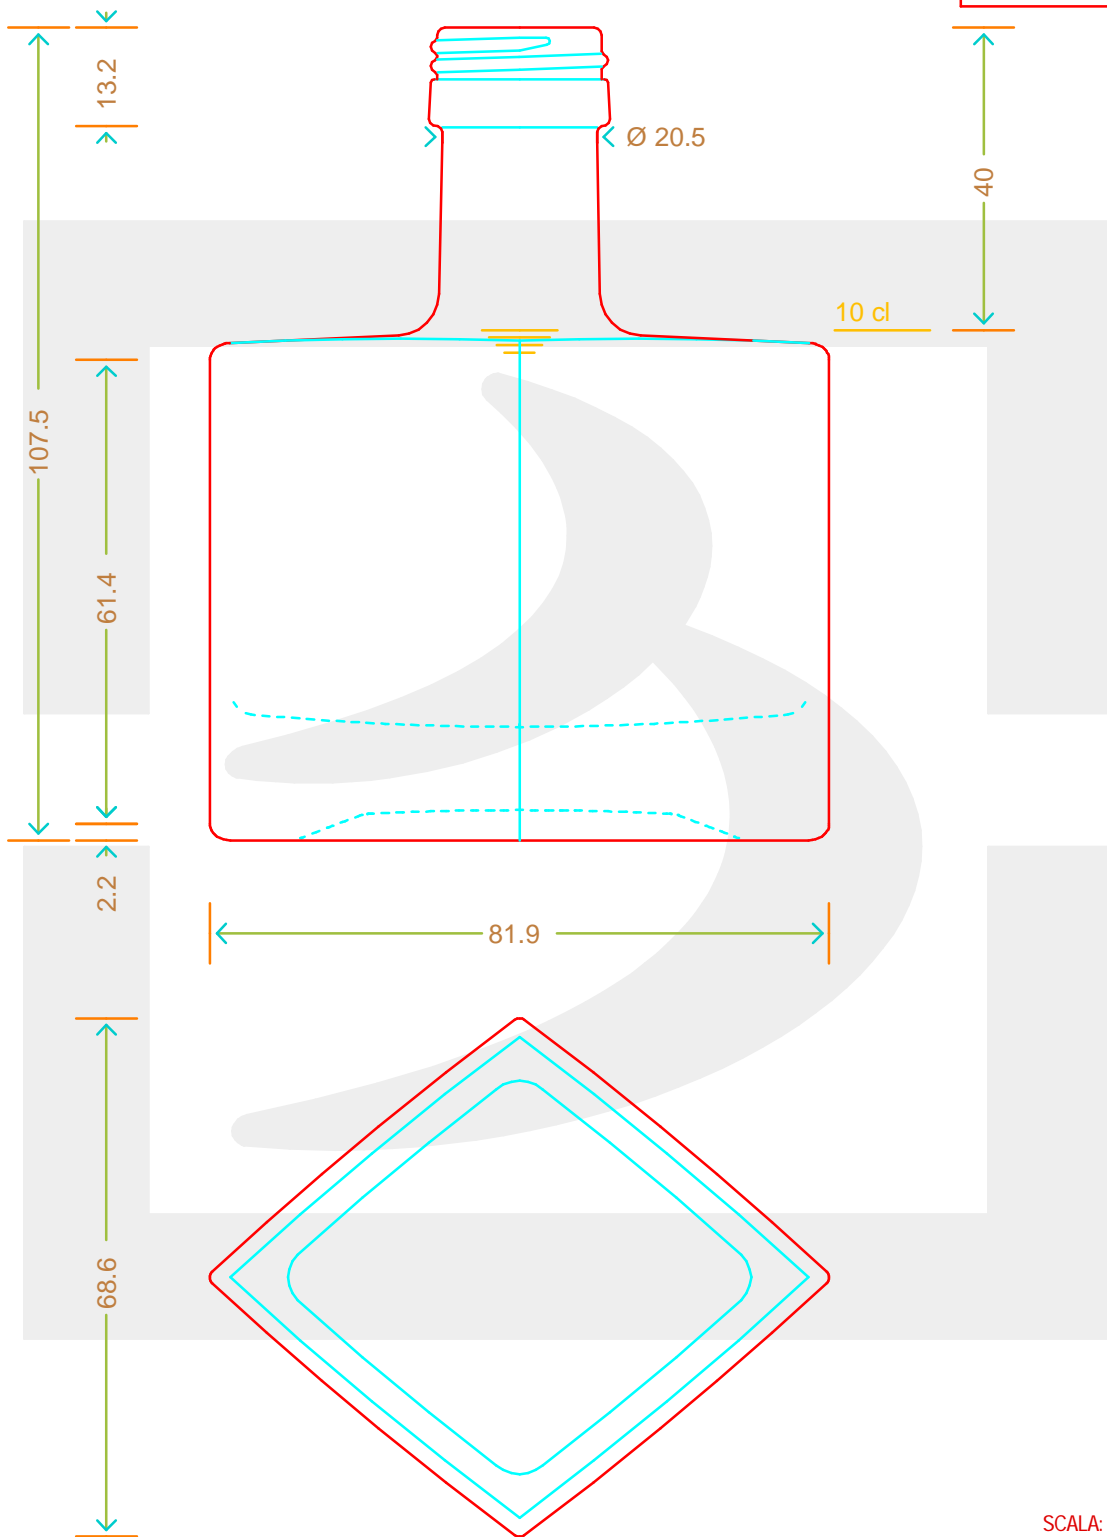

ARTICOLO / ITEM

BOT. ROMBIX 100 P 24 *

bruni glass
a berlin packaging company

www.bruniglass.com

Colore : BIANCO
Color :

MOD.DEP.
PATENTED

SCALA: -
SCALE:

Capacità R.B. (c.c.) : Brimful cap. (c.c.) :	106	Peso vetro (gr): Glass weight (gr):	250
Altezza tot (mm): Total height (mm):	107.5	Bocca: Finish:	PILFER-PROOF
Diametro corpo (mm): Body diameter (mm):	81.9	Min. foro passante (mm): Minimum through bore (mm):	8

LE QUOTE SONO ESPRESSE IN mm
DIMENSIONS ARE EXPRESSED IN mm

COD. ARTICOLO / ITEM CODE

13556P1

Data ultimo aggiornamento / Last update: 14/09/2021
Origine / Source: 13556