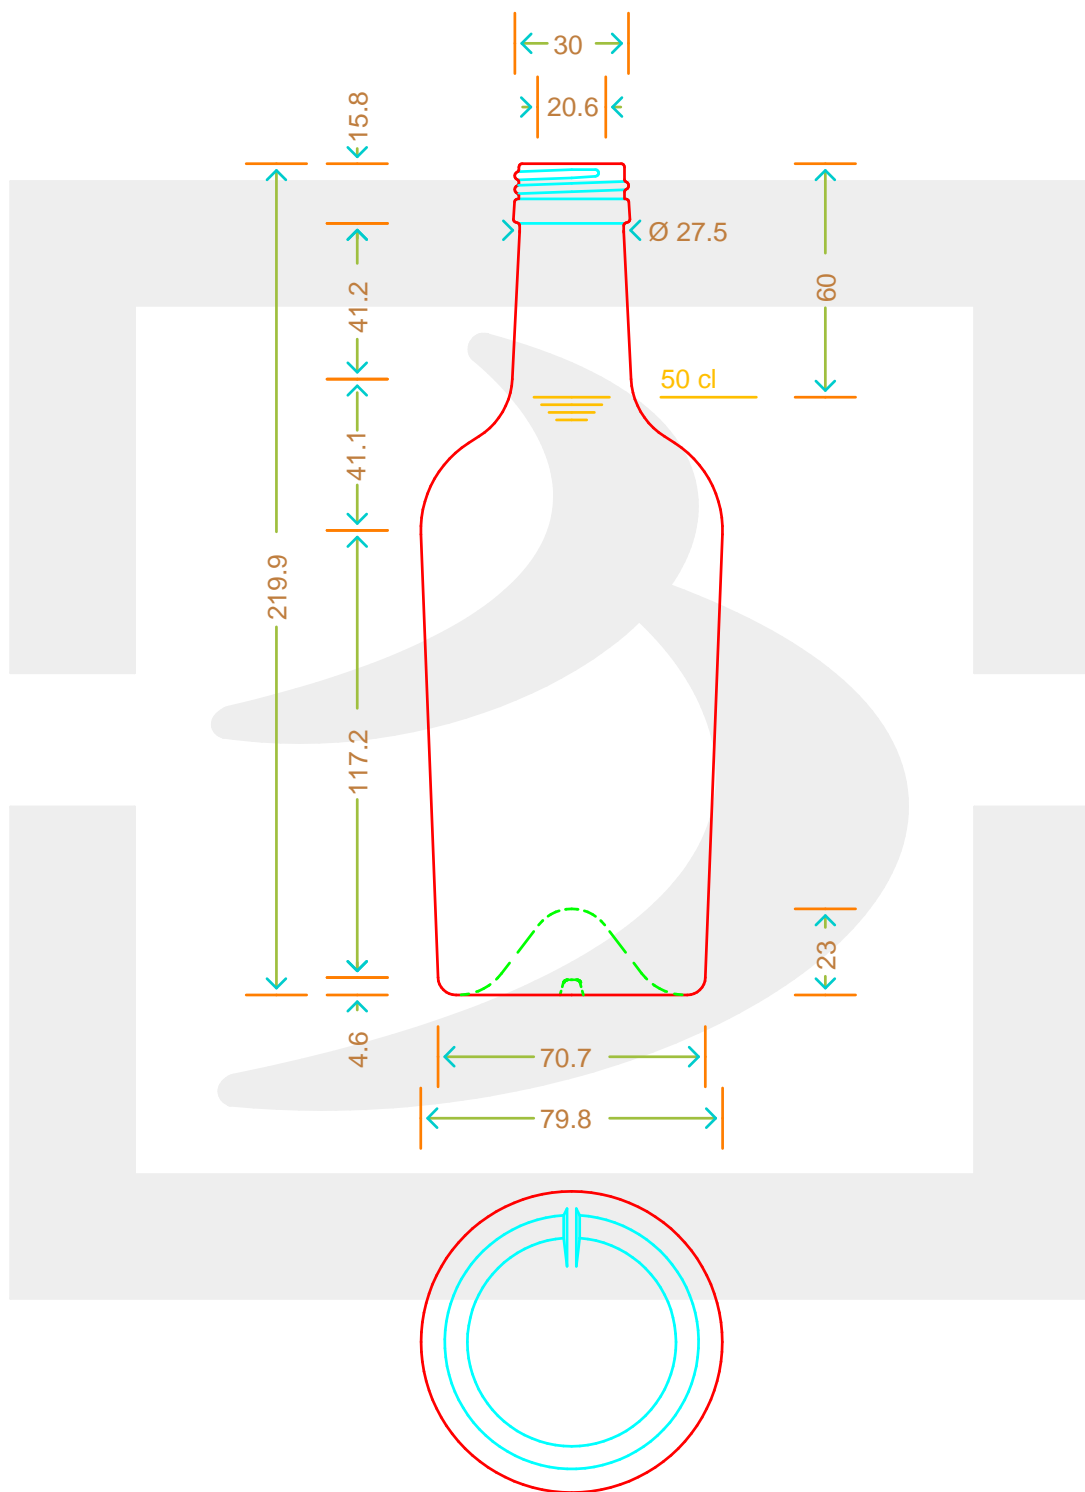

Colore : VERDE ANTICO
Color :

Il disegno è puramente indicativo e non vincolante - Berlin Packaging Italy S.p.A. non assume garanzia od obbligazione alcuna per l'utilizzo del presente disegno nè per le informazioni in esso riportate
This drawing is approximate and not binding - Berlin Packaging Italy S.p.A. does not assume any guarantee or obligation for use of this drawing or for information contained therein

Capacità R.B. (c.c.):	520	Peso vetro (gr):	400
Brimful capacity (c.c.):		Glass weight (gr):	
Altezza tot. (mm):	219.9	Bocca:	PILFER-PROOF
Total height (mm):		Finish:	
Diametro corpo (mm):	79.8	Min. foro passante (mm):	18
Body diameter (mm):		Minimum through bore (mm):	
Resistenza a pressione (bar):	-	Scala:	1:1
Pressure resistance (bar):		Scale:	

Per ulteriori informazioni tecniche contattare il referente commerciale
For full technical details please contact sales representative

COD. ARTICOLO / ITEM CODE
19607P2