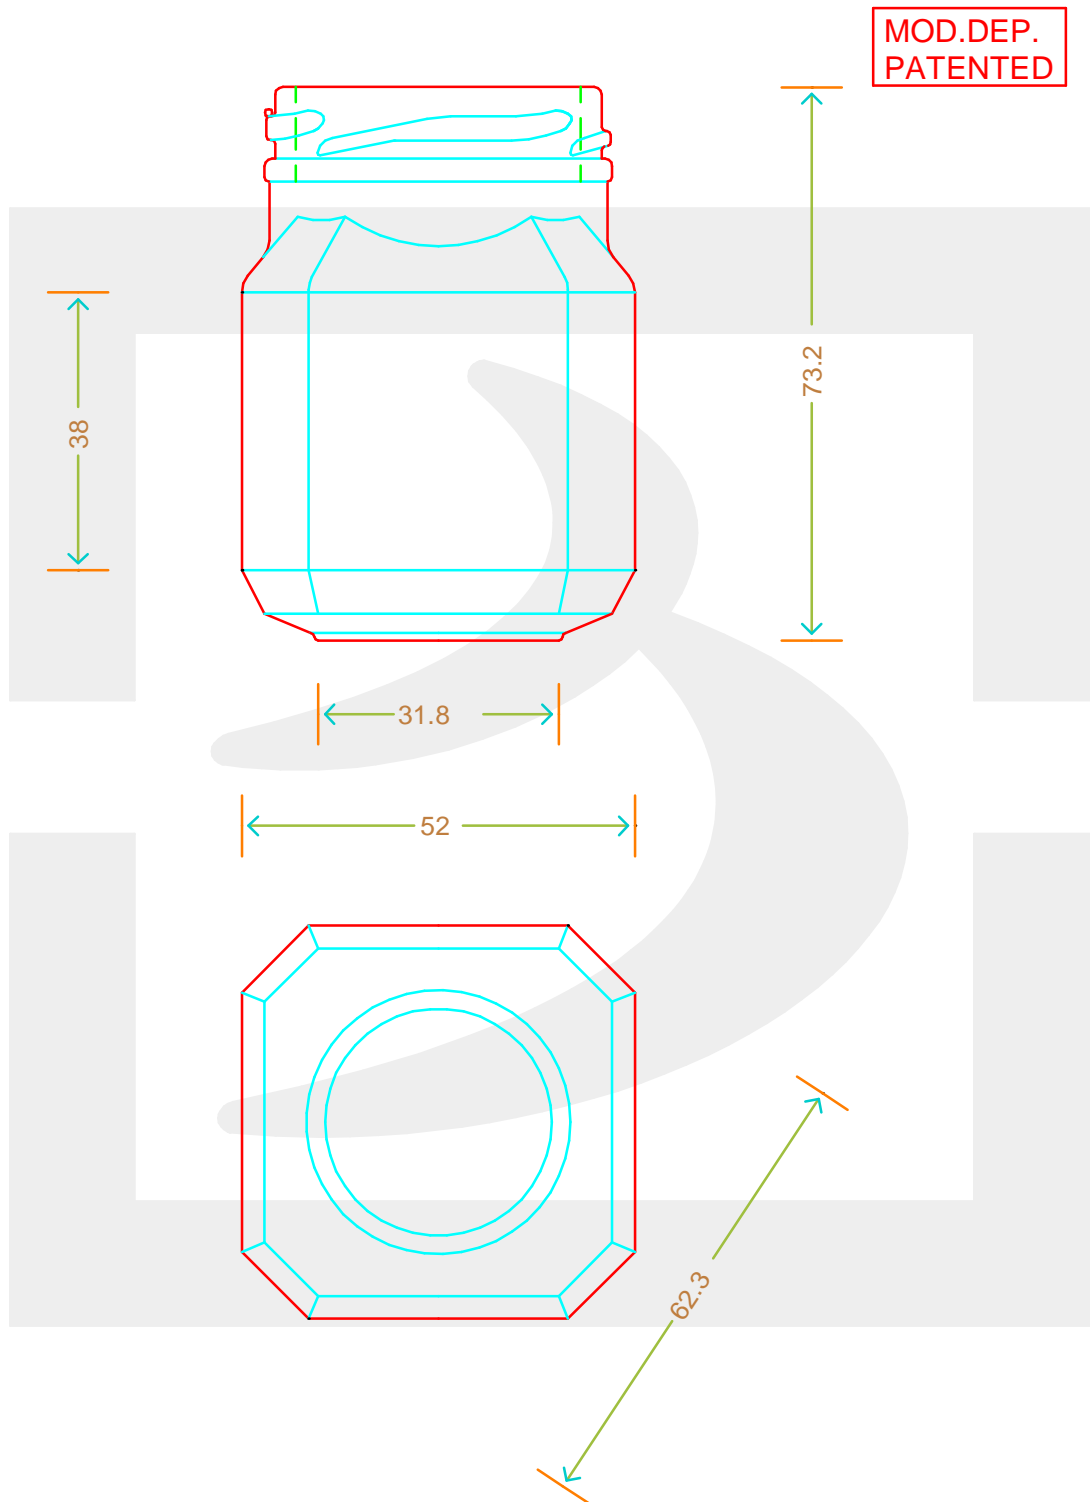

ARTICOLO / ITEM

VASO QUADRO GOURMET 106 T 48 N *

Colore : BIANCO
Color :

 **bruni glass**
a **berlin packaging** company

www.bruniglass.com

MOD.DEP.
PATENTED

SCALA:
SCALE: -

Capacità R.B. (c.c.) : Brimful cap. (c.c.) :	106	Peso vetro (gr): Glass weight (gr):	120
Altezza tot (mm): Total height (mm):	73.2	Bocca: Finish:	TWIST-OFF
Diametro corpo (mm): Body diameter (mm):	52	Min. foro passante (mm): Minimum through bore (mm):	

LE QUOTE SONO ESPRESSE IN mm
DIMENSIONS ARE EXPRESSED IN mm

COD. ARTICOLO / ITEM CODE

13317T1