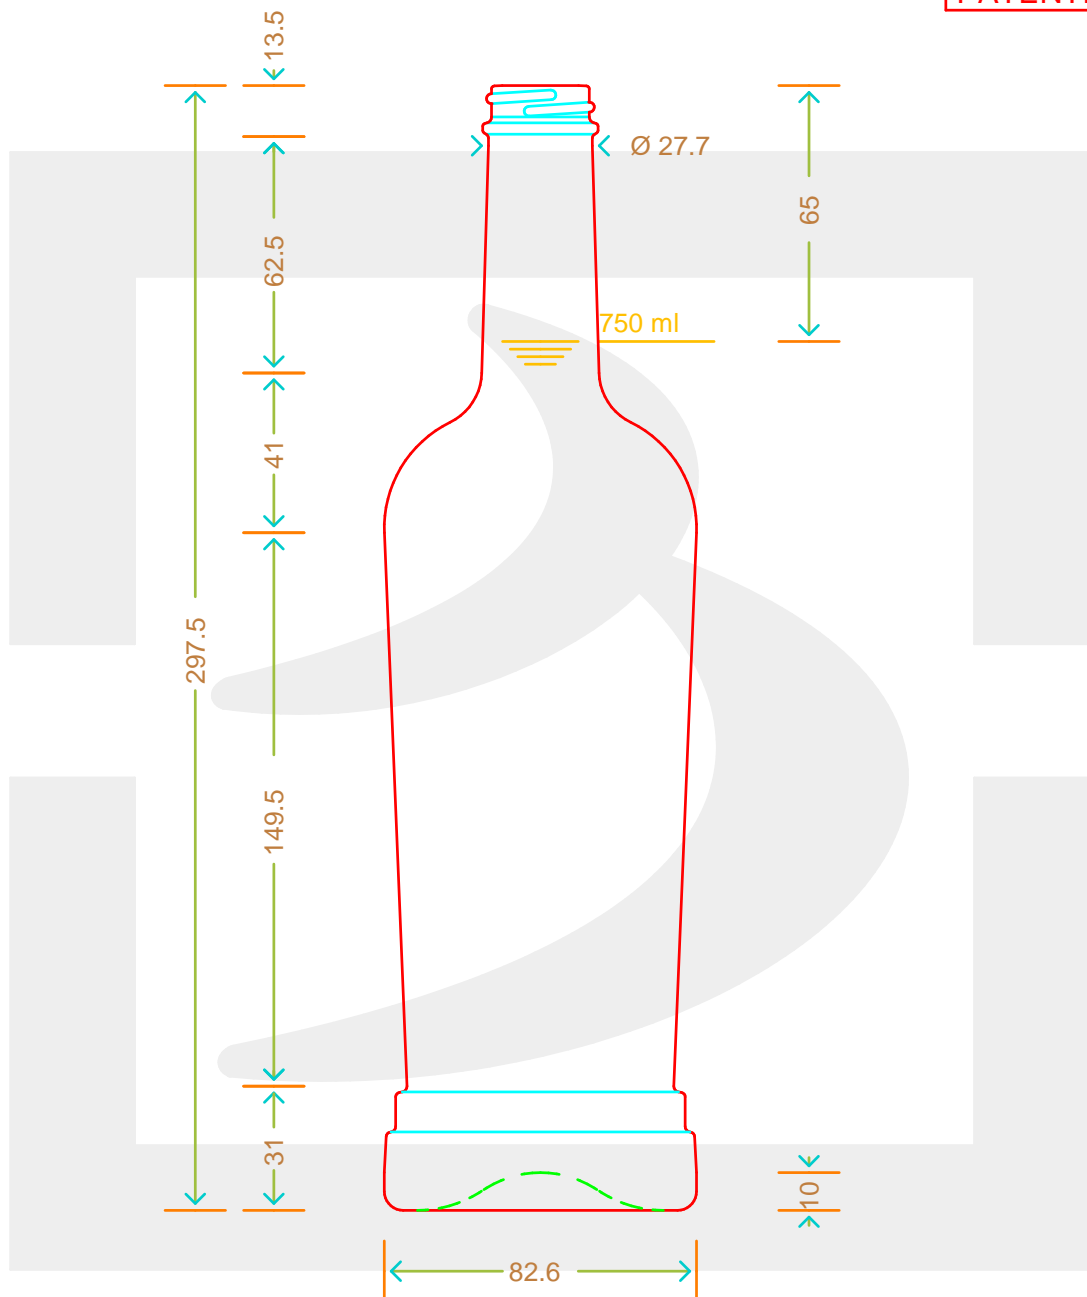

ARTICOLO / ITEM

BOT. PILAR 750 GPI 400/28 *

Colore : BIANCO
Color : BIANCO

berlinpackaging.eu

MOD.DEP.
PATENTED

Il disegno è puramente indicativo e non vincolante - Berlin Packaging Italy S.p.A. non assume garanzia od obbligazione alcuna per l'utilizzo del presente disegno nè per le informazioni in esso riportate
This drawing is approximate and not binding - Berlin Packaging Italy S.p.A. does not assume any guarantee or obligation for use of this drawing or for information contained therein

Capacità R.B. (c.c.): Brimful capacity (c.c.):	768	Peso vetro (gr): Glass weight (gr):	600
Altezza tot. (mm): Total height (mm):	297.5	Bocca: Finish:	GPI
Diametro corpo (mm): Body diameter (mm):	82.6	Min. foro passante (mm): Minimum through bore (mm):	
Resistenza a pressione (bar): Pressure resistance (bar):	-	Scala: Scale:	1:1

Per ulteriori informazioni tecniche contattare il referente commerciale
For full technical details please contact sales representative

COD. ARTICOLO / ITEM CODE
12425P2

Data ultimo aggiornamento / Last update: 10/12/2021
Origine / Source: 12425