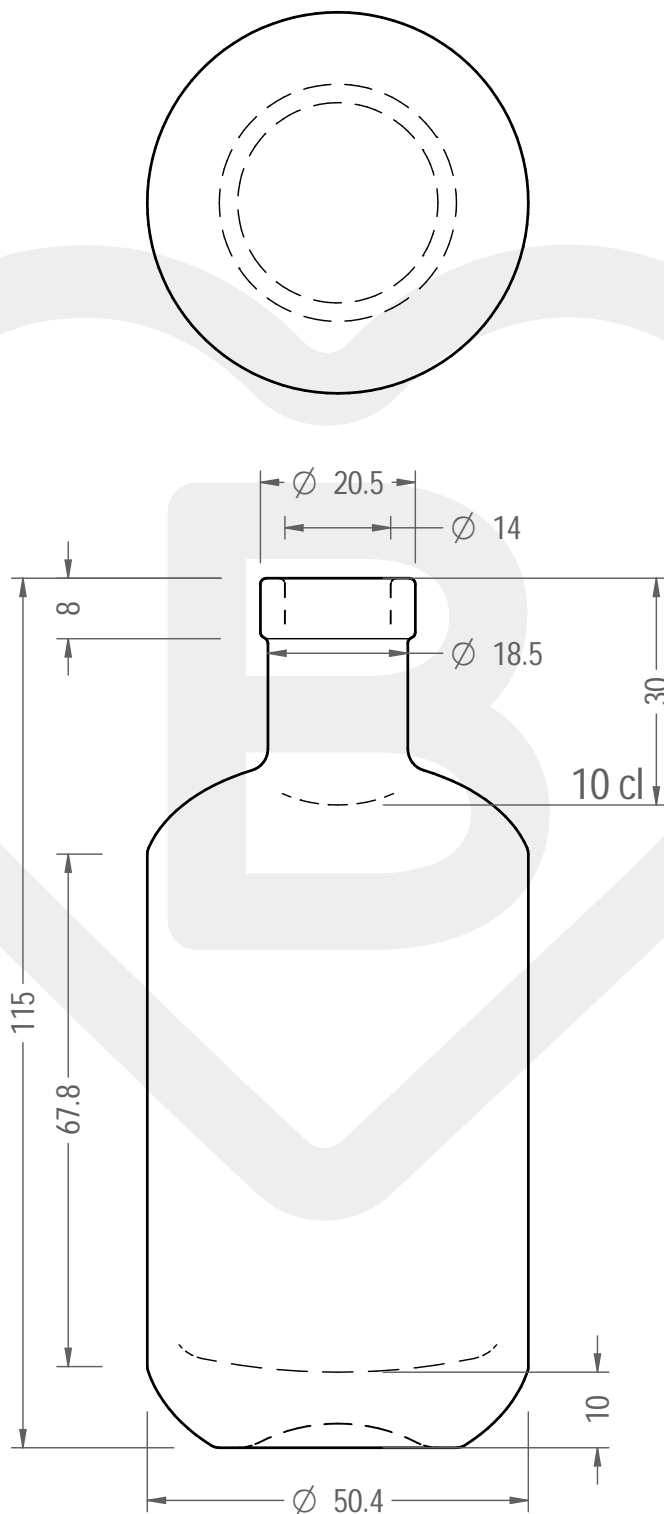

# BOT. PACHO 100 F 8 \$ \*

Color : BIANCO EXTRA

berlinpackaging.eu

This drawing is approximate and not binding - Berlin Packaging Italy S.p.A. does not assume any guarantee or obligation for use of this drawing or for information contained therein

Brimful capacity (c.c.):	105	Weight (g):	170
Finish:	FASCETTA	Minimum through bore (mm):	-
Pressure resistance (bar):	-		

For full technical details please contact sales representative

ITEM CODE: **22352V1**