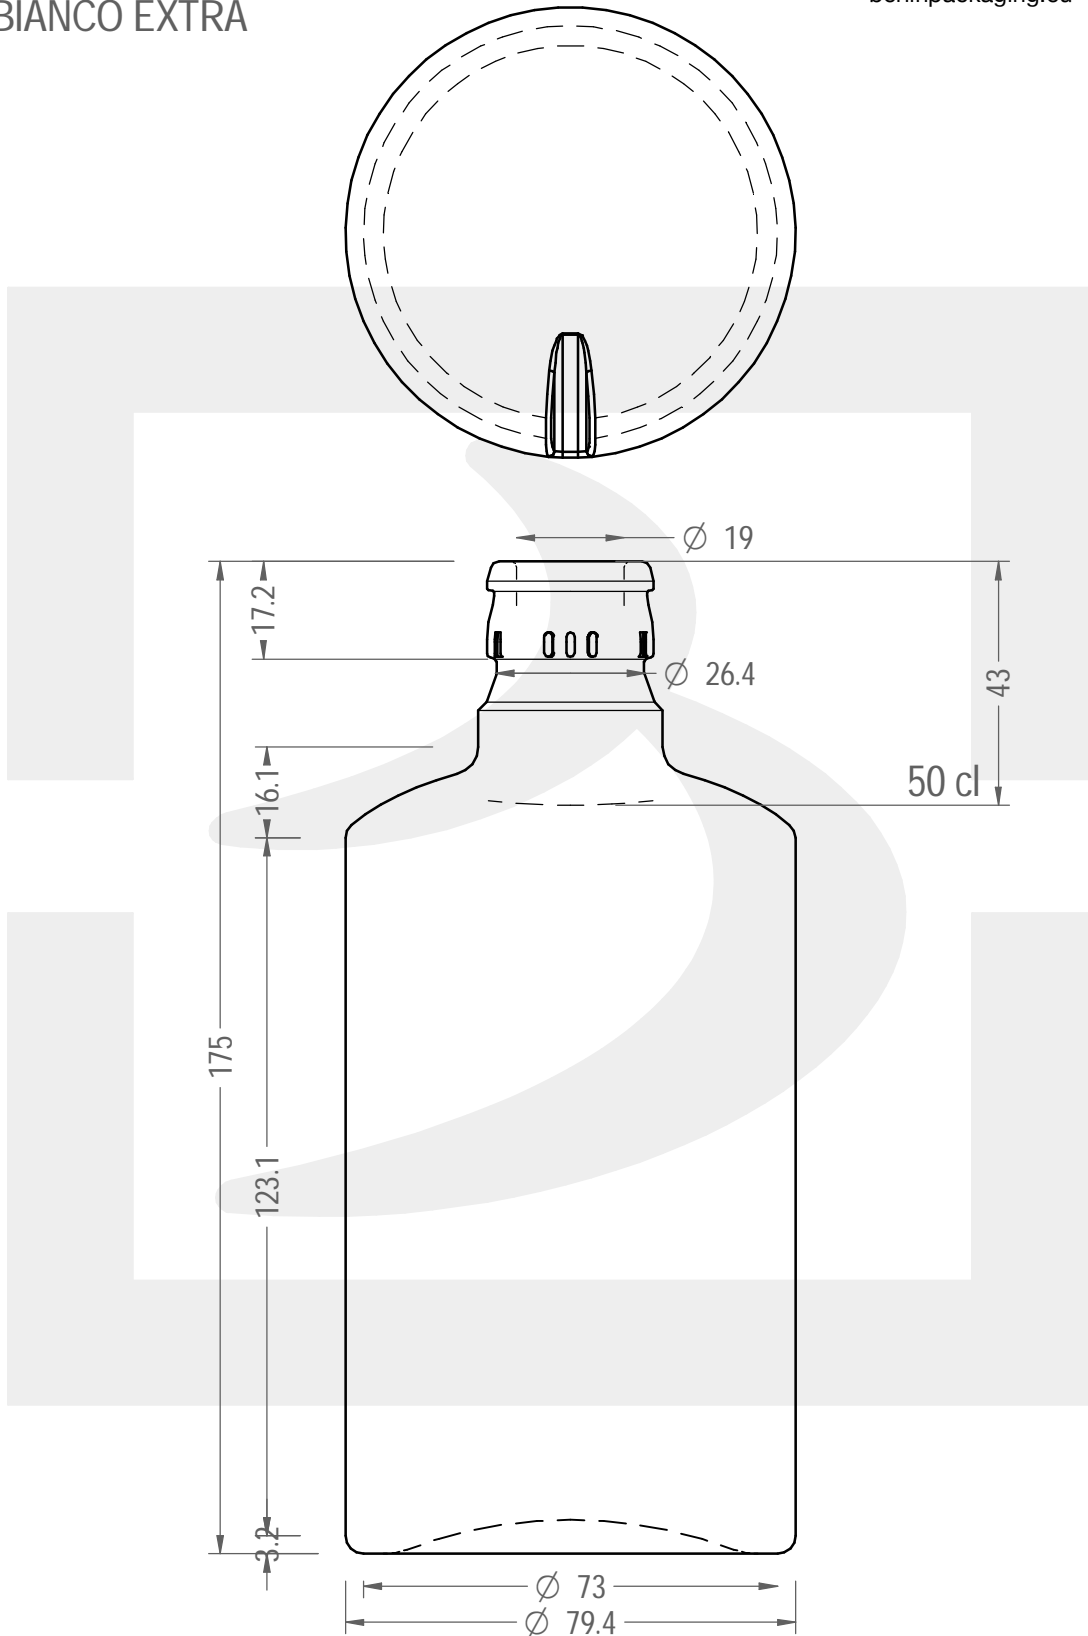

ARTICOLO / ITEM

BOT. OLIENA 500 TOP *

Colore : BIANCO EXTRA
Color :

bruni glass

berlinpackaging.eu

Il disegno è puramente indicativo e non vincolante - Berlin Packaging Italy S.p.A. non assume garanzia od obbligazione alcuna per l'utilizzo del presente disegno nè per le informazioni in esso riportate
This drawing is approximate and not binding - Berlin Packaging Italy S.p.A. does not assume any guarantee or obligation for use of this drawing or for information contained therein

Capacità R.B. (c.c.):	520	Peso vetro (gr):	400
Brimful capacity (c.c.):		Glass weight (gr):	
Altezza tot. (mm):	175	Bocca:	TOP GUALA 1031/47
Total height (mm):		Finish:	
Diametro corpo (mm):	79.4	Min. foro passante (mm):	17
Body diameter (mm):		Minimum through bore (mm):	
Resistenza a pressione (bar):	-	Scala:	1:2
Pressure resistance (bar):		Scale:	

Per ulteriori informazioni tecniche contattare il referente commerciale
For full technical details please contact sales representative

COD. ARTICOLO / ITEM CODE
23283T2

MODELLO DEPOSITATO - PATENTED

Data ultimo aggiornamento / Last update: 10/11/2021
Origine / Source: 23109