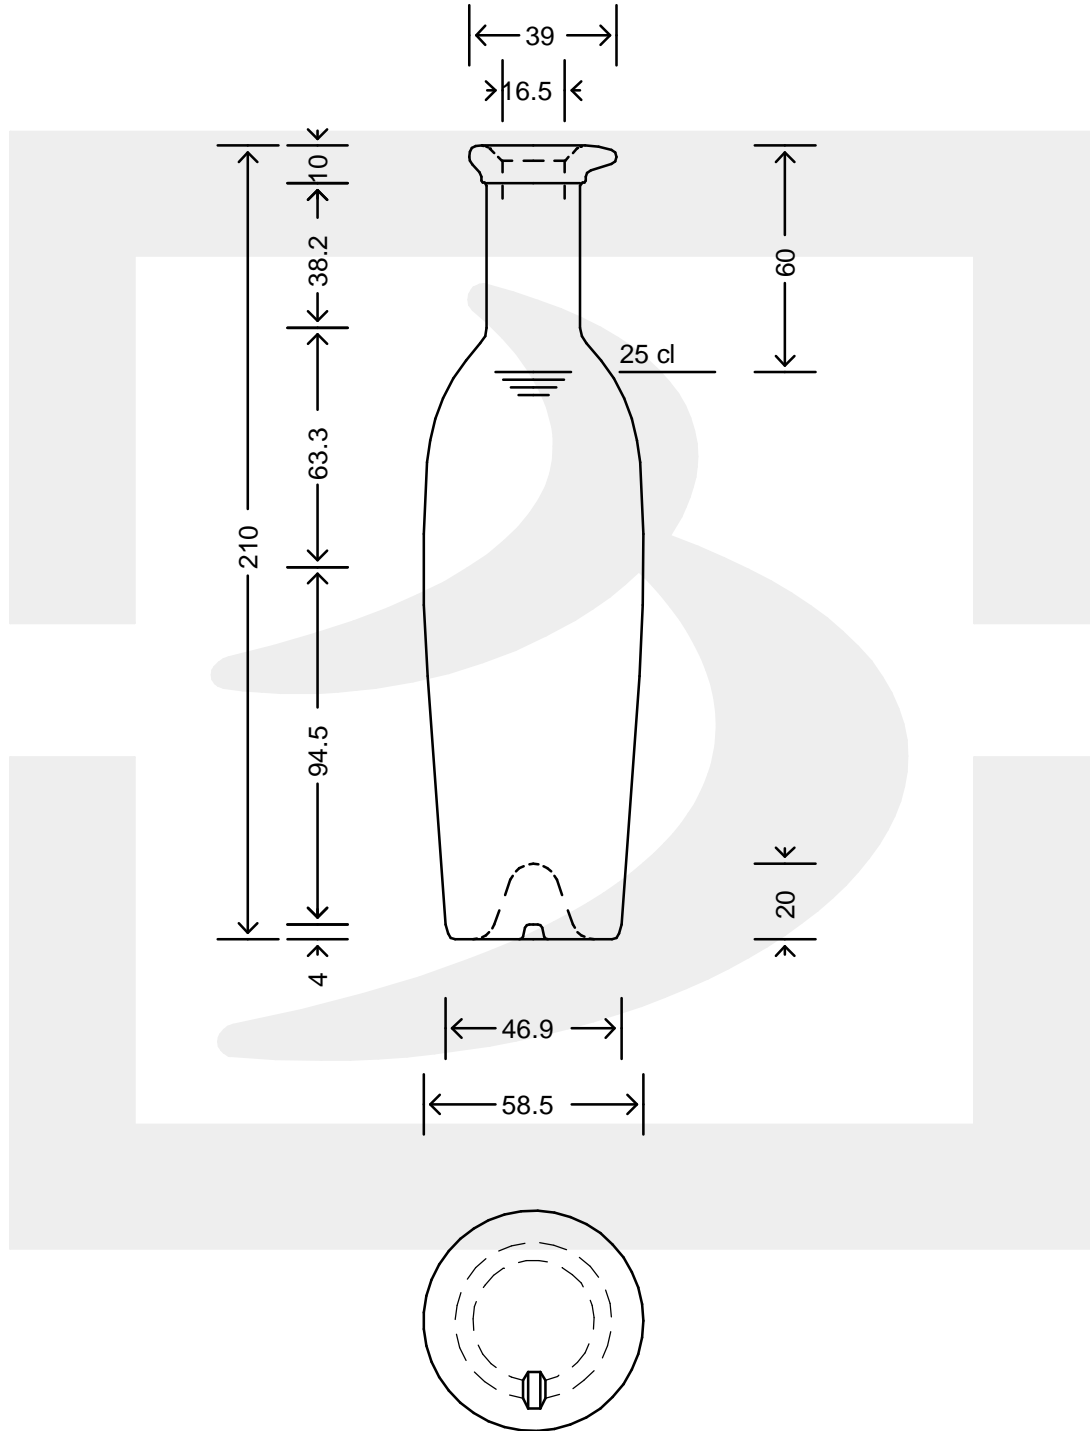

ARTICOLO / ITEM

BOT. MODULOR 250 CB

Colore : BIANCO
Color : BIANCO

berlin
bruni glass

berlinpackaging.eu

*

Il disegno è puramente indicativo e non vincolante - Berlin Packaging Italy S.p.A. non assume garanzia od obbligazione alcuna per l'utilizzo del presente disegno nè per le informazioni in esso riportate
This drawing is approximate and not binding - Berlin Packaging Italy S.p.A. does not assume any guarantee or obligation for use of this drawing or for information contained therein

Capacità R.B. (c.c.):	263	Peso vetro (gr):	250
Brimful capacity (c.c.):		Glass weight (gr):	
Altezza tot. (mm):	210	Bocca:	BECCUCCIO
Total height (mm):		Finish:	
Diametro corpo (mm):	57.6	Min. foro passante (mm):	
Body diameter (mm):		Minimum through bore (mm):	
Resistenza a pressione (bar):	-	Scala:	1:1
Pressure resistance (bar):		Scale:	

Per ulteriori informazioni tecniche contattare il referente commerciale
For full technical details please contact sales representative

COD. ARTICOLO / ITEM CODE
09765X2

Data ultimo aggiornamento / Last update: 04/11/2021
Origine / Source: 09765