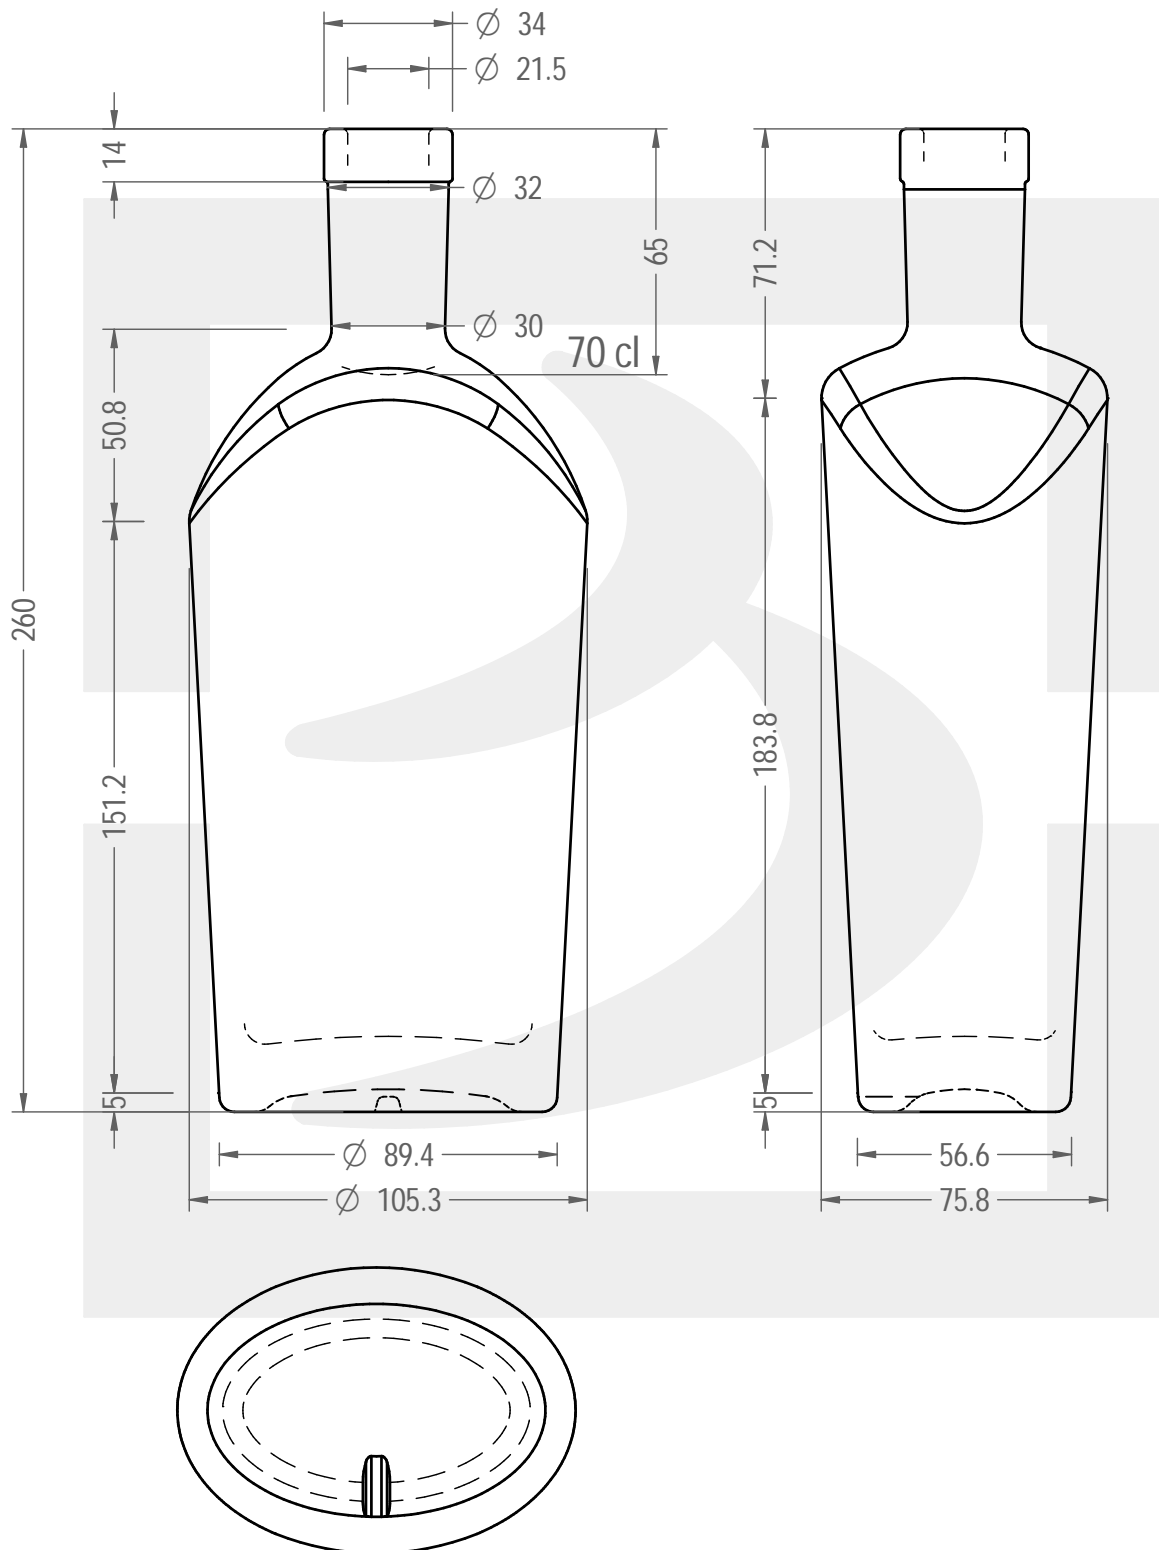

ARTICOLO / ITEM

BOT. MODISH SUPREME 700 FVL 14 *

Colore : BIANCO EXTRA
Color : BIANCO EXTRA

berlinpackaging.eu

Il disegno è puramente indicativo e non vincolante - Berlin Packaging Italy S.p.A. non assume garanzia od obbligazione alcuna per l'utilizzo del presente disegno nè per le informazioni in esso riportate
This drawing is approximate and not binding - Berlin Packaging Italy S.p.A. does not assume any guarantee or obligation for use of this drawing or for information contained therein

Capacità R.B. (c.c.):	728	Peso vetro (gr):	762
Brimful capacity (c.c.):		Glass weight (gr):	
Altezza tot. (mm):	260	Bocca:	FASCETTA VINOLOK
Total height (mm):		Finish:	
Diametro corpo (mm):	105.6	Min. foro passante (mm):	
Body diameter (mm):		Minimum through bore (mm):	
Resistenza a pressione (bar):	-	Scala:	1:2
Pressure resistance (bar):		Scale:	

Per ulteriori informazioni tecniche contattare il referente commerciale
For full technical details please contact sales representative

COD. ARTICOLO / ITEM CODE
27426D2

Data ultimo aggiornamento / Last update: 28/09/2022
Origine / Source: 27426