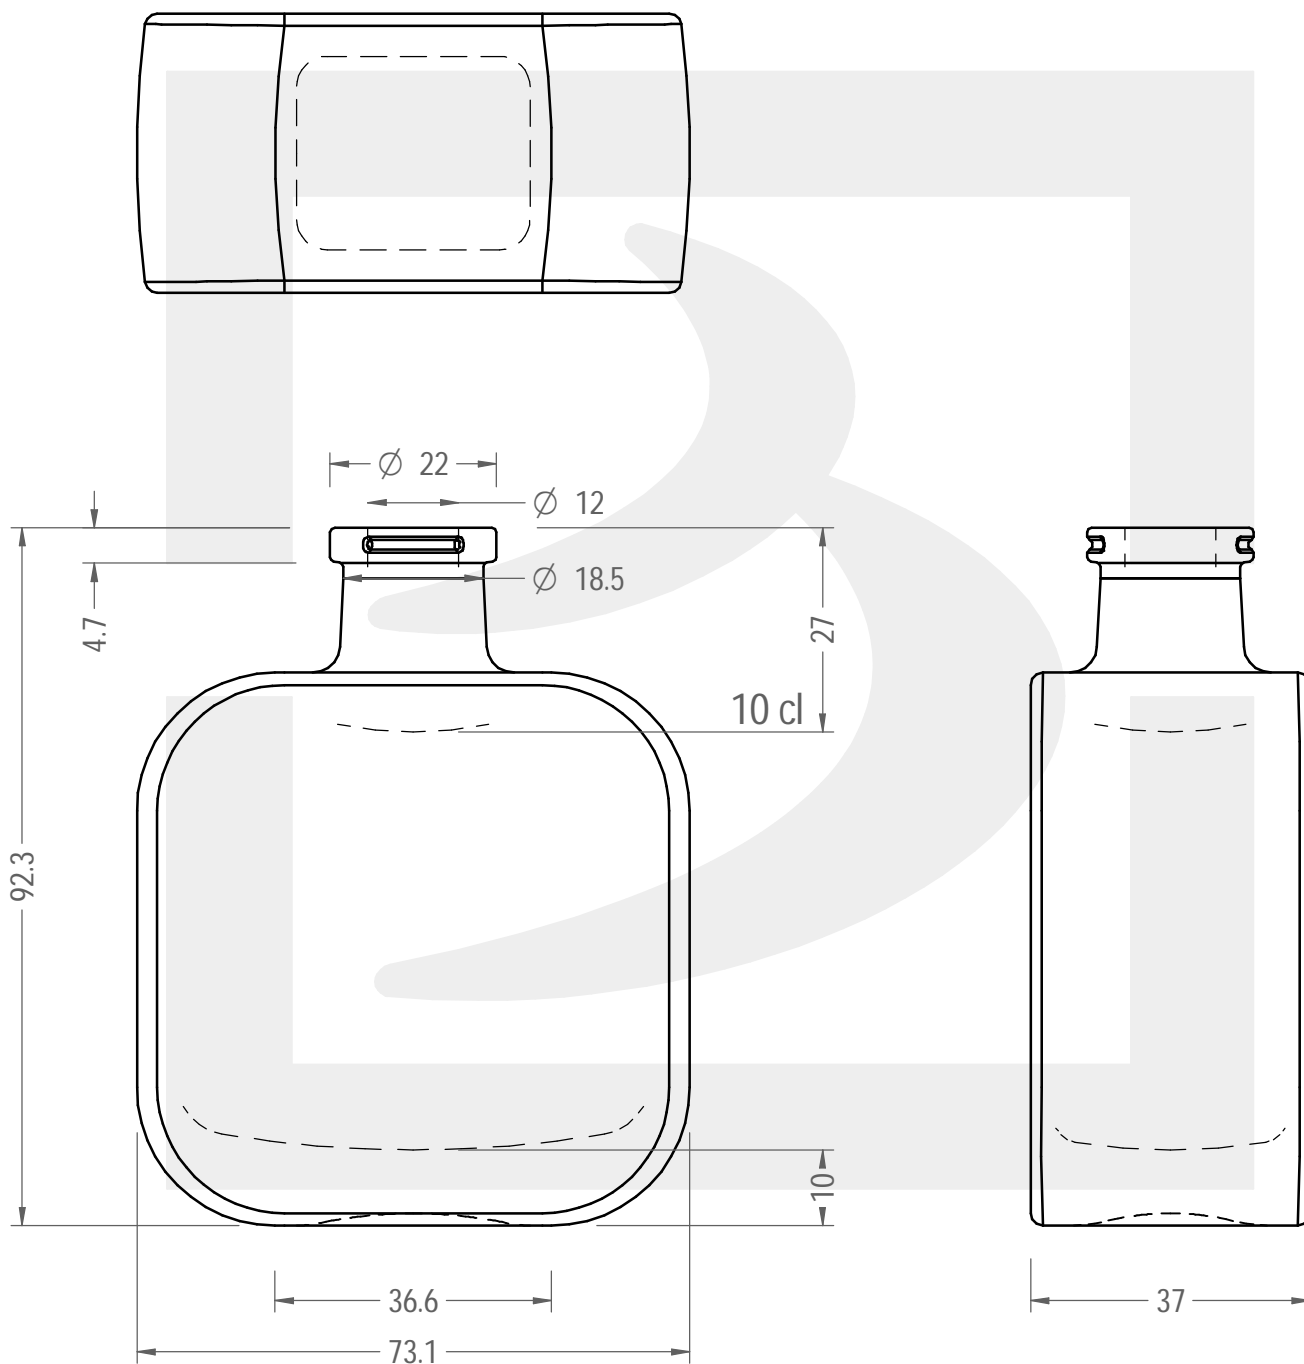

ARTICOLO / ITEM

BOT. MELANIE 100 F 4,7 *

Colore :
Color : BIANCO EXTRA

bruni glass

berlinpackaging.eu

Il disegno è puramente indicativo e non vincolante - Berlin Packaging Italy S.p.A. non assume garanzia od obbligazione alcuna per l'utilizzo del presente disegno nè per le informazioni in esso riportate
This drawing is approximate and not binding - Berlin Packaging Italy S.p.A. does not assume any guarantee or obligation for use of this drawing or for information contained therein

Capacità R.B. (c.c.):	110	Peso vetro (gr):	200
Brimful capacity (c.c.):		Glass weight (gr):	
Altezza tot. (mm):	92.3	Bocca:	FASCETTA
Total height (mm):		Finish:	
Diametro corpo (mm):	73.1	Min. foro passante (mm):	10
Body diameter (mm):		Minimum through bore (mm):	
Resistenza a pressione (bar):	-	Scala:	1:1
Pressure resistance (bar):		Scale:	

Per ulteriori informazioni tecniche contattare il referente commerciale
For full technical details please contact sales representative

COD. ARTICOLO / ITEM CODE
23896D1

Data ultimo aggiornamento / Last update: 11/11/2021
Origine / Source: 23896