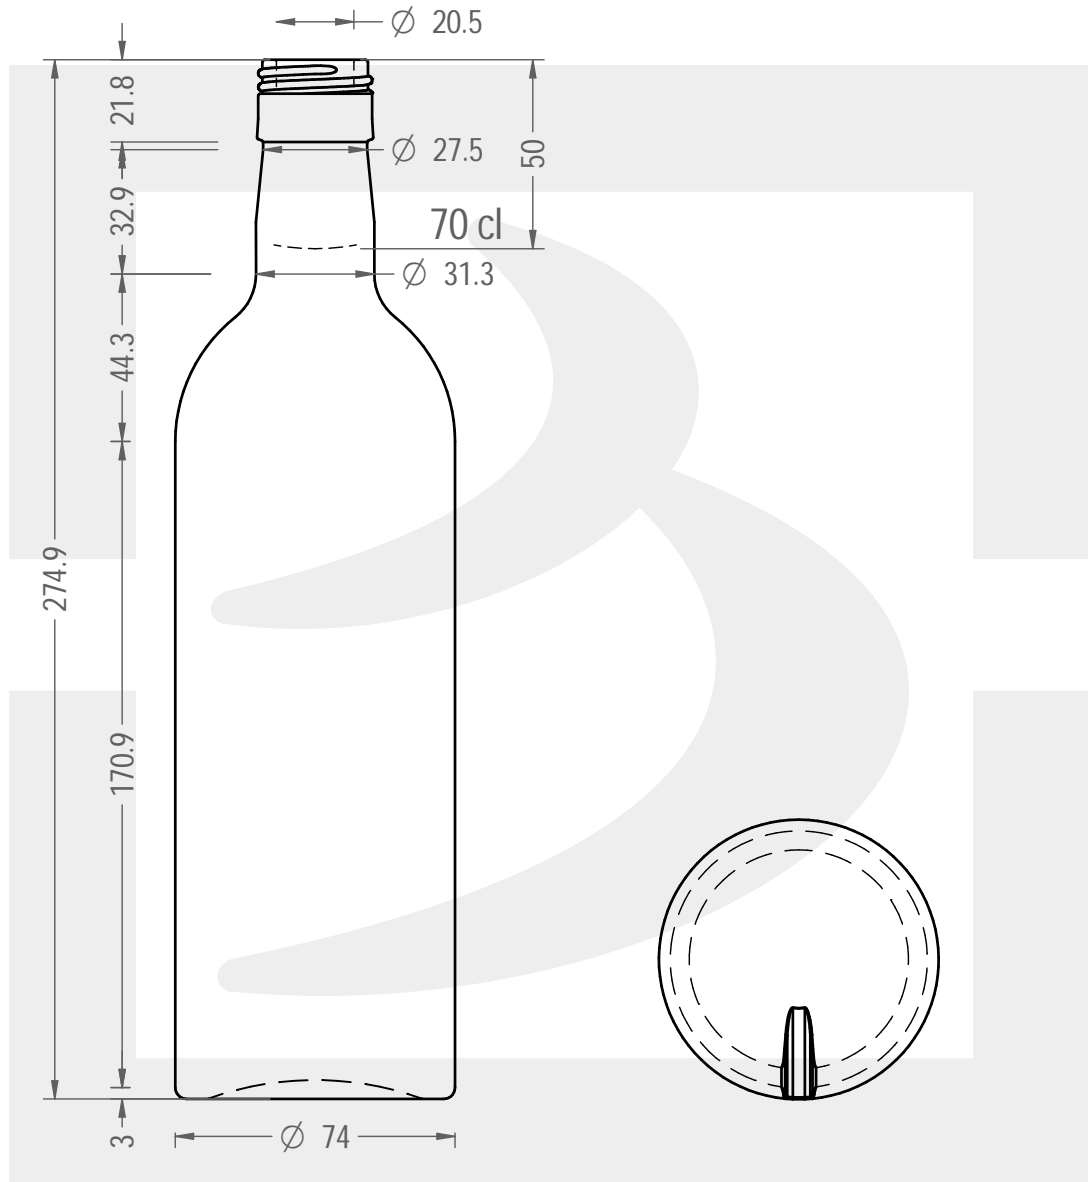

ARTICOLO / ITEM

BOT. HELIUM 700 P31,5X44 MK $ *

Colore : BIANCO
Color : BIANCO

bruni glass

berlinpackaging.eu

Il disegno è puramente indicativo e non vincolante - Berlin Packaging Italy S.p.A. non assume garanzia od obbligazione alcuna per l'utilizzo del presente disegno nè per le informazioni in esso riportate
This drawing is approximate and not binding - Berlin Packaging Italy S.p.A. does not assume any guarantee or obligation for use of this drawing or for information contained therein

Capacità R.B. (c.c.):	720	Peso vetro (gr):	450
Brimful capacity (c.c.):		Glass weight (gr):	
Altezza tot. (mm):	274.9	Bocca:	PILFER-PROOF
Total height (mm):		Finish:	
Diametro corpo (mm):	74	Min. foro passante (mm):	
Body diameter (mm):		Minimum through bore (mm):	
Resistenza a pressione (bar):	-	Scala:	1:2
Pressure resistance (bar):		Scale:	

Per ulteriori informazioni tecniche contattare il referente commerciale
For full technical details please contact sales representative

COD. ARTICOLO / ITEM CODE
27807P2

Data ultimo aggiornamento / Last update: 16/11/2021
Origine / Source: 27807