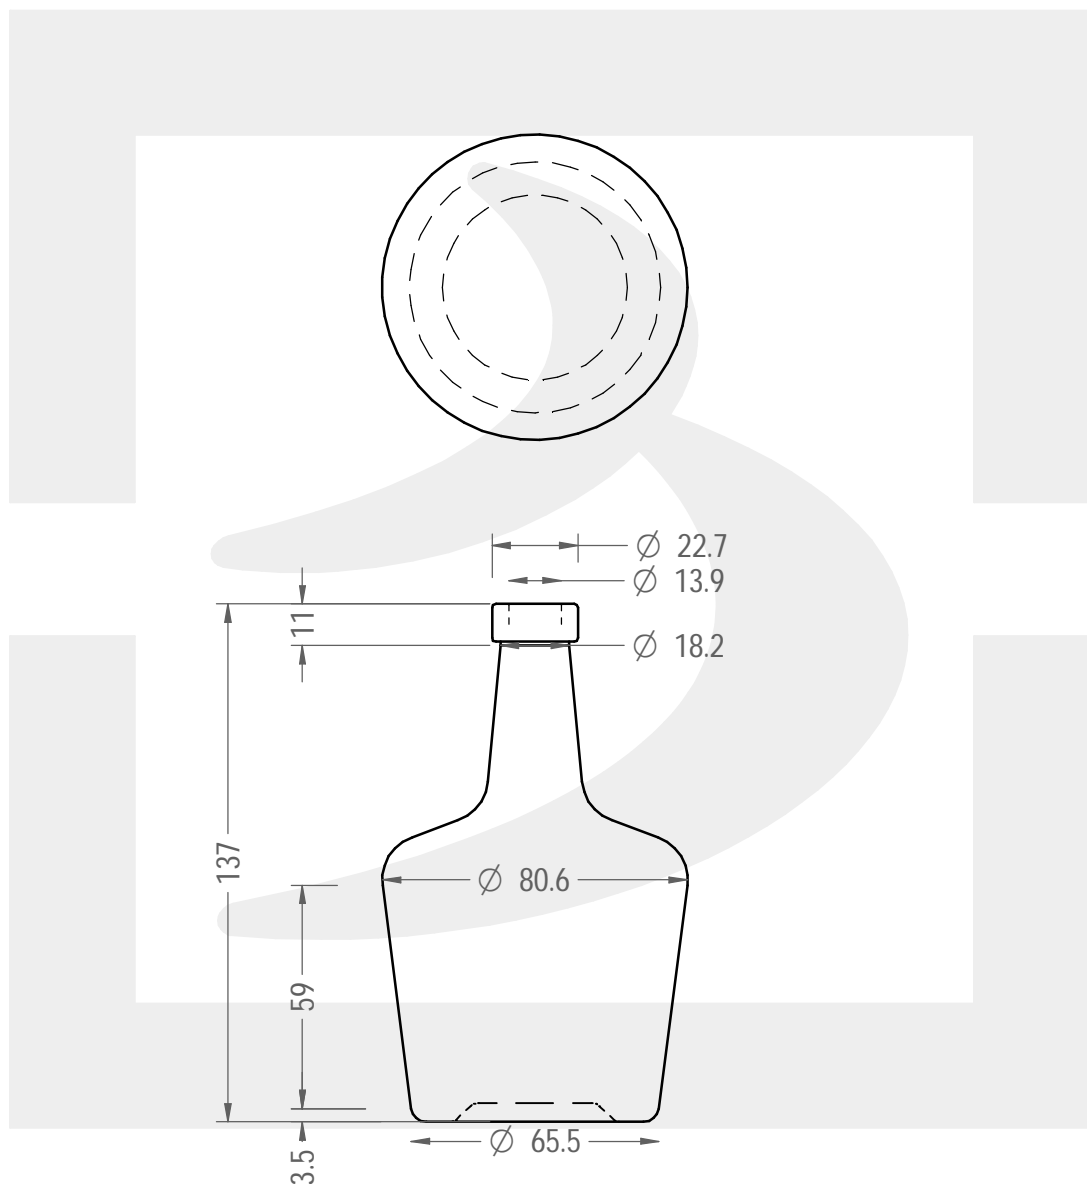

ARTICOLO / ITEM

BOT. GARRAFA 250 F 11 FORR AMARILLO

Colore : BIANCO
Color : BIANCO

berlinpackaging.eu

Il disegno è puramente indicativo e non vincolante - Berlin Packaging Italy S.p.A. non assume garanzia od obbligazione alcuna per l'utilizzo del presente disegno nè per le informazioni in esso riportate
This drawing is approximate and not binding - Berlin Packaging Italy S.p.A. does not assume any guarantee or obligation for use of this drawing or for information contained therein

Capacità R.B. (c.c.): Brimful capacity (c.c.):	257	Peso vetro (gr): Glass weight (gr):	229
Altezza tot. (mm): Total height (mm):	137	Bocca: Finish:	FASCETTA
Diametro corpo (mm): Body diameter (mm):	80.6	Min. foro passante (mm): Minimum through bore (mm):	
Resistenza a pressione (bar): Pressure resistance (bar):	-	Scala: Scale:	1:2

Per ulteriori informazioni tecniche contattare il referente commerciale
For full technical details please contact sales representative

COD. ARTICOLO / ITEM CODE
26970P3

Data ultimo aggiornamento / Last update: 10/11/2021
Origine / Source: 26970