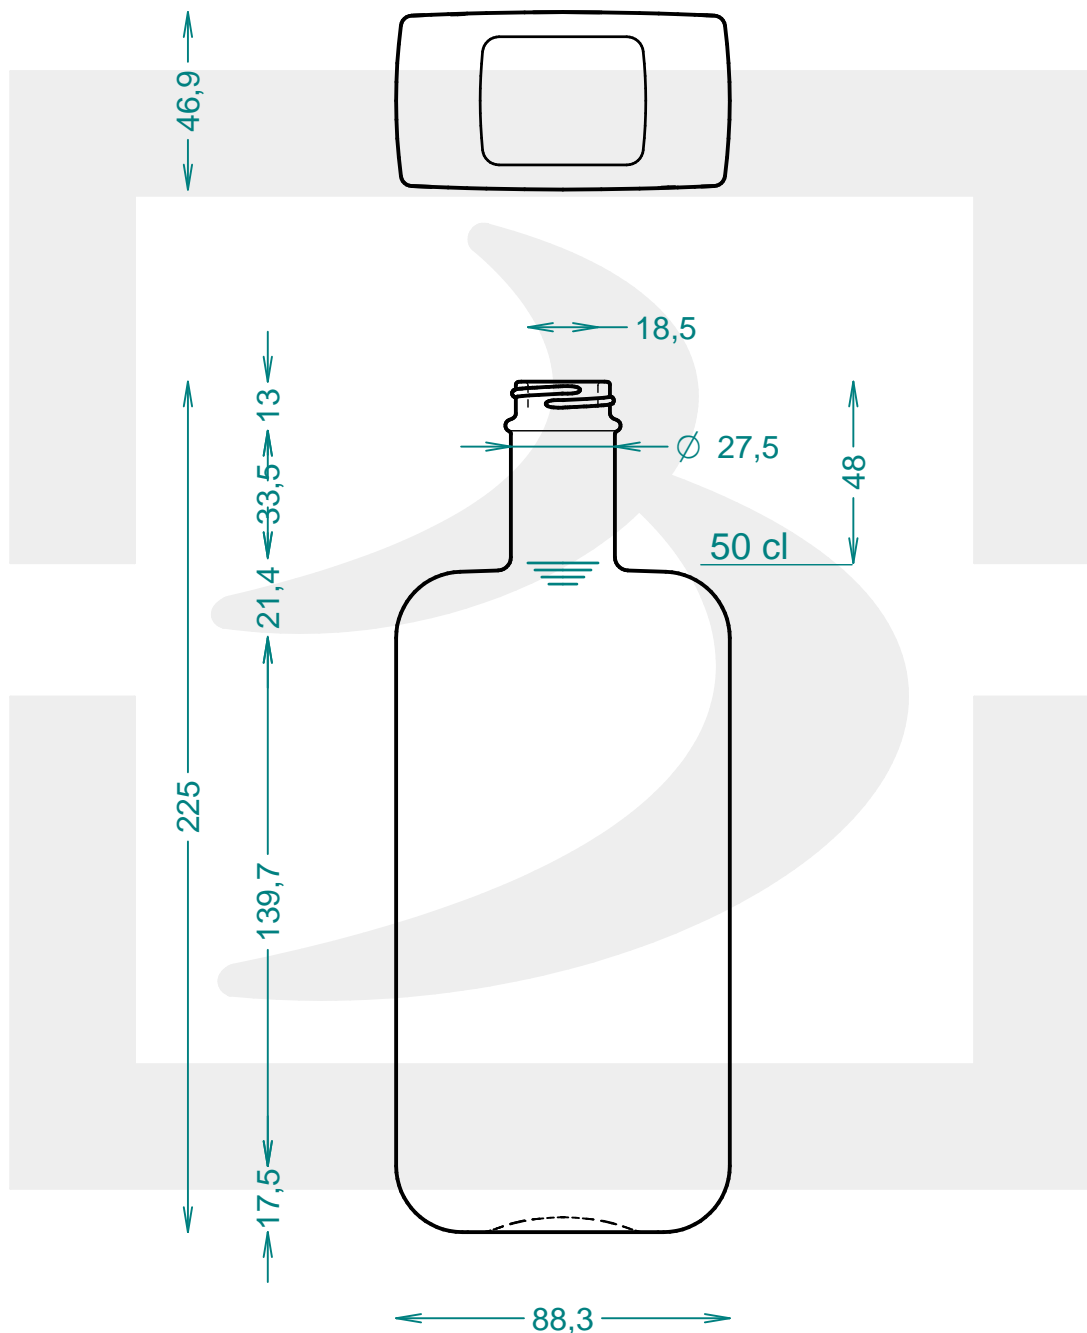

ARTICOLO / ITEM

BOT. GARDI 500 GPI 400/28 QP *

Colore : BIANCO EXTRA
Color : BIANCO EXTRA

berlinpackaging.eu

Il disegno è puramente indicativo e non vincolante - Berlin Packaging Italy S.p.A. non assume garanzia od obbligazione alcuna per l'utilizzo del presente disegno nè per le informazioni in esso riportate
This drawing is approximate and not binding - Berlin Packaging Italy S.p.A. does not assume any guarantee or obligation for use of this drawing or for information contained therein

Capacità R.B. (c.c.):	515	Peso vetro (gr):	500
Brimful capacity (c.c.):		Glass weight (gr):	
Altezza tot. (mm):	225	Bocca:	GPI
Total height (mm):		Finish:	
Diametro corpo (mm):	88.3	Min. foro passante (mm):	16
Body diameter (mm):		Minimum through bore (mm):	
Resistenza a pressione (bar):	-	Scala:	1:2
Pressure resistance (bar):		Scale:	

Per ulteriori informazioni tecniche contattare il referente commerciale
For full technical details please contact sales representative

COD. ARTICOLO / ITEM CODE
19919P1

Data ultimo aggiornamento / Last update: 19/11/2021
Origine / Source: 19919