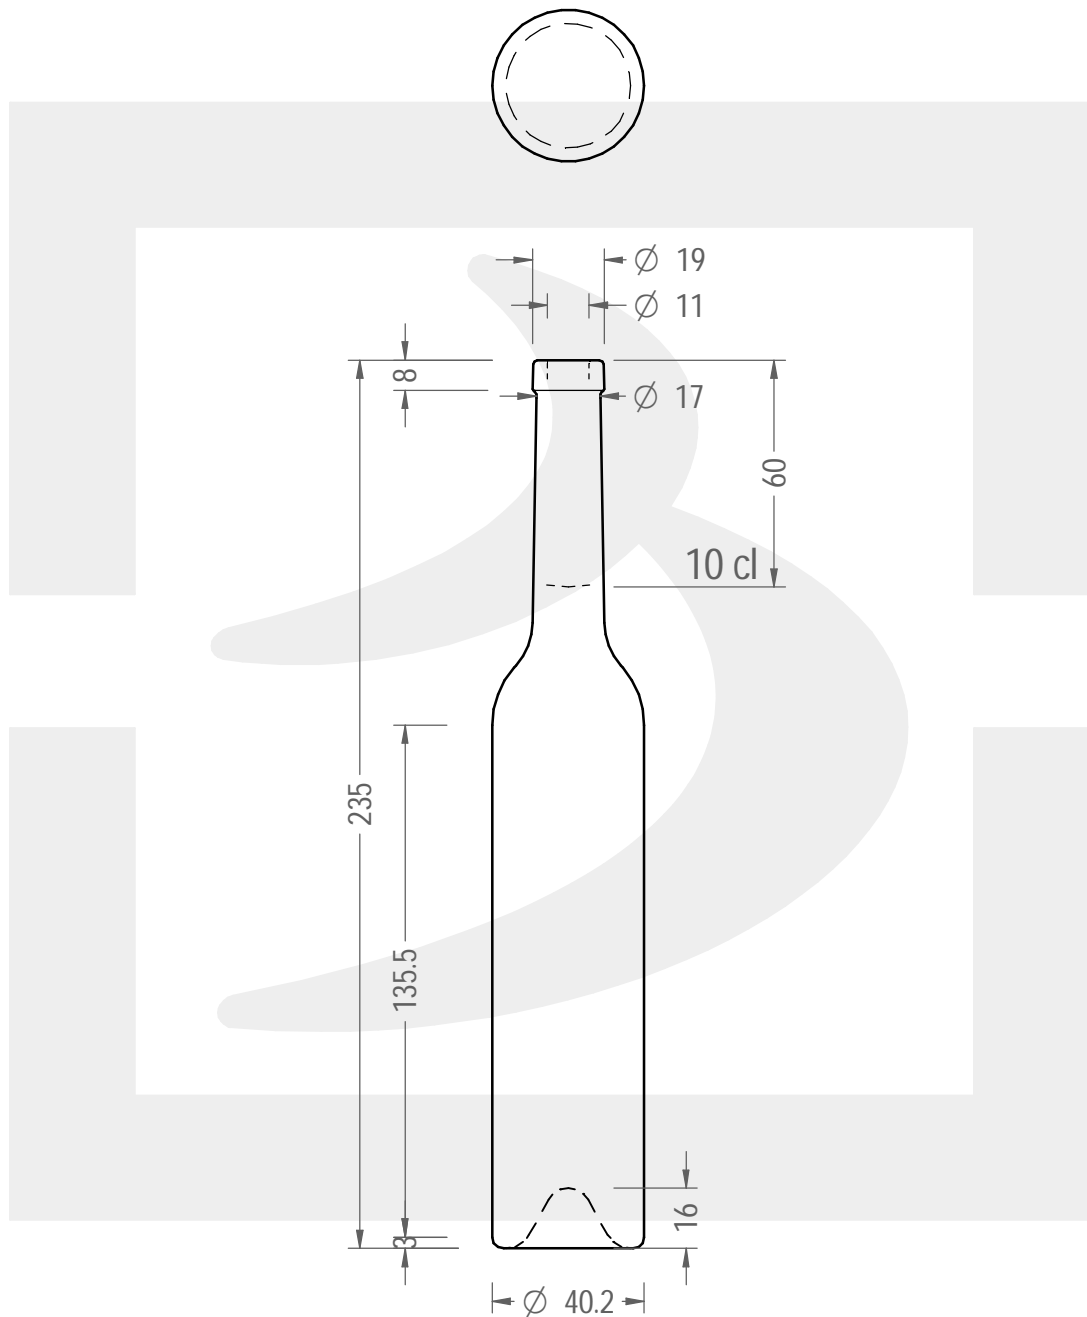

ARTICOLO / ITEM

BOT. GARDENIA 100 F8 VQ *

Colore : QUERCIA
Color :

bruni glass

berlinpackaging.eu

Il disegno è puramente indicativo e non vincolante - Berlin Packaging Italy S.p.A. non assume garanzia od obbligazione alcuna per l'utilizzo del presente disegno nè per le informazioni in esso riportate
This drawing is approximate and not binding - Berlin Packaging Italy S.p.A. does not assume any guarantee or obligation for use of this drawing or for information contained therein

Capacità R.B. (c.c.):	107	Peso vetro (gr):	250
Brimful capacity (c.c.):		Glass weight (gr):	
Altezza tot. (mm):	235	Bocca:	FASCETTA
Total height (mm):		Finish:	
Diametro corpo (mm):	40.3	Min. foro passante (mm):	9
Body diameter (mm):		Minimum through bore (mm):	
Resistenza a pressione (bar):	-	Scala:	1:2
Pressure resistance (bar):		Scale:	

Per ulteriori informazioni tecniche contattare il referente commerciale
For full technical details please contact sales representative

COD. ARTICOLO / ITEM CODE
10532T1

Data ultimo aggiornamento / Last update: 27/10/2021
Origine / Source: 05315