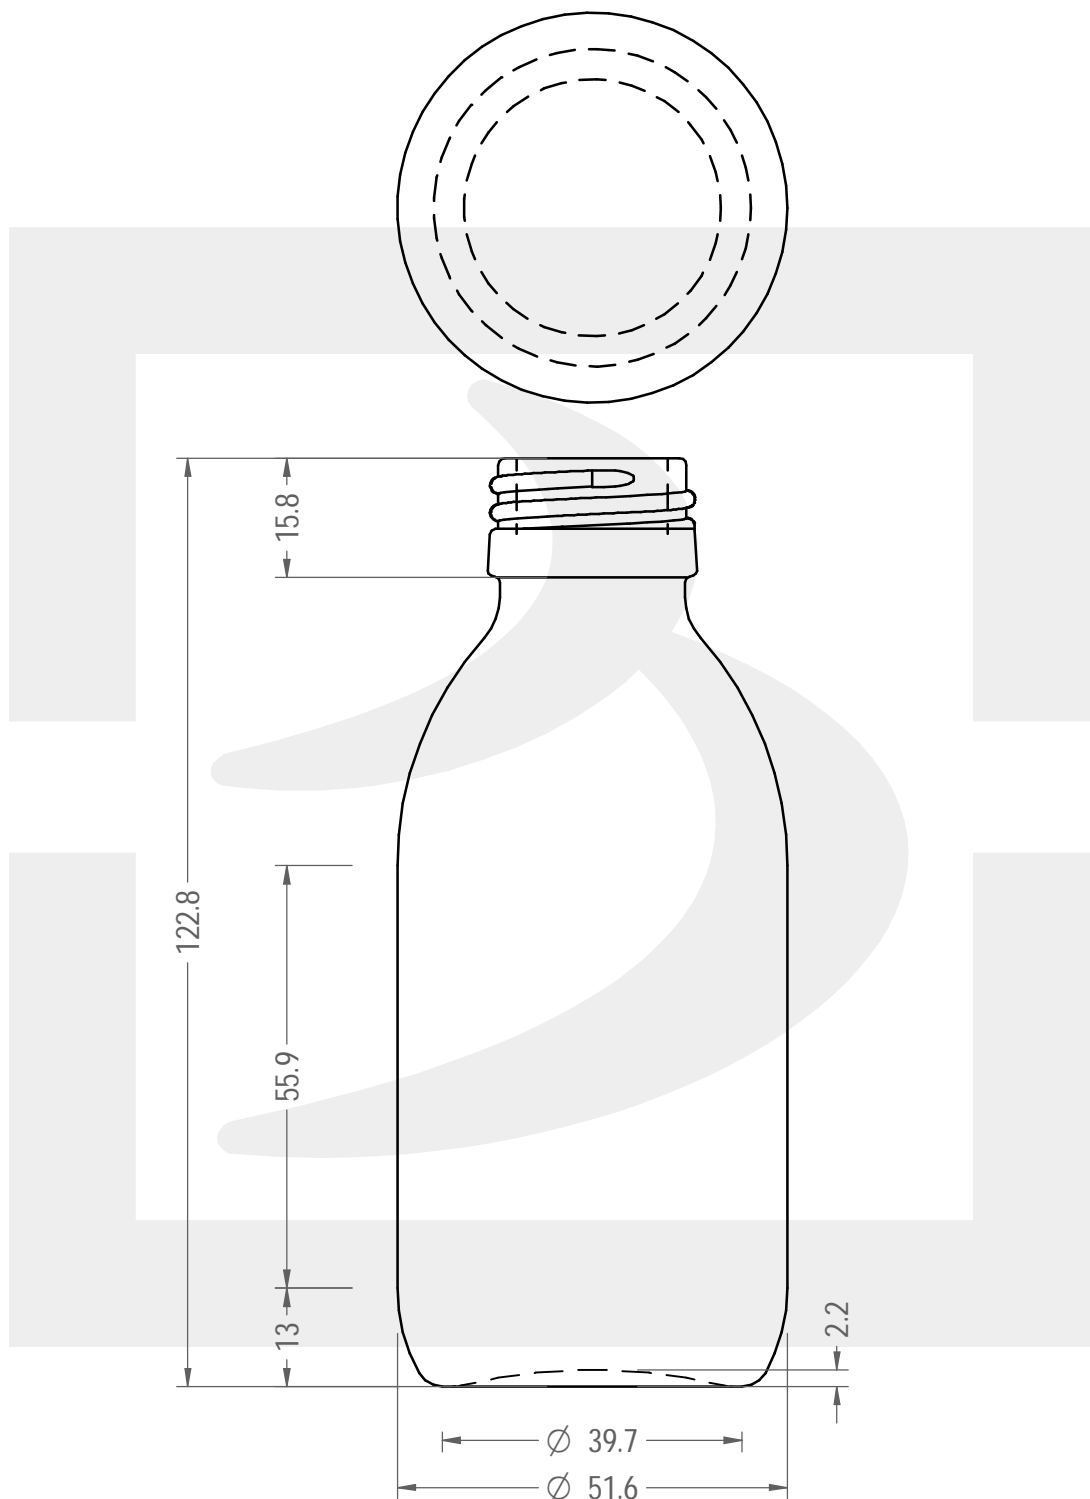

ARTICOLO / ITEM

FLACONE TONDO 150 (774/150) P28 V3°

Colore : BIANCO
Color :

 **bruni glass**
a **berlin packaging** company

www.brunglass.com

SCALA: 1:1
SCALE:

| | | | |
|---|-------|--|--------------|
| Capacità R.B. (c.c.) : Brimful cap. (c.c.) : | 150 | Peso vetro (gr): Glass weight (gr): | 98 |
| Altezza tot (mm): Total height (mm): | 122.8 | Bocca: Finish: | PILFER-PROOF |
| Diametro corpo (mm): Body diameter (mm): | 51.6 | Min. foro passante (mm): Minimum through bore (mm): | 16 |

LE QUOTE SONO ESPRESSE IN mm
DIMENSIONS ARE EXPRESSED IN mm

COD. ARTICOLO / ITEM CODE
13975T1