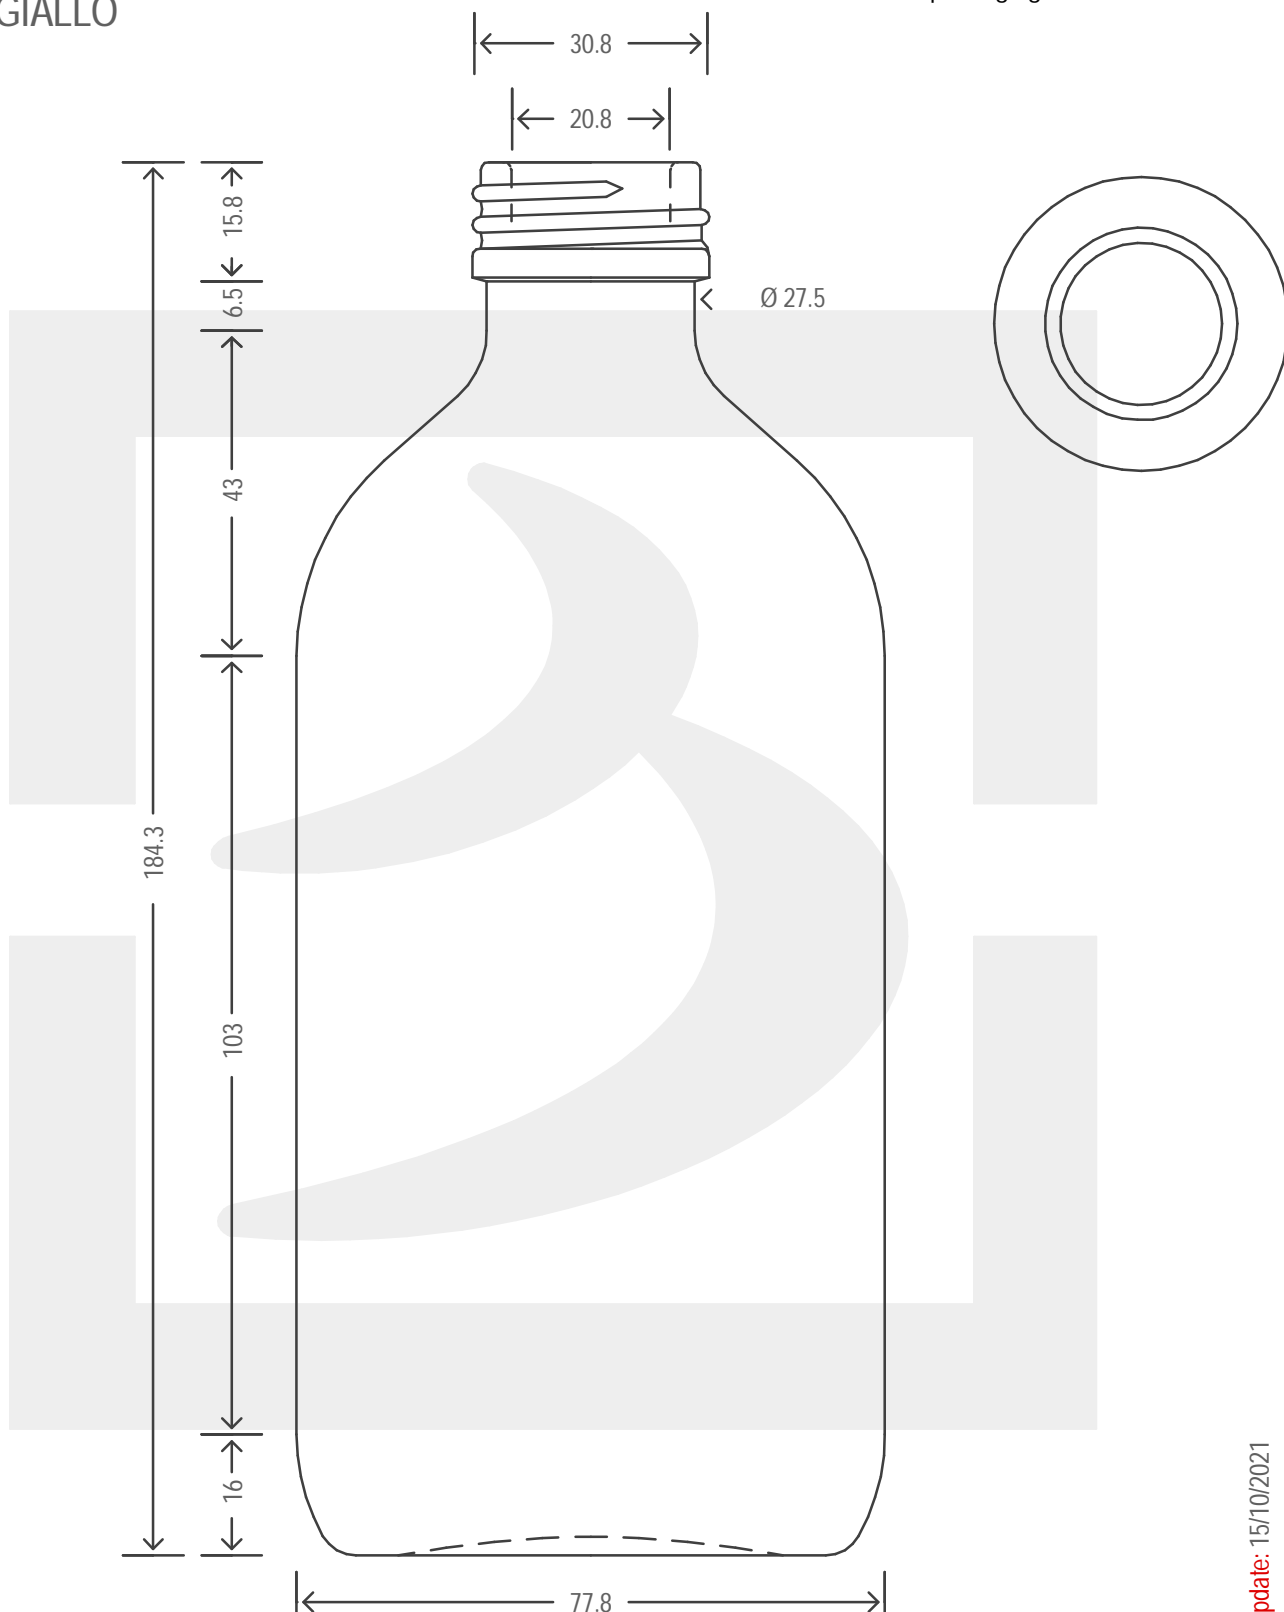

ARTICOLO / ITEM

FLACONE TONDO AM 500 P 31,5 VG

Colore : GIALLO
Color : GIALLO

bruni glass

berlinpackaging.eu

Il disegno è puramente indicativo e non vincolante - Berlin Packaging Italy S.p.A. non assume garanzia od obbligazione alcuna per l'utilizzo del presente disegno nè per le informazioni in esso riportate
This drawing is approximate and not binding - Berlin Packaging Italy S.p.A. does not assume any guarantee or obligation for use of this drawing or for information contained therein

Capacità R.B. (c.c.): Brimful capacity (c.c.):	552	Peso vetro (gr): Glass weight (gr):	310
Altezza tot. (mm): Total height (mm):	184.3	Bocca: Finish:	PILFER-PROOF
Diametro corpo (mm): Body diameter (mm):	77.8	Min. foro passante (mm): Minimum through bore (mm):	
Resistenza a pressione (bar): Pressure resistance (bar):	-	Scala: Scale:	1:1

COD. ARTICOLO / ITEM CODE

00677T2

Per ulteriori informazioni tecniche contattare il referente commerciale
For full technical details please contact sales representative

Data ultimo aggiornamento / Last update: 15/10/2021
Origine / Source: 00677