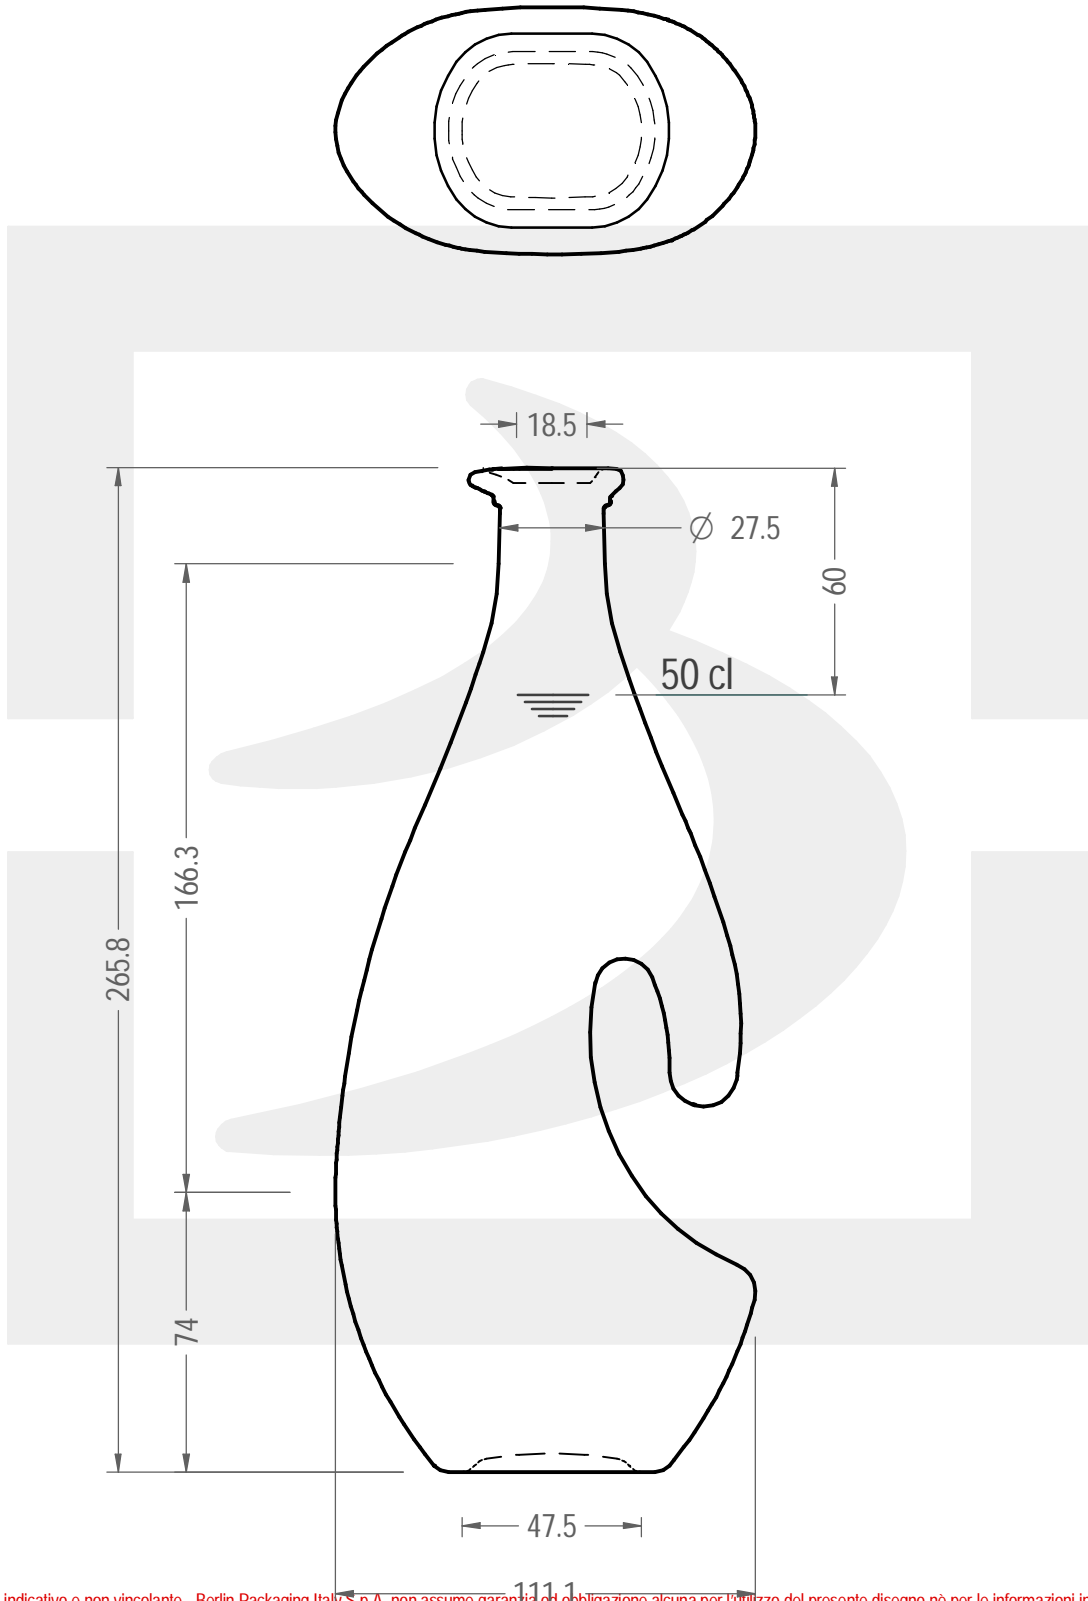

ARTICOLO / ITEM

BOT. ESPERIENZA EVO 500 CB VA *

Colore : VERDE ANTICO
Color : VERDE ANTICO

bruni glass

berlinpackaging.eu

Il disegno è puramente indicativo e non vincolante - Berlin Packaging Italy S.p.A. non assume garanzia od obbligazione alcuna per l'utilizzo del presente disegno nè per le informazioni in esso riportate
This drawing is approximate and not binding - Berlin Packaging Italy S.p.A. does not assume any guarantee or obligation for use of this drawing or for information contained therein

Capacità R.B. (c.c.):	518	Peso vetro (gr):	600
Brimful capacity (c.c.):		Glass weight (gr):	
Altezza tot. (mm):	265.8	Bocca:	BECCUCCIO
Total height (mm):		Finish:	
Diametro corpo (mm):	111.1	Min. foro passante (mm):	16
Body diameter (mm):		Minimum through bore (mm):	
Resistenza a pressione (bar):	-	Scala:	1:2
Pressure resistance (bar):		Scale:	

Per ulteriori informazioni tecniche contattare il referente commerciale
For full technical details please contact sales representative

COD. ARTICOLO / ITEM CODE
21218P2

MODELLO DEPOSITATO - PATENTED

Data ultimo aggiornamento / Last update: 15/11/2021
Origine / Source: 21218