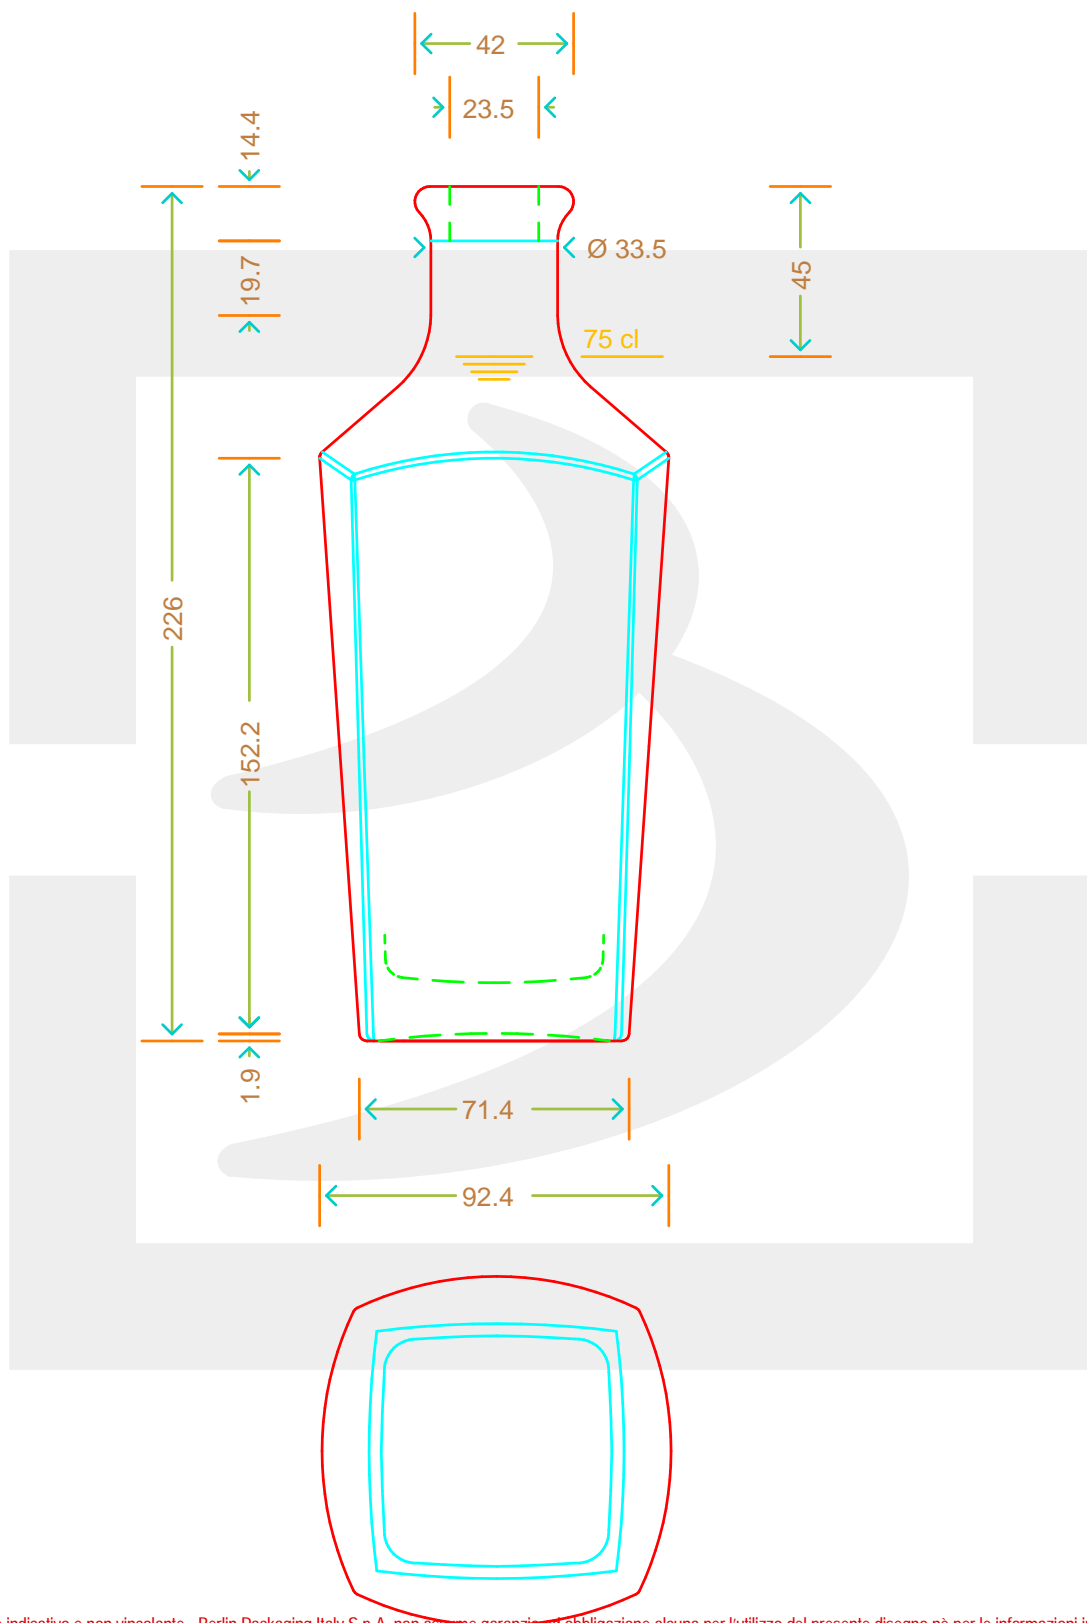

ARTICOLO / ITEM

BOT. DECANTER REGINA 750 BP $ *

Colore : BIANCO EXTRA
Color :

berlinpackaging.eu

MODELLO DEPOSITATO - PATENTED

Il disegno è puramente indicativo e non vincolante - Berlin Packaging Italy S.p.A. non assume garanzia od obbligazione alcuna per l'utilizzo del presente disegno nè per le informazioni in esso riportate
This drawing is approximate and not binding - Berlin Packaging Italy S.p.A. does not assume any guarantee or obligation for use of this drawing or for information contained therein

Capacità R.B. (c.c.): Brimful capacity (c.c.):	772	Peso vetro (gr): Glass weight (gr):	750
Altezza tot. (mm): Total height (mm):	226	Bocca: Finish:	BOCCA PROFUMO
Diametro corpo (mm): Body diameter (mm):	92.4	Min. foro passante (mm): Minimum through bore (mm):	20
Resistenza a pressione (bar): Pressure resistance (bar):	-	Scala: Scale:	1:1

Per ulteriori informazioni tecniche contattare il referente commerciale
For full technical details please contact sales representative

COD. ARTICOLO / ITEM CODE
18780D1

Data ultimo aggiornamento / Last update: 22/11/2021
Origine / Source: 18780