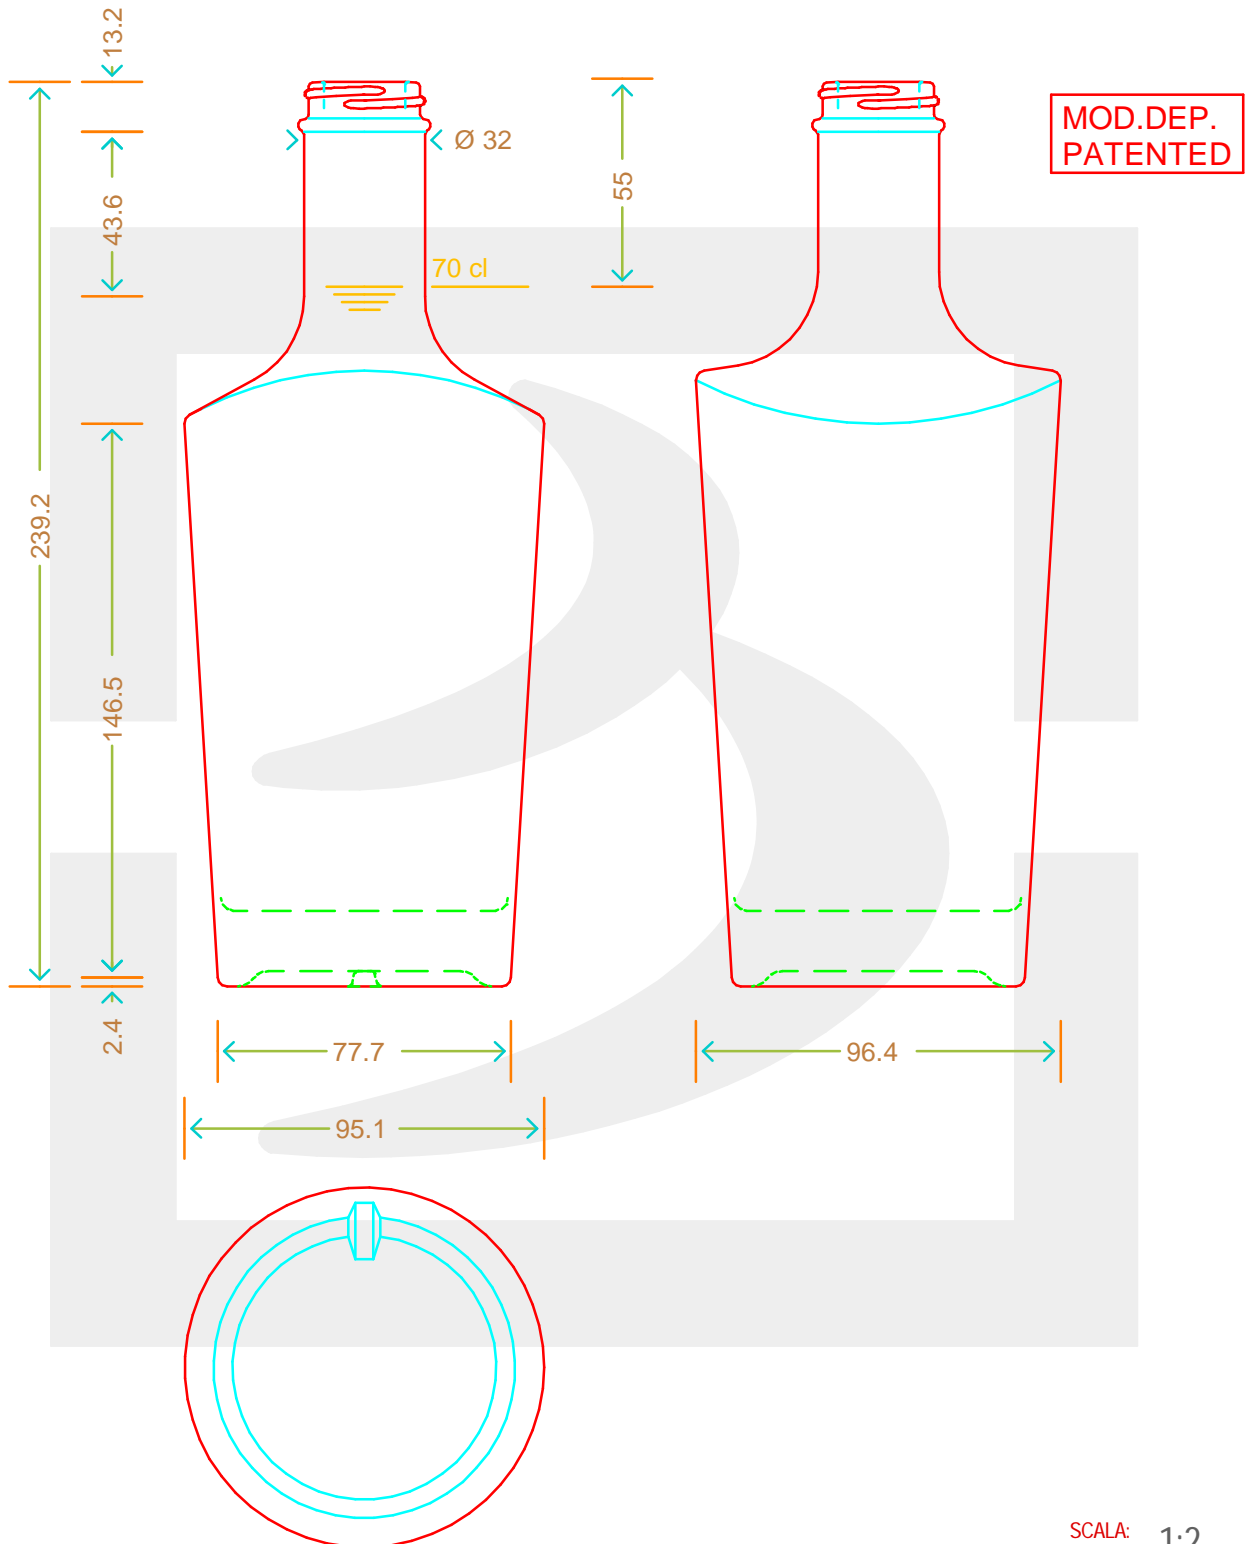

ARTICOLO / ITEM

BOT. DEC LOLA 700 GPI 400/33 SK *

Colore : BIANCO
Color :

bruni glass
a berlin packaging company

www.bruniglass.com

SCALA: 1:2
SCALE:

Capacità R.B. (c.c.) :	721	Peso vetro (gr):	750
Brimful cap. (c.c.) :		Glass weight (gr):	
Altezza tot (mm):	239.2	Bocca:	GPI
Total height (mm):		Finish:	
Diametro corpo (mm):	96.4	Min. foro passante (mm):	18
Body diameter (mm):		Minimum through bore (mm):	

LE QUOTE SONO ESPRESSE IN mm
DIMENSIONS ARE EXPRESSED IN mm

COD. ARTICOLO / ITEM CODE
13914D1

Data ultimo aggiornamento / Last update: 14/09/2021
Origine / Source: 13914