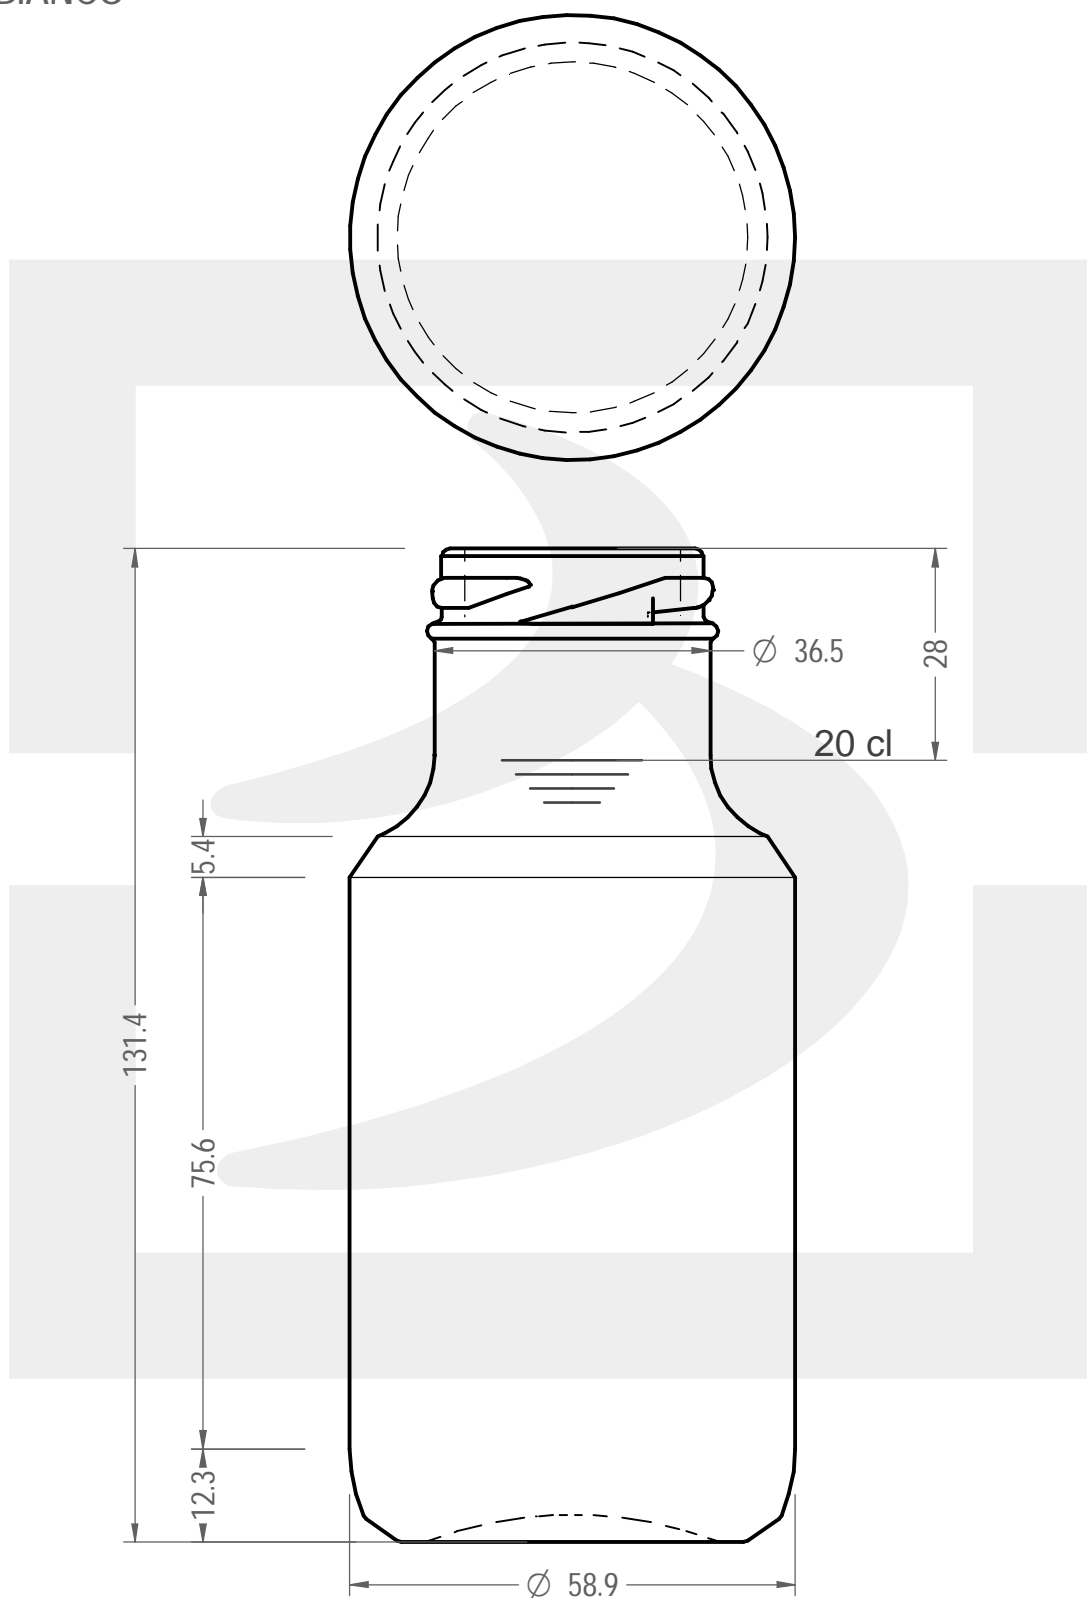

ARTICOLO / ITEM

BOT. BLANCA SAUCE 200 T 38 # *

Colore : BIANCO
Color : BIANCO

bruni glass

berlinpackaging.eu

Il disegno è puramente indicativo e non vincolante - Berlin Packaging Italy S.p.A. non assume garanzia od obbligazione alcuna per l'utilizzo del presente disegno nè per le informazioni in esso riportate
This drawing is approximate and not binding - Berlin Packaging Italy S.p.A. does not assume any guarantee or obligation for use of this drawing or for information contained therein

Capacità R.B. (c.c.):	220	Peso vetro (gr):	170
Brimful capacity (c.c.):		Glass weight (gr):	
Altezza tot. (mm):	131.4	Bocca:	TWIST-OFF
Total height (mm):		Finish:	
Diametro corpo (mm):	58.9	Min. foro passante (mm):	
Body diameter (mm):		Minimum through bore (mm):	
Resistenza a pressione (bar):	-	Scala:	1:1
Pressure resistance (bar):		Scale:	

Per ulteriori informazioni tecniche contattare il referente commerciale
For full technical details please contact sales representative

COD. ARTICOLO / ITEM CODE
21483T2

Data ultimo aggiornamento / Last update: 16/11/2021
Origine / Source: 21483