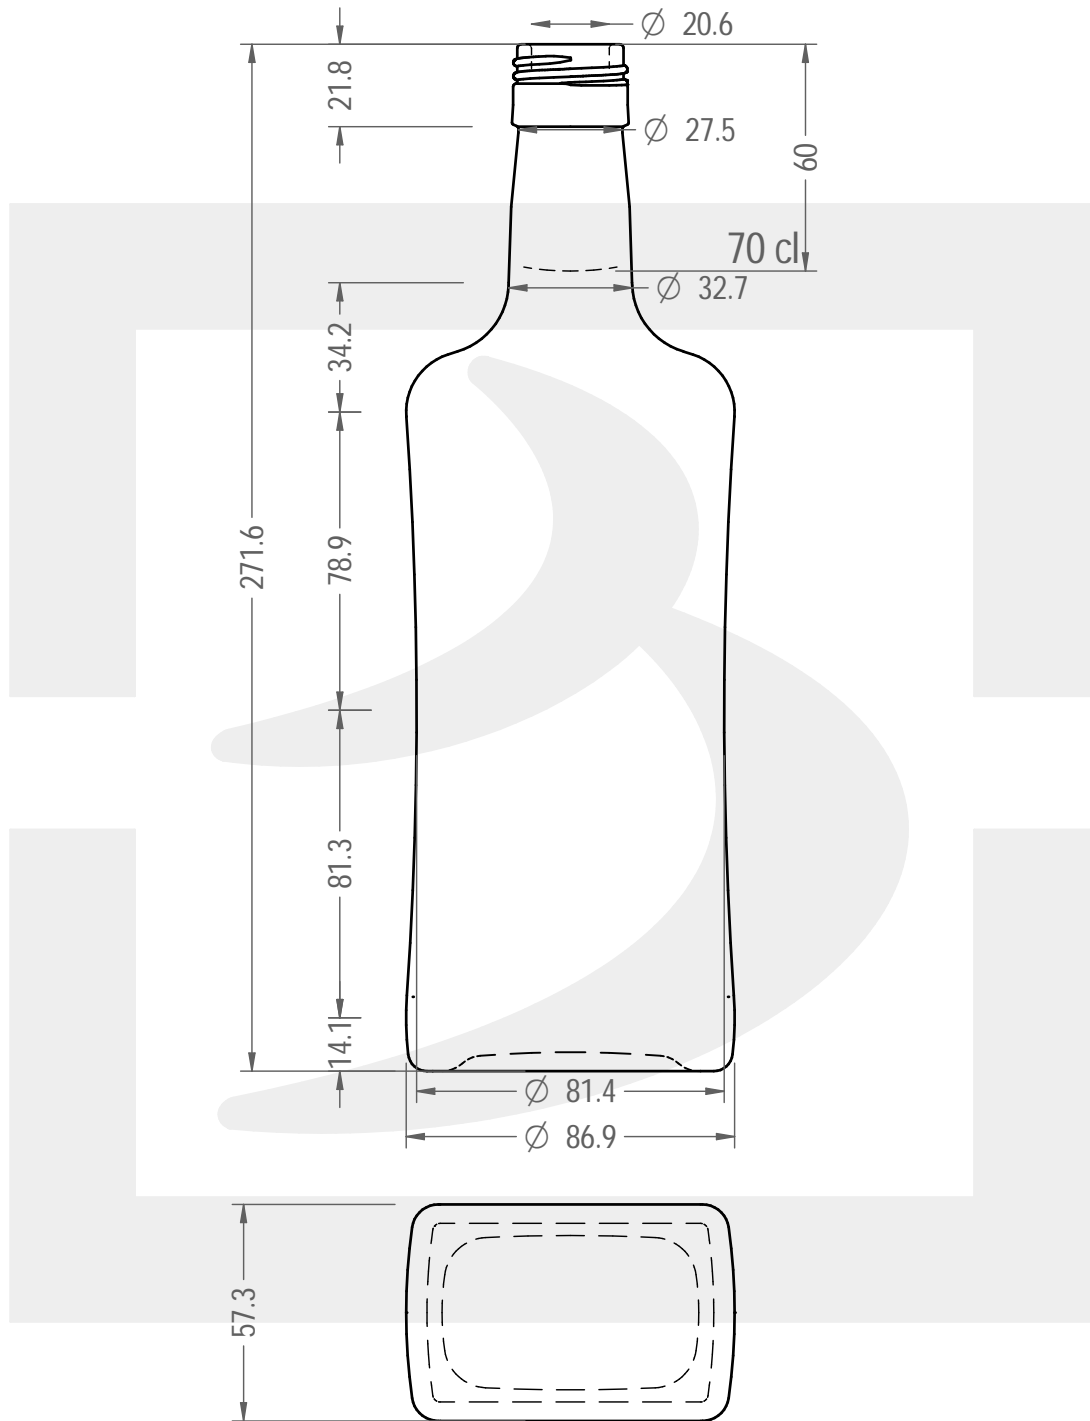

ARTICOLO / ITEM

BOT. DANGEL 700 PP 31,5x44 $ *

Colore : BIANCO
Color : BIANCO

bruni glass

berlinpackaging.eu

Il disegno è puramente indicativo e non vincolante - Berlin Packaging Italy S.p.A. non assume garanzia od obbligazione alcuna per l'utilizzo del presente disegno nè per le informazioni in esso riportate
This drawing is approximate and not binding - Berlin Packaging Italy S.p.A. does not assume any guarantee or obligation for use of this drawing or for information contained therein

Capacità R.B. (c.c.): Brimful capacity (c.c.):	725	Peso vetro (gr): Glass weight (gr):	550
Altezza tot. (mm): Total height (mm):	271.6	Bocca: Finish:	PILFER-PROOF
Diametro corpo (mm): Body diameter (mm):	87	Min. foro passante (mm): Minimum through bore (mm):	
Resistenza a pressione (bar): Pressure resistance (bar):	-	Scala: Scale:	1:2

Per ulteriori informazioni tecniche contattare il referente commerciale
For full technical details please contact sales representative

COD. ARTICOLO / ITEM CODE
27606P2

Data ultimo aggiornamento / Last update: 05/04/2022
Origine / Source: 27606