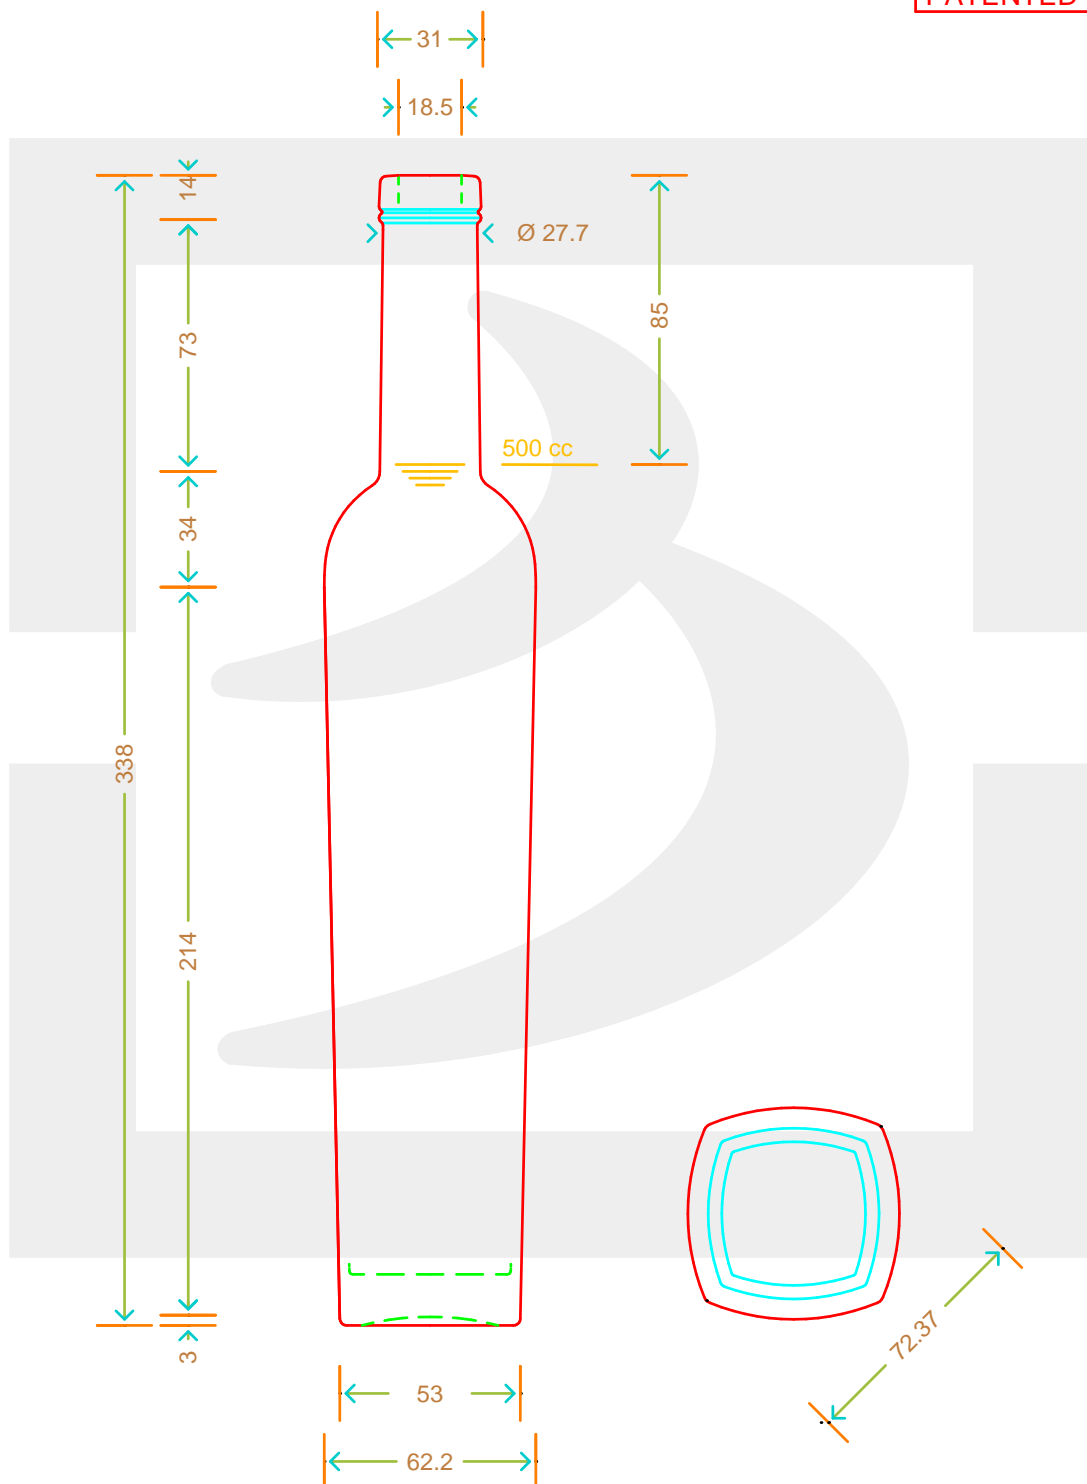

ARTICOLO / ITEM

BOT. CATERINA 500 BETS *

Colore : BIANCO
Color : BIANCO

bruni glass

berlinpackaging.eu

MOD.DEP.
PATENTED

Il disegno è puramente indicativo e non vincolante - Berlin Packaging Italy S.p.A. non assume garanzia od obbligazione alcuna per l'utilizzo del presente disegno nè per le informazioni in esso riportate
This drawing is approximate and not binding - Berlin Packaging Italy S.p.A. does not assume any guarantee or obligation for use of this drawing or for information contained therein

Capacità R.B. (c.c.):	527	Peso vetro (gr):	600
Brimful capacity (c.c.):		Glass weight (gr):	
Altezza tot. (mm):	338	Bocca:	BETS
Total height (mm):		Finish:	
Diametro corpo (mm):	62.4	Min. foro passante (mm):	14
Body diameter (mm):		Minimum through bore (mm):	
Resistenza a pressione (bar):	-	Scala:	1:1
Pressure resistance (bar):		Scale:	

Per ulteriori informazioni tecniche contattare il referente commerciale
For full technical details please contact sales representative

COD. ARTICOLO / ITEM CODE
11787D2

Data ultimo aggiornamento / Last update: 01/12/2021
Origine / Source: 11787