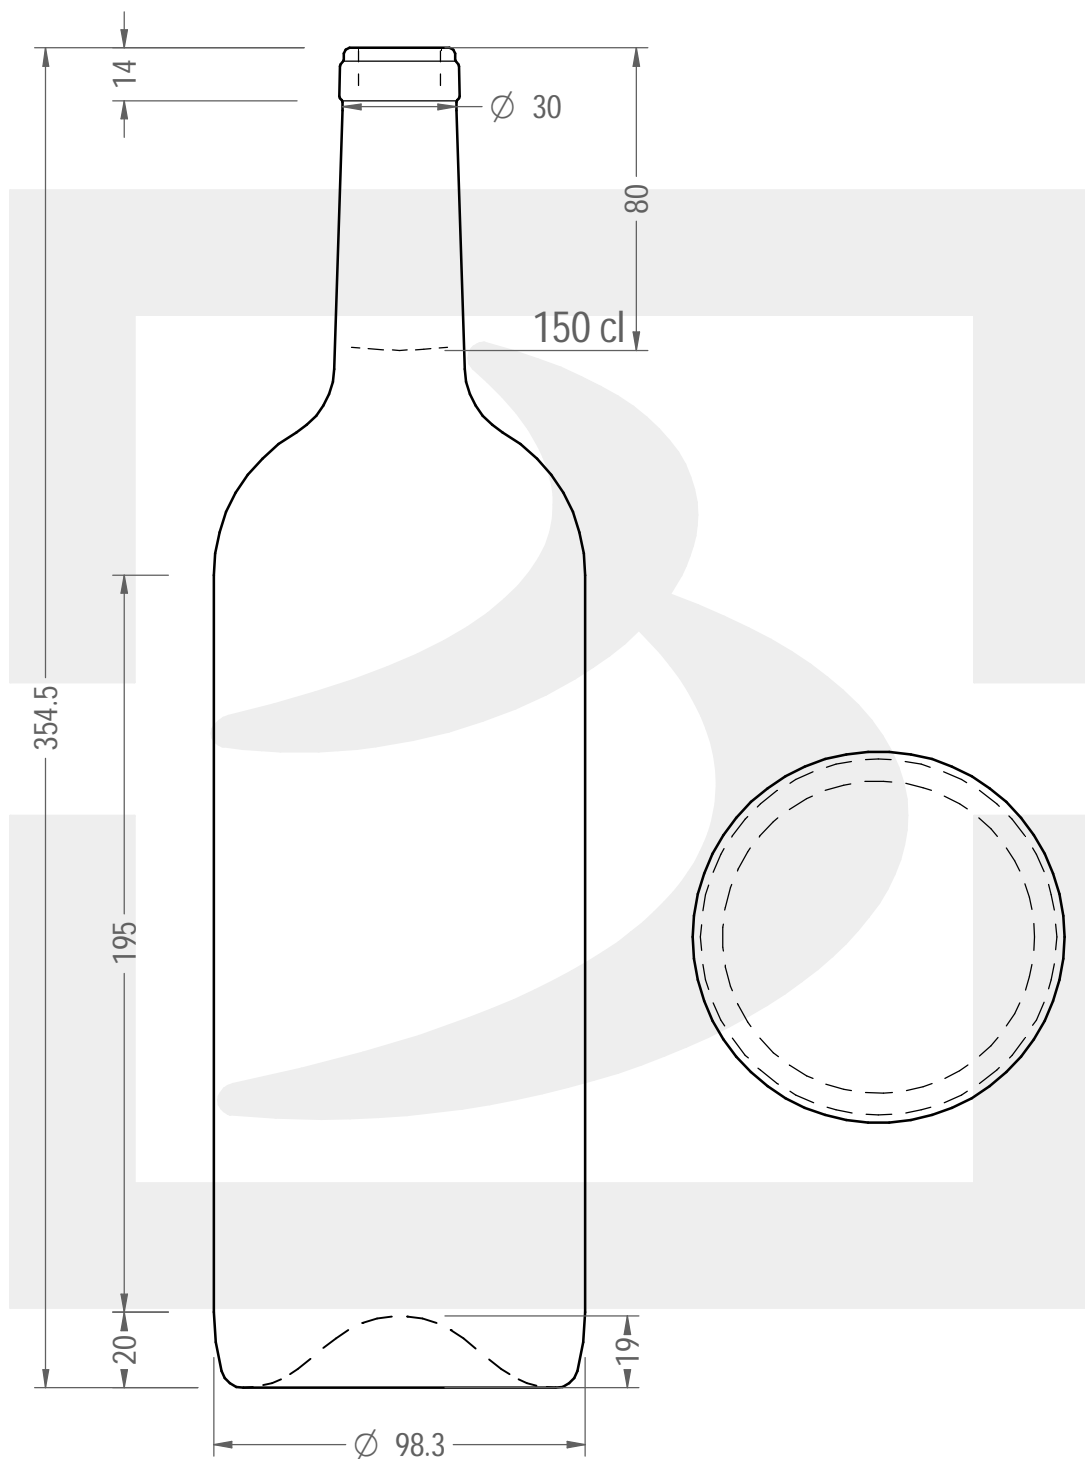

# BOT. BORD HORUS MAGNA STD 1500 S VG

Colore :  
Color : **GIALLO**

 **bruni glass**  
a **berlin packaging** company

www.bruniglass.com

SCALA: 1:2  
SCALE:

Capacità R.B. (c.c.): Brimful cap. (c.c.):	1527	Peso vetro (gr): Glass weight (gr):	875
Altezza tot (mm): Total height (mm):	354.5	Bocca: Finish:	SUGHERO
Diametro corpo (mm): Body diameter (mm):	98.3	Min. foro passante (mm): Minimum through bore (mm):	17.5

LE QUOTE SONO ESPRESSE IN mm  
DIMENSIONS ARE EXPRESSED IN mm

COD. ARTICOLO / ITEM CODE  
**27376P3**

Data ultimo aggiornamento / Last update: 03/09/2021  
Origine / Source: 26234