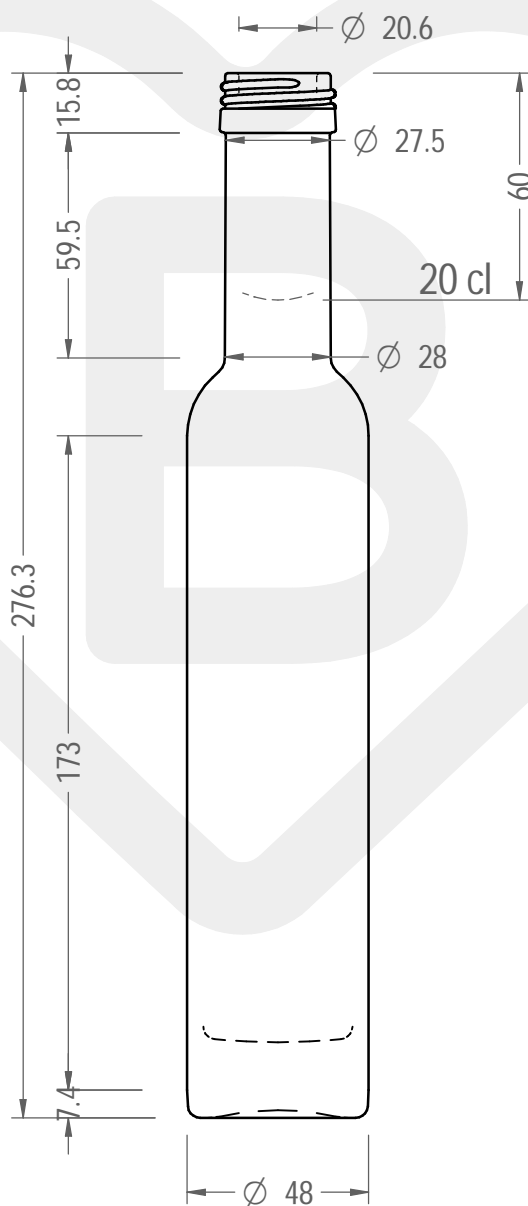

ITEM

B BORD S25 200 STEPH P31,5X18 BT \$*

Color : BIANCO EXTRA

berlinpackaging.eu

This drawing is approximate and not binding - Berlin Packaging Italy S.p.A. does not assume any guarantee or obligation for use of this drawing or for information contained therein

Brimful capacity (c.c.):	217	Weight (g):	450
Finish:	PILFER-PROOF	Minimum through bore (mm):	16
Pressure resistance (bar):	-		

For full technical details please contact sales representative

ITEM CODE: **18638P1**