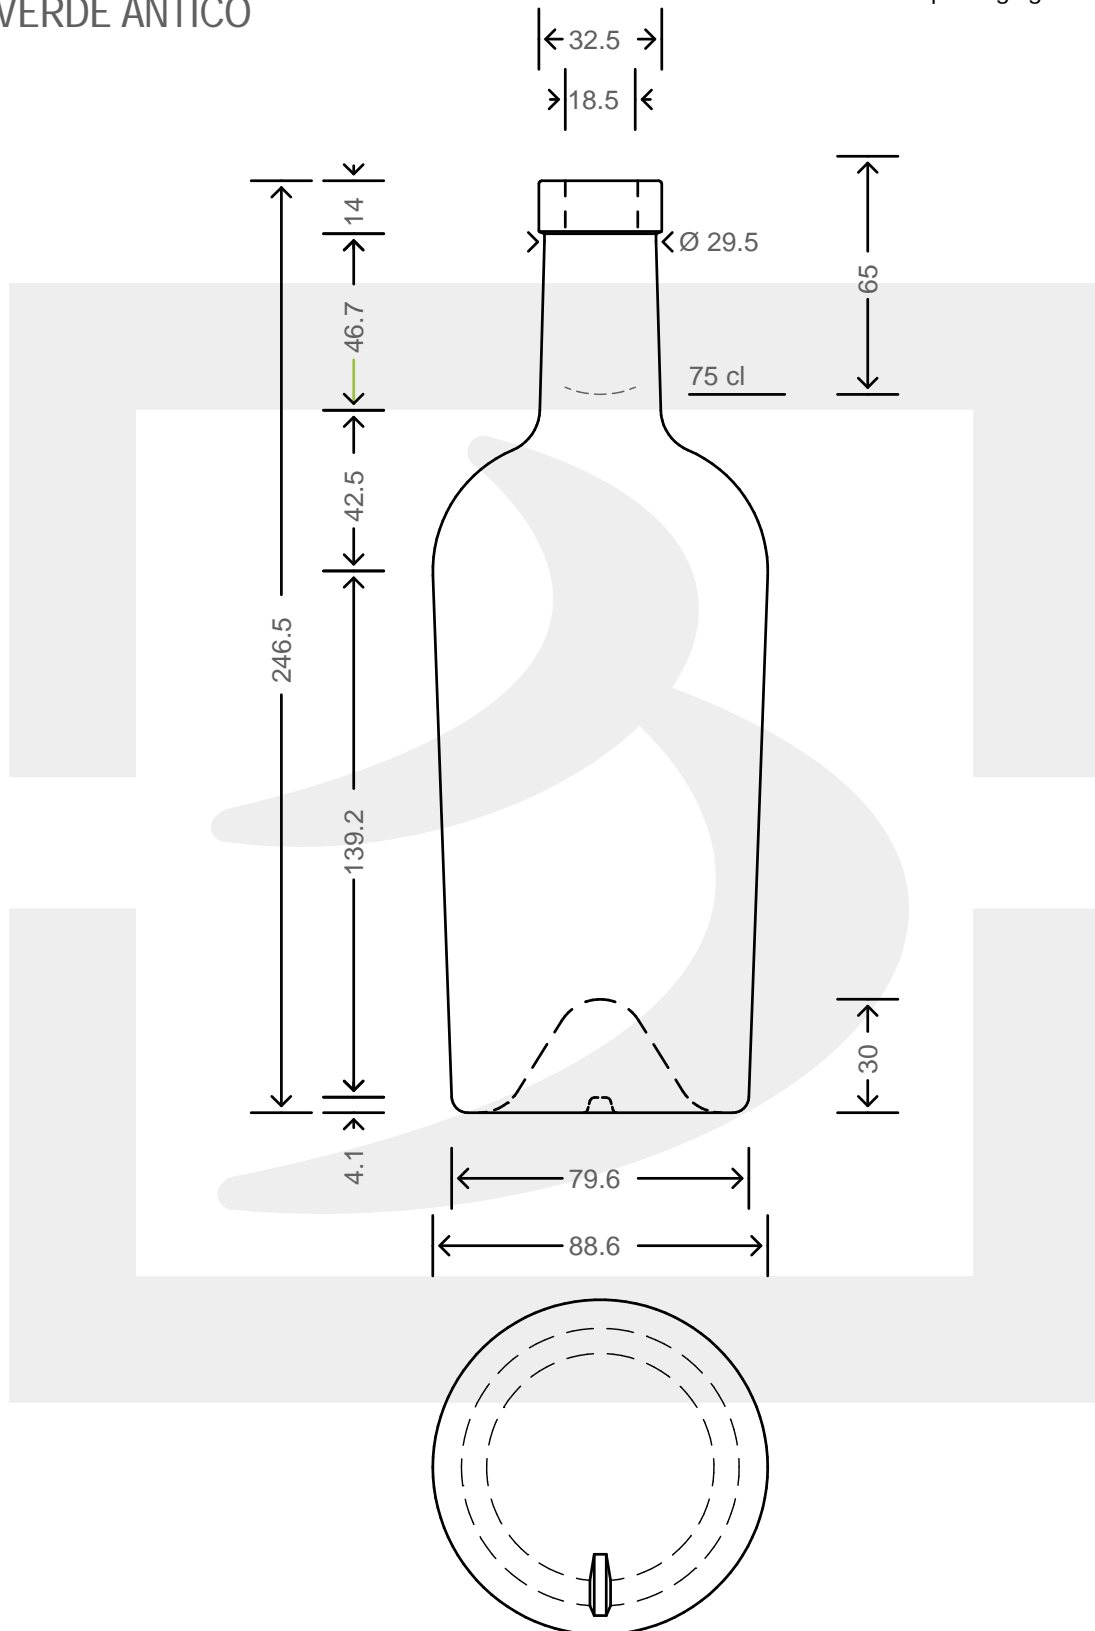

Colore : VERDE ANTICO
Color :

Il disegno è puramente indicativo e non vincolante - Berlin Packaging Italy S.p.A. non assume garanzia od obbligazione alcuna per l'utilizzo del presente disegno nè per le informazioni in esso riportate
This drawing is approximate and not binding - Berlin Packaging Italy S.p.A. does not assume any guarantee or obligation for use of this drawing or for information contained therein

Capacità R.B. (c.c.):	773	Peso vetro (gr):	520
Brimful capacity (c.c.):		Glass weight (gr):	
Altezza tot. (mm):	246.5	Bocca:	FASCETTA
Total height (mm):		Finish:	
Diametro corpo (mm):	88.6	Min. foro passante (mm):	17
Body diameter (mm):		Minimum through bore (mm):	
Resistenza a pressione (bar):	-	Scala:	1:1
Pressure resistance (bar):		Scale:	

Per ulteriori informazioni tecniche contattare il referente commerciale
For full technical details please contact sales representative

COD. ARTICOLO / ITEM CODE
17219P2