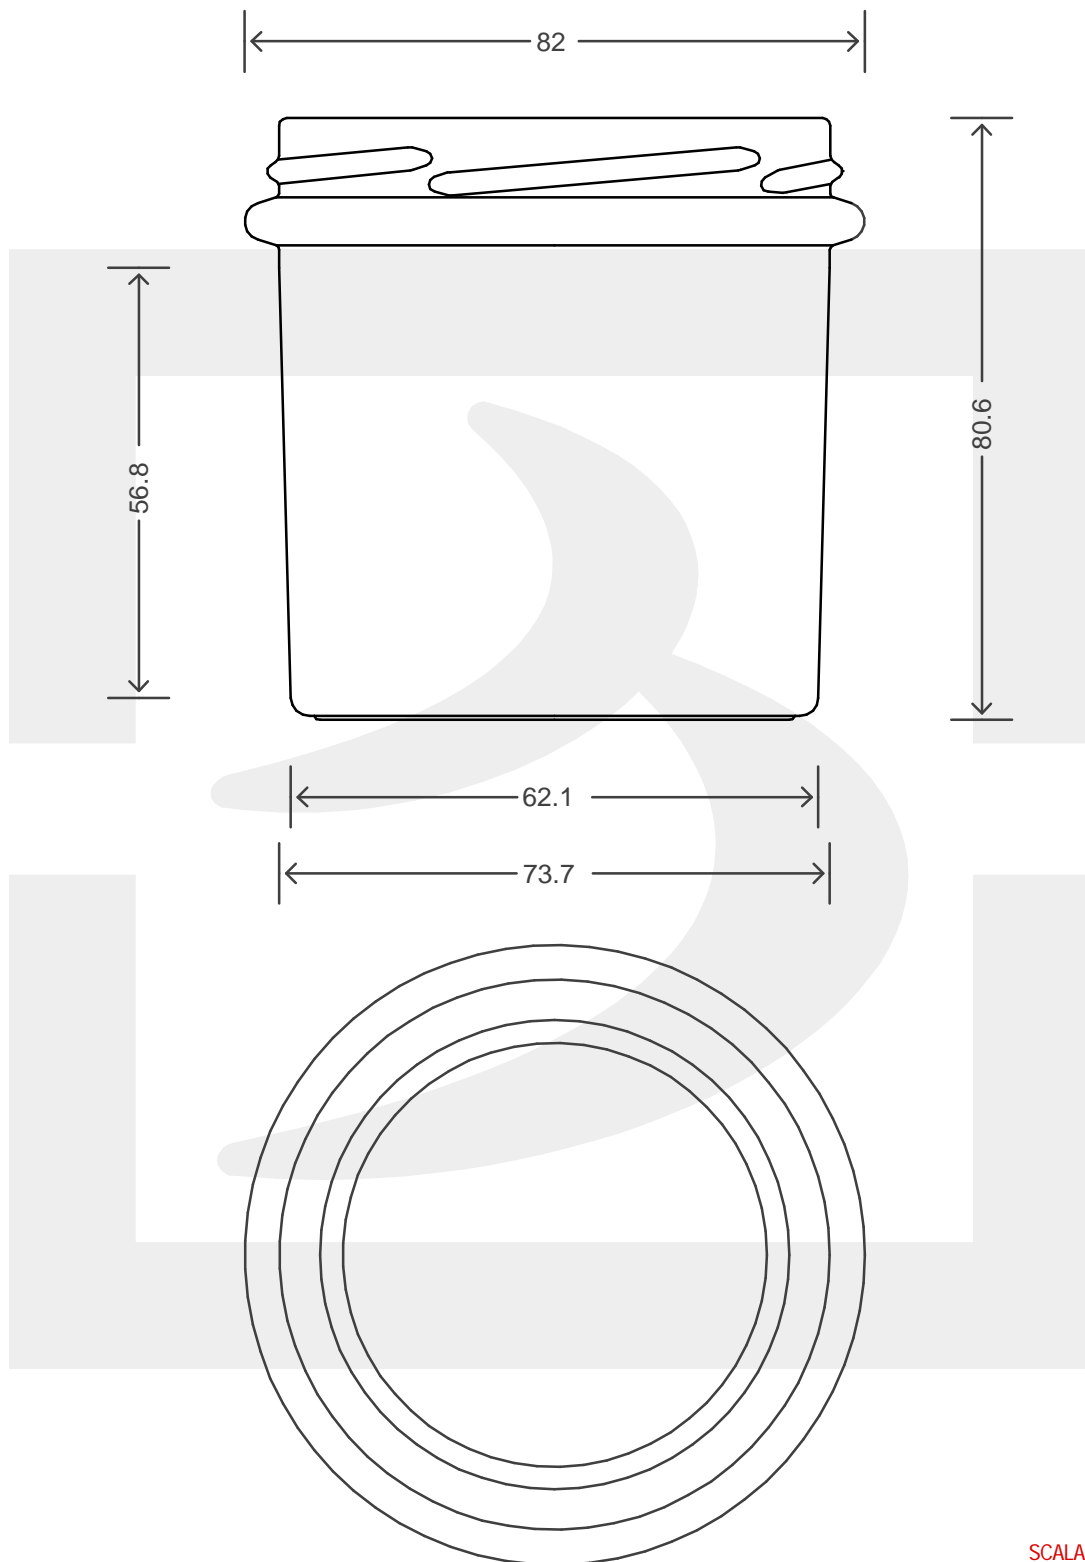

# VASO BONTA' BRUNI 260 CONICO T77BV\*

Colore : BIANCO  
Color :

 **bruni glass**  
a **berlin packaging** company

www.bruniglass.com

SCALA: 1:1  
SCALE:

Capacità R.B. (c.c.) : Brimful cap. (c.c.) :	260	Peso vetro (gr): Glass weight (gr):	180
Altezza tot (mm): Total height (mm):	80.6	Bocca: Finish:	TWIST-OFF
Diametro corpo (mm): Body diameter (mm):	82	Min. foro passante (mm): Minimum through bore (mm):	

LE QUOTE SONO ESPRESSE IN mm  
DIMENSIONS ARE EXPRESSED IN mm

COD. ARTICOLO / ITEM CODE  
**13548P1**