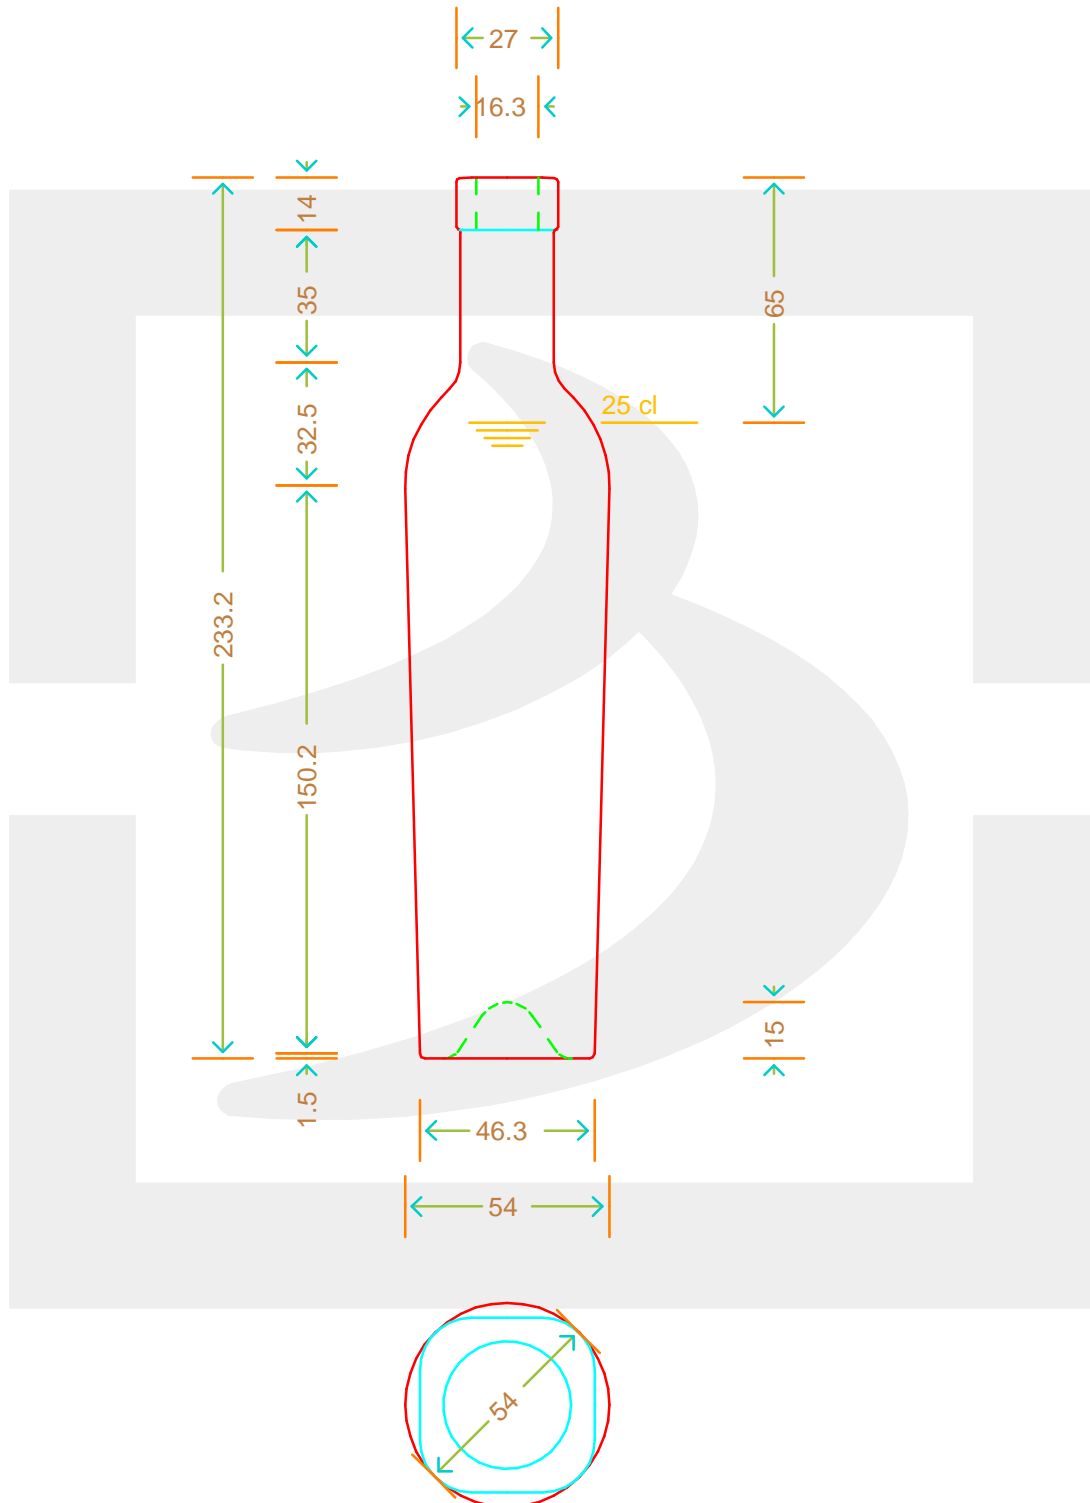

ARTICOLO / ITEM

BOT. BELLOLIO 250 F14 *

Colore : BIANCO
Color : BIANCO

bruni glass

berlinpackaging.eu

Il disegno è puramente indicativo e non vincolante - Berlin Packaging Italy S.p.A. non assume garanzia od obbligazione alcuna per l'utilizzo del presente disegno nè per le informazioni in esso riportate
This drawing is approximate and not binding - Berlin Packaging Italy S.p.A. does not assume any guarantee or obligation for use of this drawing or for information contained therein

Capacità R.B. (c.c.): Brimful capacity (c.c.):	270	Peso vetro (gr): Glass weight (gr):	300
Altezza tot. (mm): Total height (mm):	233.2	Bocca: Finish:	FASCETTA
Diametro corpo (mm): Body diameter (mm):	54	Min. foro passante (mm): Minimum through bore (mm):	13
Resistenza a pressione (bar): Pressure resistance (bar):	-	Scala: Scale:	1:1

Per ulteriori informazioni tecniche contattare il referente commerciale
For full technical details please contact sales representative

COD. ARTICOLO / ITEM CODE
11544T1

Data ultimo aggiornamento / Last update: 04/11/2021
Origine / Source: 09747