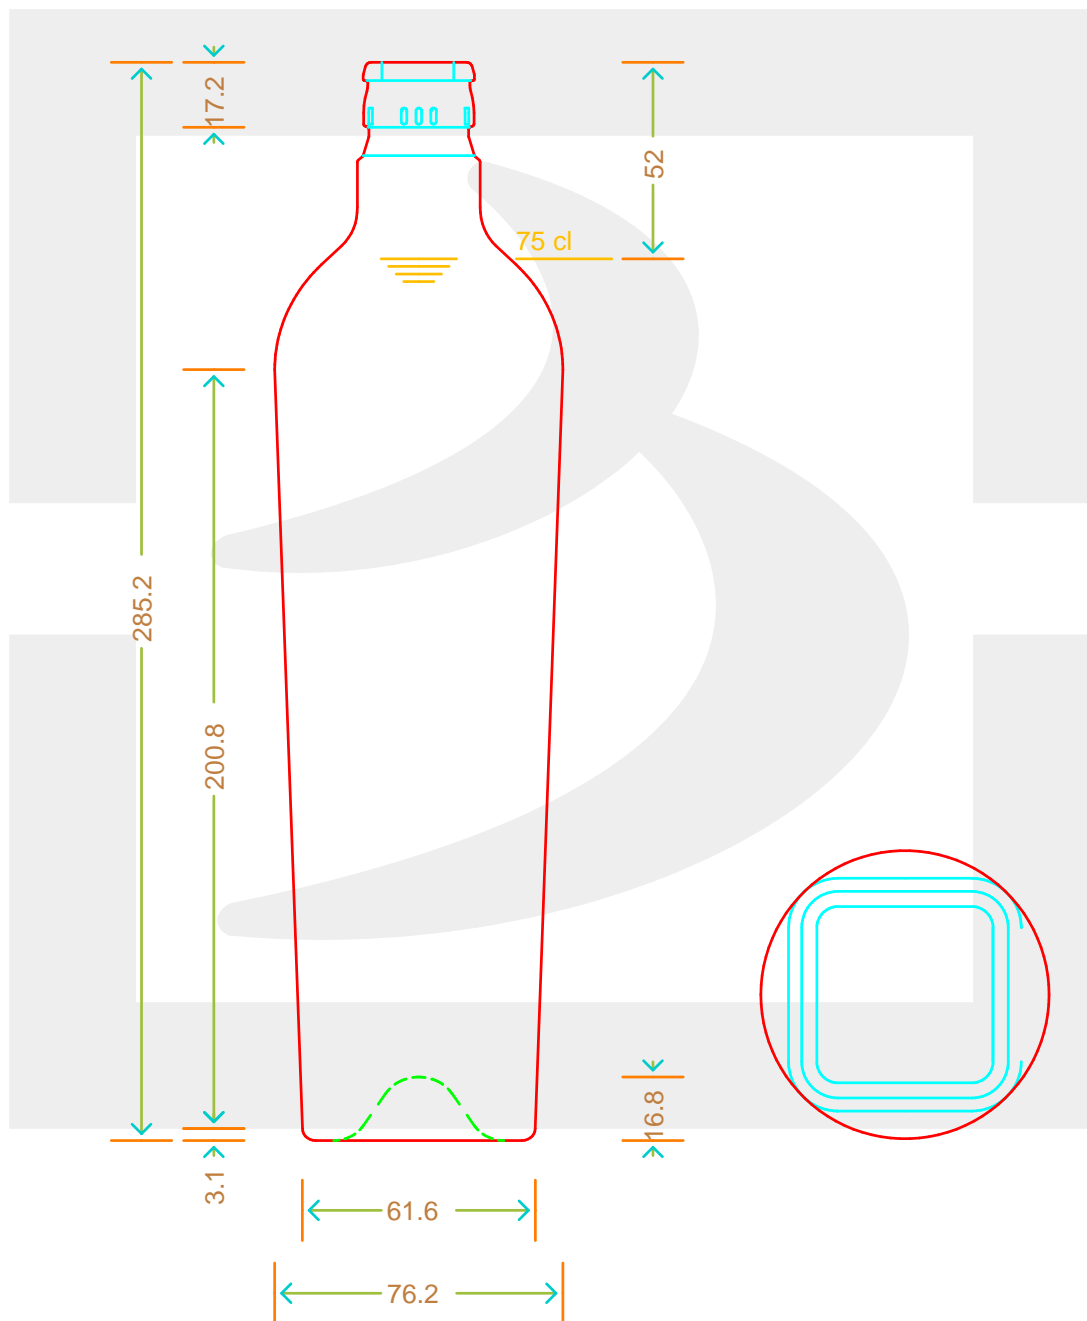

ARTICOLO / ITEM

BOT. BELLOLIO 750 LT TOP VA *

Colore : VERDE ANTICO
Color : VERDE ANTICO

berlinpackaging.eu

MOD.DEP.
PATENTED

Il disegno è puramente indicativo e non vincolante - Berlin Packaging Italy S.p.A. non assume garanzia od obbligazione alcuna per l'utilizzo del presente disegno nè per le informazioni in esso riportate
This drawing is approximate and not binding - Berlin Packaging Italy S.p.A. does not assume any guarantee or obligation for use of this drawing or for information contained therein

Capacità R.B. (c.c.): Brimful capacity (c.c.):	775	Peso vetro (gr): Glass weight (gr):	500
Altezza tot. (mm): Total height (mm):	285.2	Bocca: Finish:	TOP GUALA 1031/47
Diametro corpo (mm): Body diameter (mm):	76.2	Min. foro passante (mm): Minimum through bore (mm):	17
Resistenza a pressione (bar): Pressure resistance (bar):	-	Scala: Scale:	1:1

Per ulteriori informazioni tecniche contattare il referente commerciale
For full technical details please contact sales representative

COD. ARTICOLO / ITEM CODE
18241T1

Data ultimo aggiornamento / Last update: 22/11/2021
Origine / Source: 18241