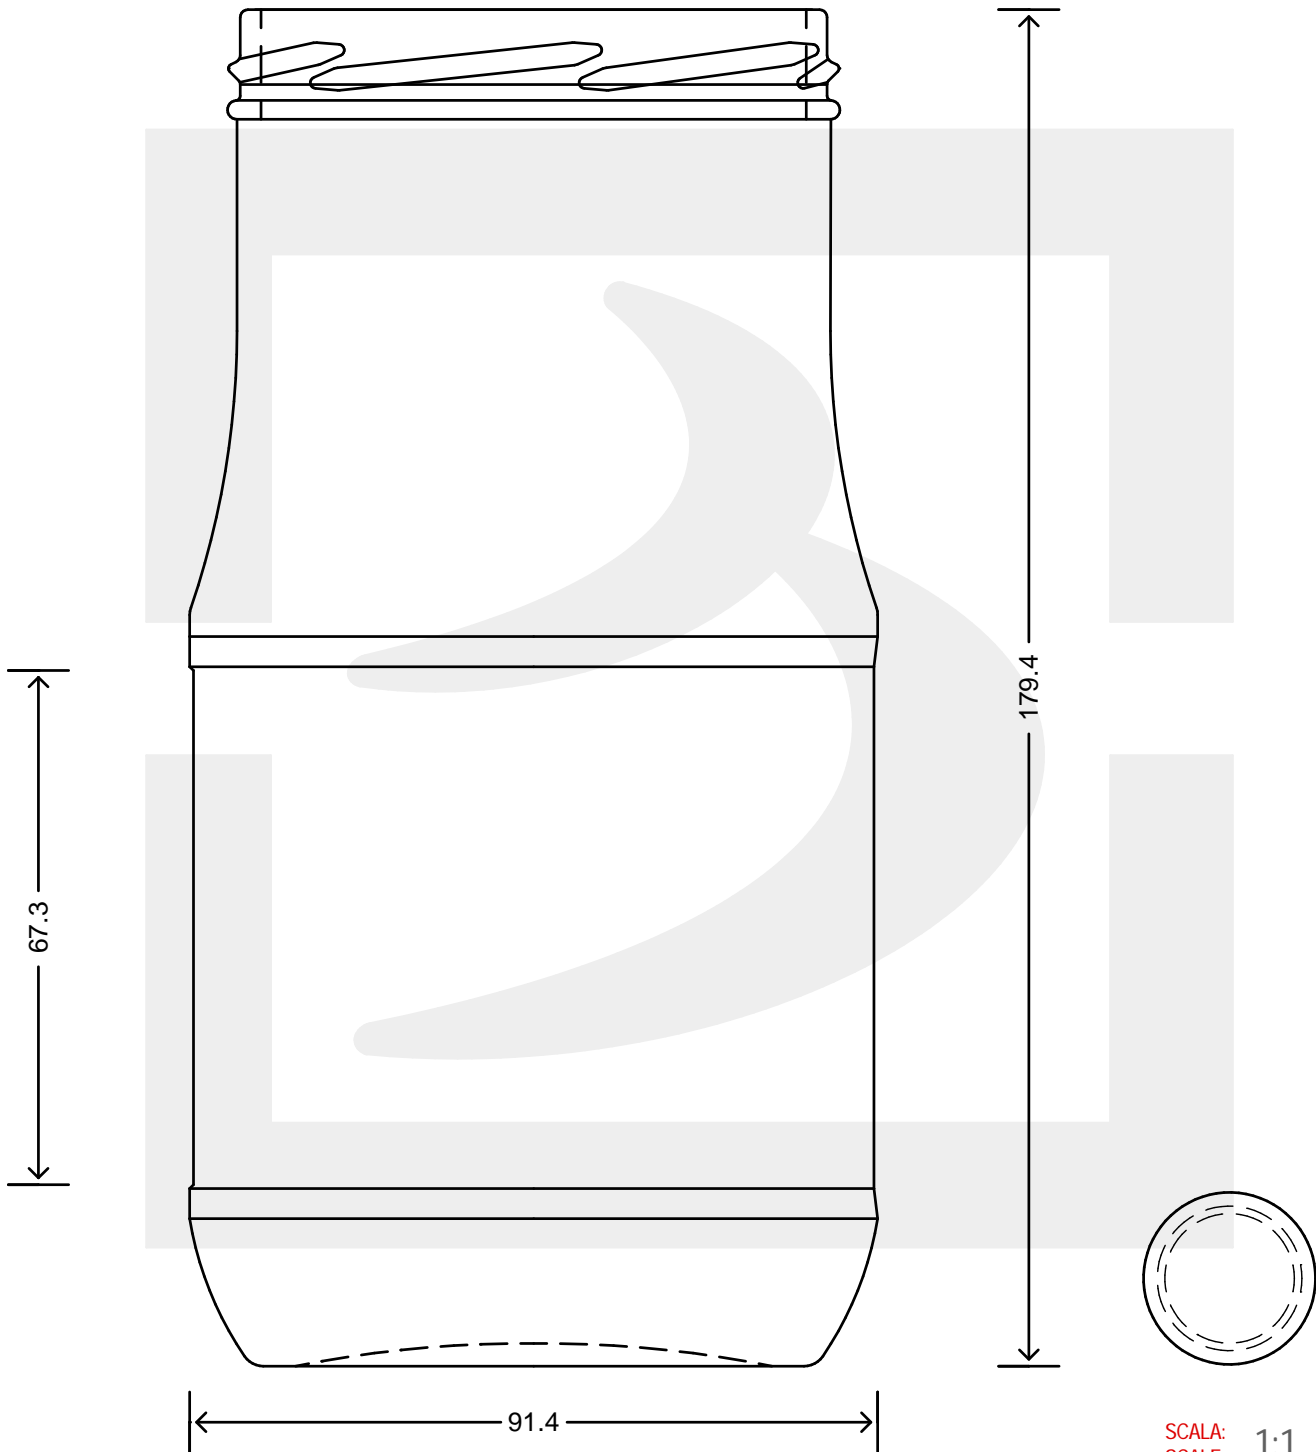

# VASO ATLAS 850 T 82 BV

Colore :  
Color : BIANCO

 **bruni glass**  
a **berlin packaging** company

www.bruniglass.com

Capacità R.B. (c.c.) :  
Brimful cap. (c.c.) :

850

Peso vetro (gr):  
Glass weight (gr):

415

Altezza tot (mm):  
Total height (mm):

179.4

Bocca:  
Finish:

TWIST-OFF

Diametro corpo (mm):  
Body diameter (mm):

91.4

Min. foro passante (mm):  
Minimum through bore (mm):

LE QUOTE SONO ESPRESSE IN mm  
DIMENSIONS ARE EXPRESSED IN mm

COD. ARTICOLO / ITEM CODE

**16909T2**