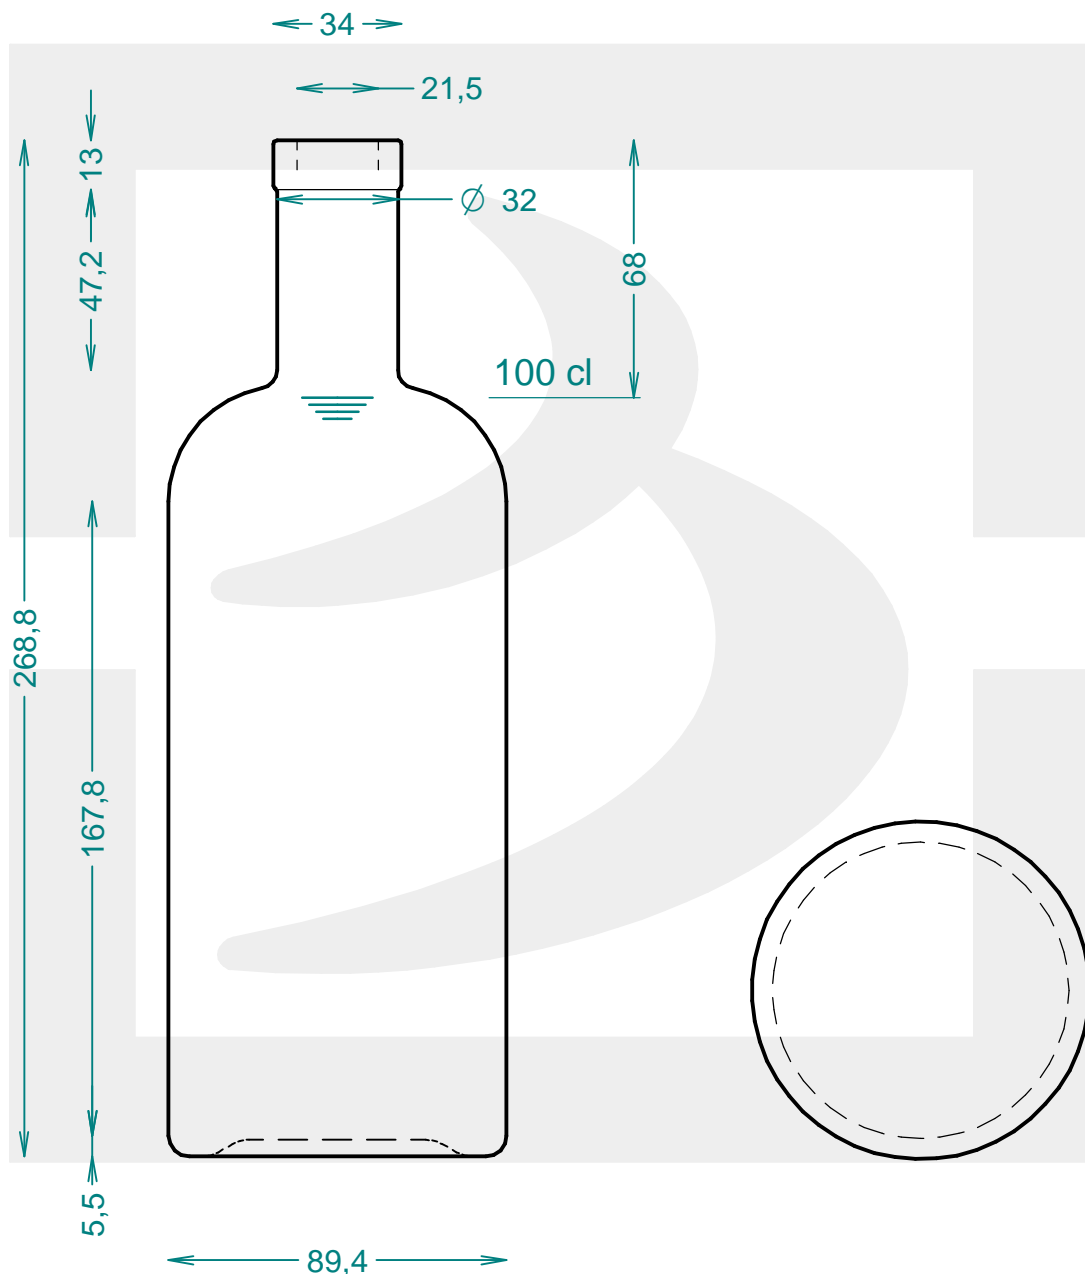

ARTICOLO / ITEM

BOT. ASPECT 1000 LIGHT F 13 VS *

Colore :
Color : BIANCO EXTRA

bruni glass

berlinpackaging.eu

Il disegno è puramente indicativo e non vincolante - Berlin Packaging Italy S.p.A. non assume garanzia od obbligazione alcuna per l'utilizzo del presente disegno nè per le informazioni in esso riportate
This drawing is approximate and not binding - Berlin Packaging Italy S.p.A. does not assume any guarantee or obligation for use of this drawing or for information contained therein

Capacità R.B. (c.c.):	1030	Peso vetro (gr):	600
Brimful capacity (c.c.):		Glass weight (gr):	
Altezza tot. (mm):	268.8	Bocca:	FASCETTA
Total height (mm):		Finish:	
Diametro corpo (mm):	89.4	Min. foro passante (mm):	19
Body diameter (mm):		Minimum through bore (mm):	
Resistenza a pressione (bar):	-	Scala:	1:2
Pressure resistance (bar):		Scale:	

Per ulteriori informazioni tecniche contattare il referente commerciale
For full technical details please contact sales representative

COD. ARTICOLO / ITEM CODE
21319T2

Data ultimo aggiornamento / Last update: 16/11/2021
Origine / Source: 21319