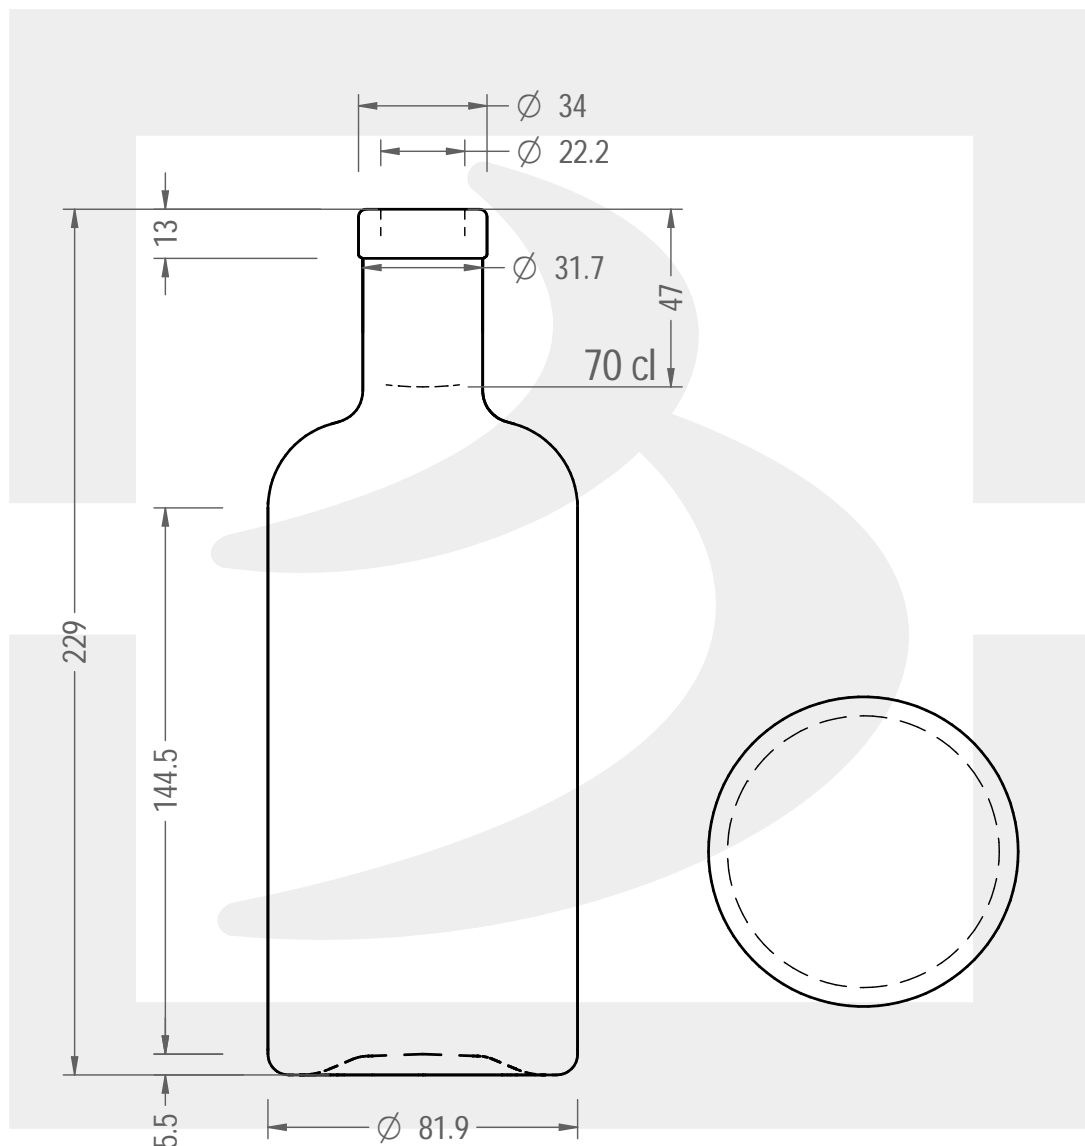

ARTICOLO / ITEM

BOT. ASPECT 700 LIGHT F13 VM

Colore : BIANCO EXTRA
Color :

bruni glass

berlinpackaging.eu

Il disegno è puramente indicativo e non vincolante - Berlin Packaging Italy S.p.A. non assume garanzia od obbligazione alcuna per l'utilizzo del presente disegno nè per le informazioni in esso riportate
This drawing is approximate and not binding - Berlin Packaging Italy S.p.A. does not assume any guarantee or obligation for use of this drawing or for information contained therein

Capacità R.B. (c.c.):	720	Peso vetro (gr):	490
Brimful capacity (c.c.):		Glass weight (gr):	
Altezza tot. (mm):	229	Bocca:	FASCETTA
Total height (mm):		Finish:	
Diametro corpo (mm):	81.9	Min. foro passante (mm):	20
Body diameter (mm):		Minimum through bore (mm):	
Resistenza a pressione (bar):	-	Scala:	1:1
Pressure resistance (bar):		Scale:	

Per ulteriori informazioni tecniche contattare il referente commerciale
For full technical details please contact sales representative

COD. ARTICOLO / ITEM CODE
20510P2

Data ultimo aggiornamento / Last update: 17/11/2021
Origine / Source: 20510