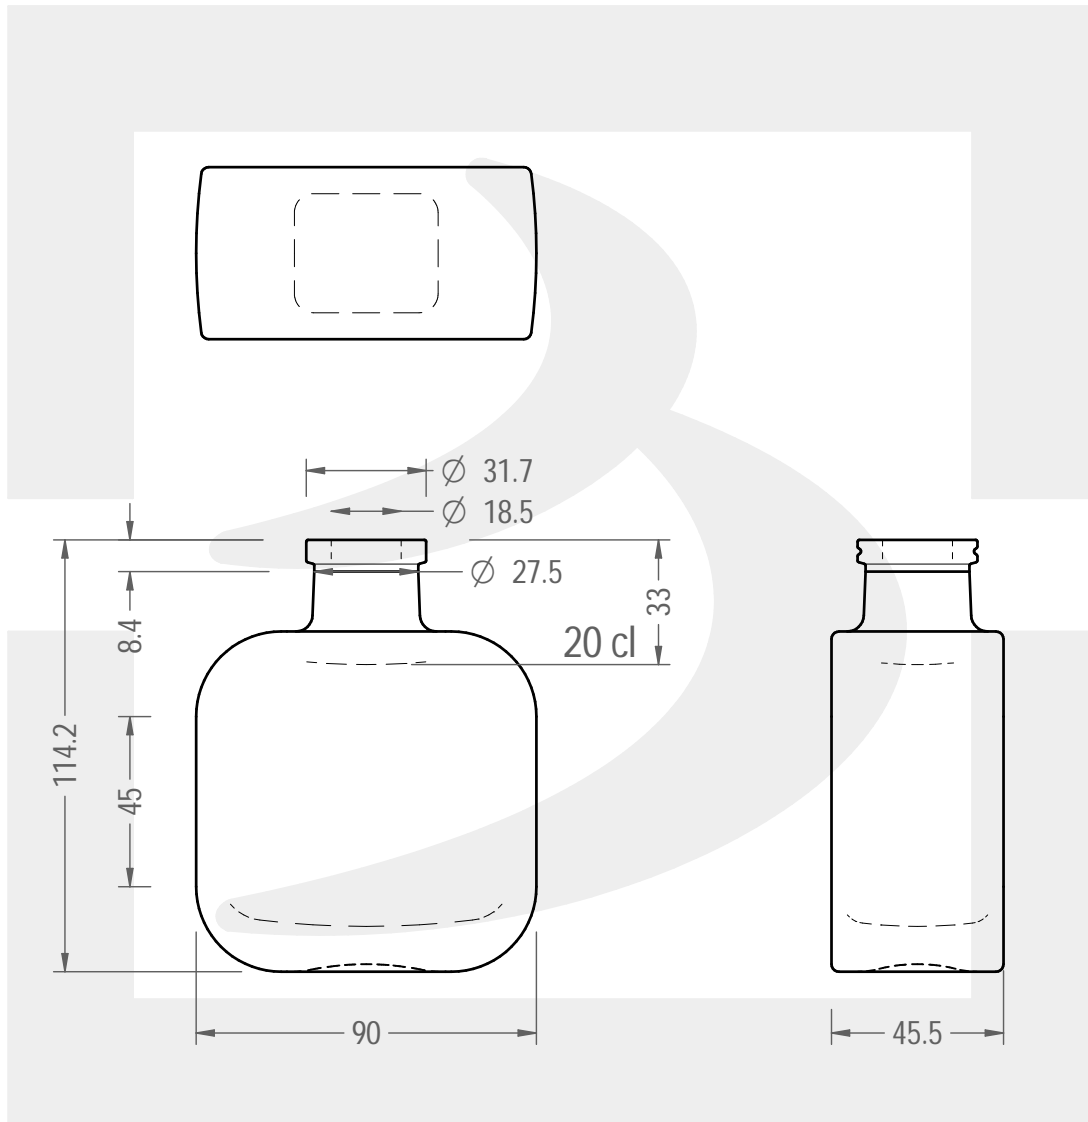

ARTICOLO / ITEM

BOT. MELANIE 200 F 6,4 *

Colore : BIANCO EXTRA
Color : BIANCO EXTRA

bruni glass

berlinpackaging.eu

Il disegno è puramente indicativo e non vincolante - Berlin Packaging Italy S.p.A. non assume garanzia od obbligazione alcuna per l'utilizzo del presente disegno nè per le informazioni in esso riportate
This drawing is approximate and not binding - Berlin Packaging Italy S.p.A. does not assume any guarantee or obligation for use of this drawing or for information contained therein

Capacità R.B. (c.c.): Brimful capacity (c.c.):	220	Peso vetro (gr): Glass weight (gr):	350
Altezza tot. (mm): Total height (mm):	114.2	Bocca: Finish:	FASCETTA
Diametro corpo (mm): Body diameter (mm):	90	Min. foro passante (mm): Minimum through bore (mm):	16
Resistenza a pressione (bar): Pressure resistance (bar):	-	Scala: Scale:	1:2

Per ulteriori informazioni tecniche contattare il referente commerciale
For full technical details please contact sales representative

COD. ARTICOLO / ITEM CODE
23738T2

Data ultimo aggiornamento / Last update: 17/02/2022
Origine / Source: 23738